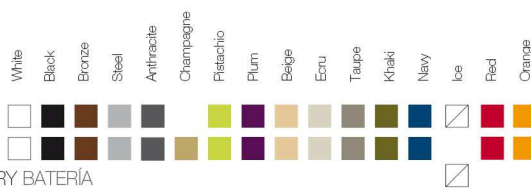

Type plug available Tipo de plug disponible

UL / ELECTRICAL COMPONENTS

The electrical components that make up the products from Vondom are all UL listed for Wet/Outdoor use under the following 4 UL certificates:

- Bulb: BULB-26W-E175761
- Cable: CABLE-E313867
- Insulated Tubing: EXTRUDED_INSULATING_E203950
- Lamp Holder: LAMPHOLDER-E165669

Details for the UL certificates can be found on the UL website and any purchased lamps will have UL stickers documenting the certification.