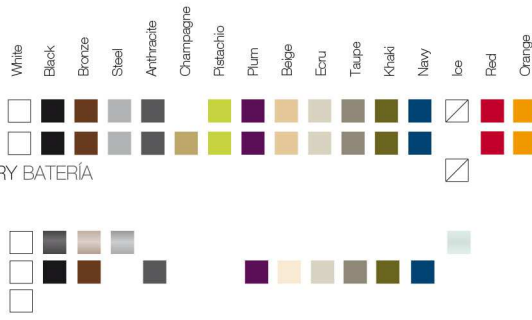

Продажа дизайнерской мебели,
света и аксессуаров
по всей России

8 (800) 500-70-36
hello@barcelonadesign.ru
www.barcelonadesign.ru

FINISHES ACABADOS

COLOURS COLORES

BASIC, SELF-WATERING / AUTORRIEGO

LACQUERED / LACADO

LIGHT / LUZ, LED RGB, LED DMX, BATTERY BATERIA

TABLETOPS TABLEROS

GLASS

HPL

FULL WHITE Solid Surface / Superficie
Sólida

Type plug available Tipo de plug disponible

UL / ELECTRICAL COMPONENTS

The electrical components that make up the products from Vondom are all UL listed for Wet/Outdoor use under the following 4 UL certicates:

- Bulb: BULB-26W-E175761
- Cable: CABLE-E313867
- Insulated Tubing: EXTRUDED_INSULATING_E203950
- Lamp Holder: LAMPHOLDER-E165669

Details for the UL certicates can be found on the UL website and any purchased lamps will have UL stickers documenting the certification.