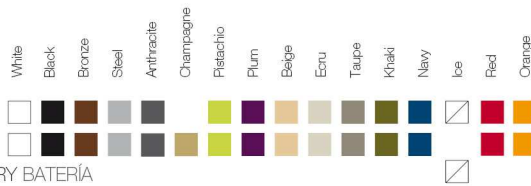

* A: BASIC R: AUTORRIEGO F: LACADO W:LUZ L: LEDS B: FULL WHITE G: GLASS

FINISHES ACABADOS

COLOURS COLORES

BASIC

LACQUERED / LACADO

LIGHT / LUZ, LED RGB, LED DMX, BATTERY BATERIA

FABRIC TEJIDOS

NAUTICAL NÁUTICA