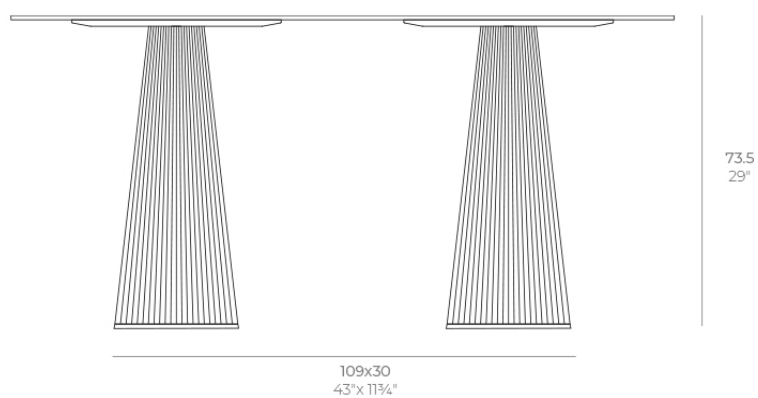

Products / Dining Tables / Gatsby Doble Bas 30x30x73cms50

Gatsby doble bas 30x30x73cms50

by Ramón Esteve

The Gatsby collection, designed by Ramón Esteve for Vondom, recalls the Art Déco lighting. Those crazy twenties. “Something new, extraordinary, beautiful, simple but sophisticatedly designed” said Francis Scott Fitzgerald about his aims for the novel he was about to write. The Great Gatsby was born in an age of prosperity, parties and excess. They called it “the American Dream”.

Info

Description

Weight: 12 Kg

GATSBY Mesa Doble Base Cuadrada 109x30cm S50
GATSBY Square Double Base Table 109x30cm S50
ref. 54469

TABLE TOP - SOBRE

158X79 cm
62 1/4'x 31''

Accessories

- TABLE 10mm
- TABLE 12mm
- TABLE DEKTON