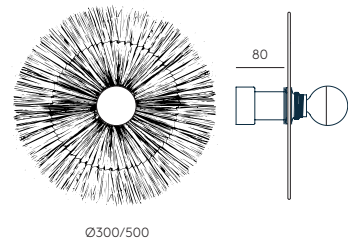

Steel / Natural Dried Grass

SPECIFICATIONS (UE)

E27 Max. 60W (Not included)
220-240 V, 50/60 Hz, IP20,
Class I

IP20      

ENERGY LABEL

A ++

AVAILABLE DIAMETERS

30 and 50 cm

BULB

B035 (Ø95) B038 (Ø55)

EACH PIECE SOLD SEPARATLY

COMPOSITION 3 PIECES

TEC

Ø300/500