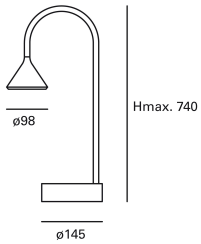

### TECHNICAL FEATURES

Power (W) : 4.8W

Total power consumption of light (W) : 6.6W

Real lumens : 326

Real lm/W : 49

Correlated Colour Temperature (CCT) : LED warm-white 3000K

Dimming protocol : ON-OFF

Lens / reflector angle : FLOOD 79°