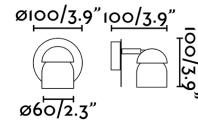

COCO White wall lamp 1L

Ref. 40660

Collection of wall lamps created by Faro Lab. COCO has a fun design, and different finishes and versions. This white wall lamp manufactured in steel can be pointed 350° on its horizontal axis and 90° on its vertical axis, making it ideal to adapt to each space and need.

Specifications

Bulb:	1xGU10 MAX 8W LED
Bulb included:	No
Transformer:	
Transformer included:	No
Voltage:	100-240V
IP:	20
Class:	I
Material:	Steel and ABS
Designer:	FARO TEAM
Length:	100 mm
Net Width:	100 mm
Height:	100 mm
Diameter:	60 Ø
Volume:	0.00145 m3