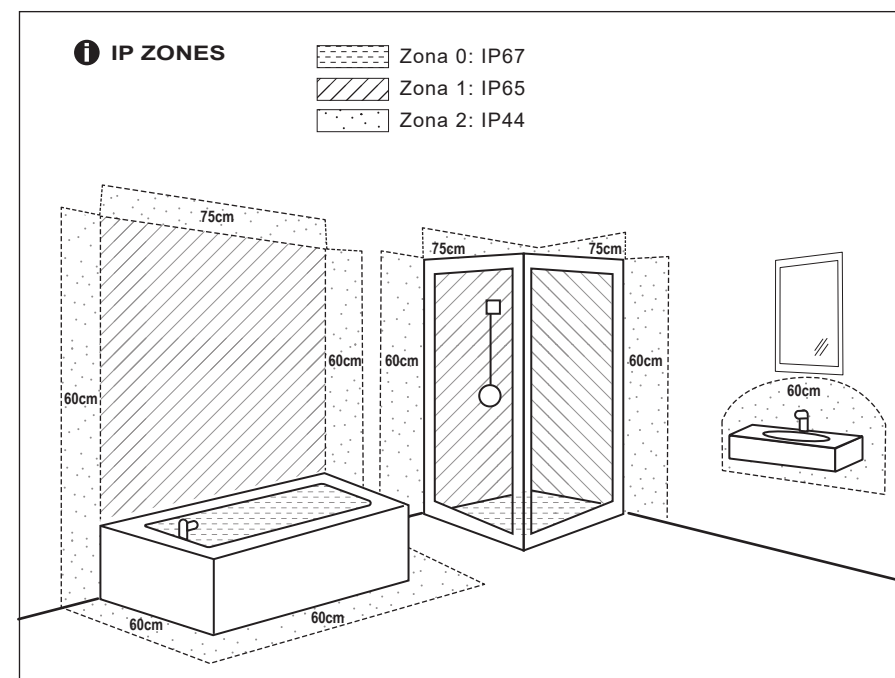

TECHNICAL FEATURES

Refs. 63600, 63603 SMD LED 9W 2700K 600lm INCL

Refs. 63601, 63604 SMD LED 12W 2700K 800lm INCL

Refs. 63602, 63605 SMD LED 18W 2700K 1080lm INCL

**Together
we take care
of the planet**

Together we take care of the planet.