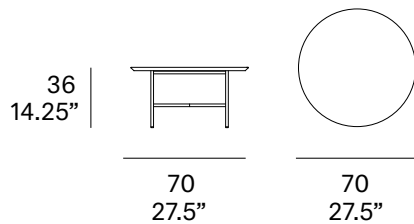

# Grada indoor Round coffee table / centro redondo

Lievore Altherr Molina, 2017/2021

T919

Tabletop made of solid wood from European oaks with 0.83" of section. Structure made of stainless steel tube, finished with polyester powder. The collection is also available in a lacquered version (MDF) and in European oak plywood. Delivered unassembled.

Tabletop options:

- solid wood top 21 mm/0.83" thick.
- veneered top 21 mm/0.83" thick.
- lacquered top 21 mm/0.83" thick.

## Shipment details

Qty	1 coffee table (2 boxes)
Volume	0,13 m <sup>3</sup> / 5.3 ft <sup>3</sup>
Gross weight	11 kg / 24.25 lb
Net weight	7 kg / 15.5 lb
Box 1 - dimensions (approx.)	53 x 53 x 40 cm 20.75" x 20.75" x 15.75"
Box 2 - dimensions (approx.)	73 x 73 x 7 cm 28.75" x 28.75" x 2.75"
Item dimensions (width x depth x height)	70 x 70 x 36 cm 27.5" x 27.5" x 14.25"