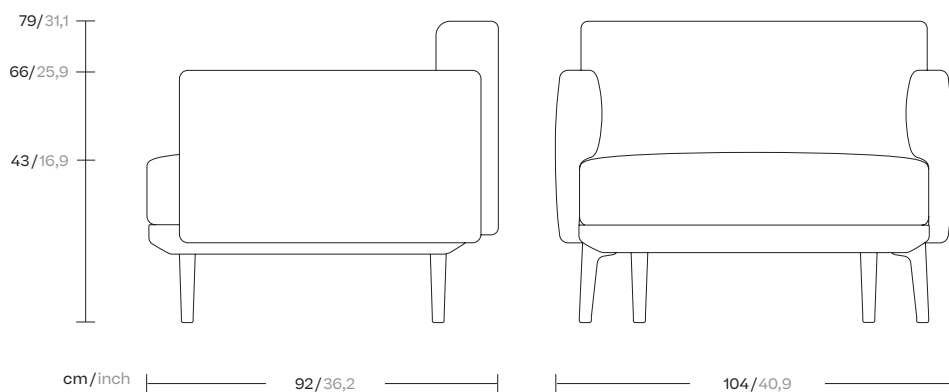

Club armchair

Designer
Rodolfo Dordoni

Collection
Boma

Reference
KS2500100

1/5

The Boma collection, designed by Rodolfo Dordoni for Kettal, was born from the need of high performances of outdoor environment, without sacrificing the increasing demand for comfort that new products have to face.

Therefore the structure is organized around a frame entirely made of aluminum, capable of hiding in the essentiality of its lines either the quality of the used materials and the chance of easy articulation in different compositions.

cm/inch

kettal