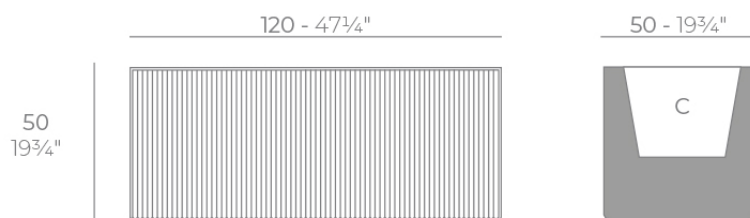

Info

Description

Weight: 21 Kg

GATSBY Jardinera
GATSBY Jardiniere
ref. 54434
C= 110x40x34 43 3/4"x15 3/4"x13 1/2"
118 L
31 1/4Gal

Finishes

finishes

BASIC

Ref. 54434A