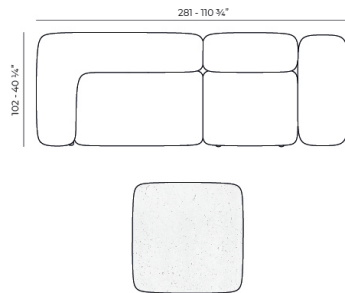

Combinations