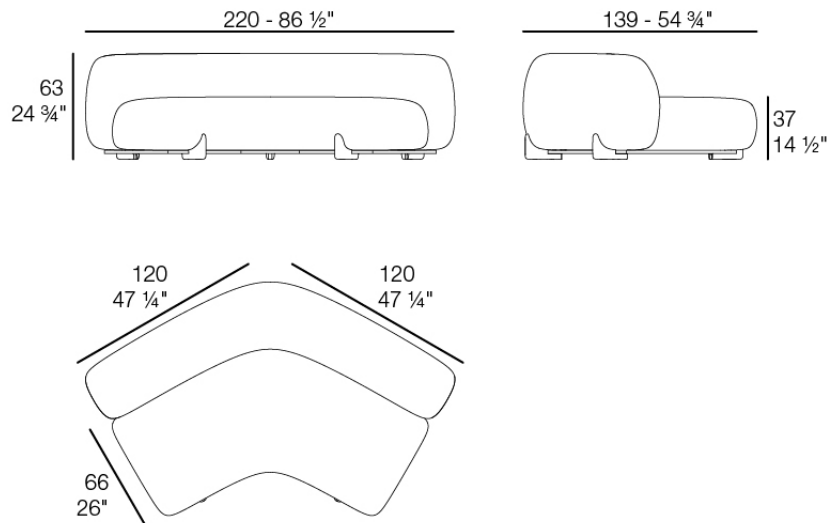

Weight: 0.05 Kg

MILOS Sofá Esquina 60°
MILOS Sectional Sofa Corner 60°
Ref. 70009

Combinations

- 1 x 70002 Sofá Brazo Derecho XL - Sectional Sofa Right XL
- 1 x 70007 Sofá Módulo Central S - Sectional Sofa Armless S
- 1 x 70017 Mesa Centro 100 x 45 - Low Table 39 1/4 x 17 3/4"
- 1 x 70019 Mesa Centro 80 x 80 - Low Table 31 1/2 x 31 1/2"