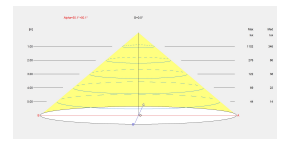

VENTILATION FEATURES

Power used: 29.5W

Service value measurement standard: EN 60879:2019

LOGISTICS

Net weight (kg): 0.77

Packaged weight (kg): 1.71

Packaging: 230mm x 230mm x 77mm