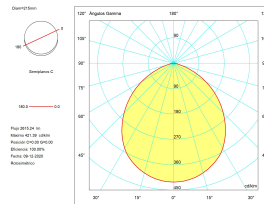

CRI: 80

MacAdam steps: 5

Photobiological risk: RG0

**VENTILATION FEATURES**

Power used: 29.5W

Service value measurement standard: EN 60879:2019

**LOGISTICS**

Net weight (kg): 0.77