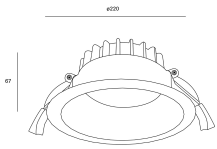

Jet Ø220mm

TC-0006-BLA

Downlight IP54 Jet Ø220mm LED 27.5W 3000K Blanco 2615lm

**TECHNICAL FEATURES**

Power (W) : 27.5W

Total power consumption of light (W) : 29.5W

Real lumens : 2615

Real lm/W : 89

Correlated Colour Temperature (CCT) : LED warm-white 3000K

Dimming protocol : ON-OFF

Lens / reflector angle : FLOOD 100°

Structure material : Aluminium

Structure finish : Blanco

Diffuser material : Polystyrene

Packaged weight (kg): 1.71

Packaging: 230mm x 230mm x 77mm