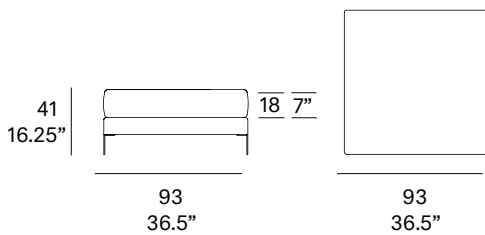

Shipment details

Qty	1 footstool (1 box)
Volume	0,45 m3 / 16 ft3
Gross weight	26 kg / 57 lb
Net weight	21 kg / 46 lb
Item dimensions (width x depth x height)	93x 93 x 41 cm 36.5" x 36.5" x 16.25"
COM (1, 40 - 1,50 m / 54"-59")	3 m / 3.3 yd