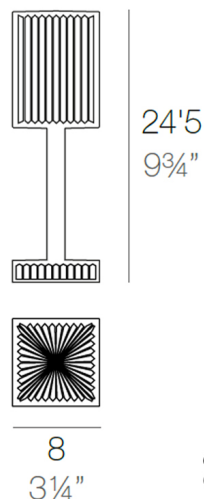

GATSBY Lámpara Mesa Prismática
GATSBY Prismatic Table Lamp

LIGHTING

LIGHT BATTERY

Ref. 54252WY

White internally lit unit with LED technology, with battery-powered.
Single LED Warm White 2700k⁹

- ☒ AMBAR
- ☒ FUME
- ☐ GLASS

RGBW LED BATTERY

Ref. 54252Y

Unit with internal lighting with battery-powered RGBW LED technology. Includes charger.
5 LEDs Colors. (Blue / Fucsia / Amber / Turquoise / Warm White 2700k⁹)

- ☐ GLASS