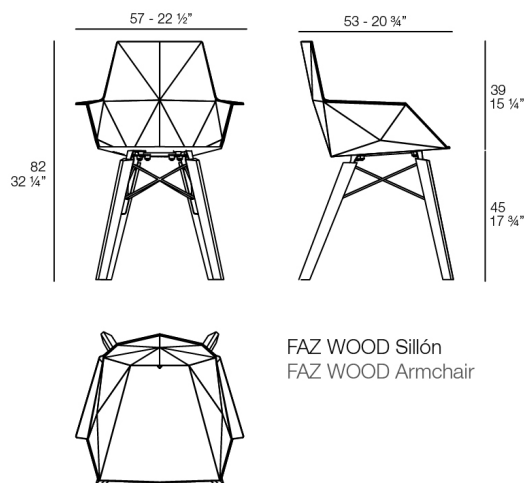

FAZ WOOD ARMCHAIR

By Ramon Esteve

With a warmer, more cheerful, and original design, Vondom adds wood finishes to the legs of the classics Faz chair and bar stool. As well as the bases of the table in its three types. A reinterpretation that reinforces the inspiration of the collection based on minerals and their role in nature. The result is pieces imbued with a spirit of casual luxury, without departing from the ergonomic and elegant architectural forms of the rest of the collection.

Features

Description

5.04 Kg

Finishes

BASIC PP

Ref. 54294

LACADO

Ref. 54294F

COLOR	LACQUERED / LACADO	BASIC PP	LACADO
WHITE			
BLACK			
ANTHRACITE			
ECRU			