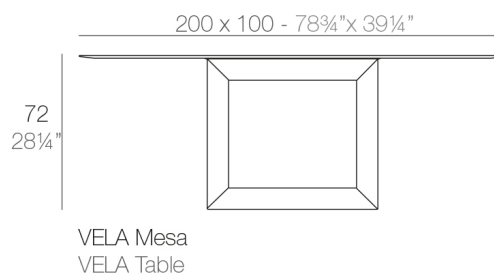

FINISHES

BASIC

Ref. 54050

Matt Polyethylene

- ICE
- WHITE
- BLACK
- BRONZE
- STEEL
- ANTHRACITE
- RED
- PISTACHIO
- ORANGE
- KHAKI
- NAVY
- PLUM
- TAUPE
- ECRU