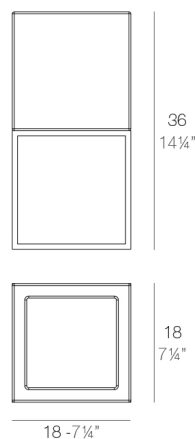

### Weight

0.4 Kg

VELA Nano Cubo 36 C = 2 L  
VELA Nano Cube 36 C = 1/2 gal