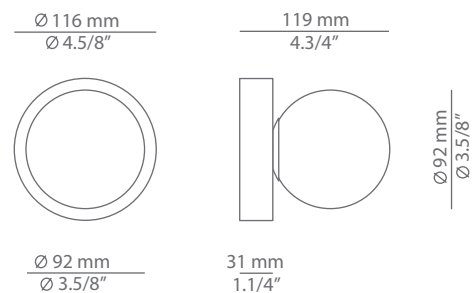

ALFI

A-3740S / t-3740S

surface wall light / ceiling light

Date	Type
Project	
Location	
Model #	Quantity
Specifier	

Description

Metallic lamp with surface canopy providing direct and indirect light. The same model can be installed as a wall or as a ceiling light.
Plain glass shade.

Ordering information

Product Code	Lamp	Finish	Black
A-3740S / t-3740S	LED 3W (led included) (2700K / Ang 120° / >90 CRI / 350mA) / 100V - 240V Typ* 350 lumens / Non Dimmable / Driver included	26 BLK 20 GLD M CUSTOM	Gold matt

Product includes

Code	Description
A-3740J / t-3740J	1 body alfi A-3740J / t-3740J
113741000	1 plain glass shade

SPECIAL REQUIREMENTS

Custom finishes and versions

We offer custom plated and RAL finishes.

Alternate lamping and sizes available for projects. Consult our offices.

Special instructions