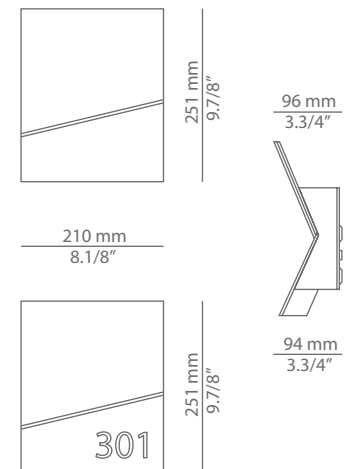

Special instructions