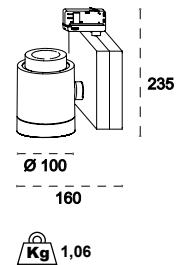

TRACK is sold separately.
Refs available in www.faro.es

TECHNICAL FEATURES - CARACTERÍSTICAS TÉCNICAS

NANO CYLINDER LED

MINI CYLINDER LED

CYLINDER LED