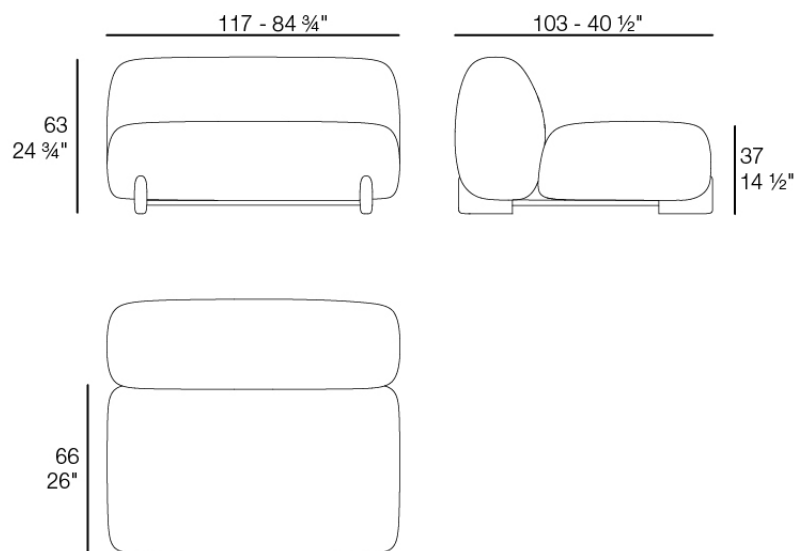

Weight: 24.22 Kg

MILOS Sofá Módulo Central M
MILOS Sectional Sofa Armless M
Ref. 70004

Combinations

- 1 x 70002 Sofá Brazo Derecho XL - Sectional Sofa Right XL
- 1 x 70007 Sofá Módulo Central S - Sectional Sofa Armless S
- 1 x 70017 Mesa Centro 100 x 45 - Low Table 39 1/4 x 17 3/4"
- 1 x 70019 Mesa Centro 80 x 80 - Low Table 31 1/2 x 31 1/2"