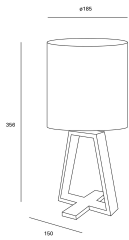

## DE-0020-BLA

Table lamp IP20 Nuts E27 40W Blanco

IP20

Power (W) : Max. power 40W

Voltage / frequency : 100-240V/50-60Hz

Total power consumption of light (W) : 40W

Warranty : 5 Years

Structure material : Wood

Structure finish : Blanco

Diffuser material : Textile

Diffuser finish : White

Max. size of light bulb : 140/175 mm

Recommended light bulb : E27

## LOGISTICS

Net weight (kg): 0.4

Packaged weight (kg): 0.71

Packaging: 192mm x 192mm x 255mm

12 Un