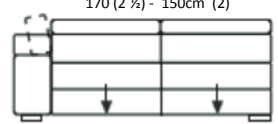

**Folding bed mechanism available** in this model. Mix system opened in an hybrid way between French and Italian system, suspended by metallic grill and elastic webbing. Requires removing the seat cushions to open the bed. Opened sofa-bed total length 236cm. System height including mattress 50cm. Mattress 190cm long and 12cm thick. Made by a mix of polyurethane foam density 35 kg/m<sup>3</sup> and memory foam.  
 For sofa 220cm wide, system available to mattress 120cm wide.  
 For sofa 240cm wide, system available to mattress 140cm wide.

### Asiento tipo A "Bloque" / Seat type A "Block"

1. Espuma poliuretano densidad 33kg/m<sup>3</sup> / Polyurethane foam, density 33 kg/m<sup>3</sup>
2. Fibra acrílica / Acrylic fiber

**Medida (Plazas) / Size (Seats)**  
 240 (3 ½) - 220 (3) - 200 (2 ½)  
 180 (2) - 120cm (1)

**1 Brazo (Seats) / 1 Arm (Seats)**  
 210 (3 ½) - 190 (3)  
 170 (2 ½) - 150cm (2)

**1 Brazo - 1 seat / 1 Arm - 1seat**  
 130-120-110-100-90

**Rincón / Corner**  
 109 x 109cm

**Chaise Longue**  
 110 x 170cm