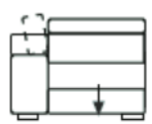

**Folding bed mechanism available** in this model. Mix system opened in an hybrid way between French and Italian system, suspended by metallic grill and elastic webbing. Requires removing the seat cushions to open the bed. Opened sofa-bed total length 236cm. System height including mattress 50cm. Mattress 190cm long and 12cm thick. Made by a mix of polyurethane foam density 35 kg/m<sup>3</sup> and memory foam.  
 For sofa 220cm wide, system available to mattress 120cm wide.  
 For sofa 240cm wide, system available to mattress 140cm wide.

### Asiento tipo A "Bloque" / Seat type A "Block"

1. Espuma poliuretano densidad 33kg/m<sup>3</sup> / Polyurethane foam, density 33 kg/m<sup>3</sup>
2. Fibra acrílica / Acrylic fiber

**Medida (Plazas) / Size (Seats)**  
 240 (3 ½) - 220 (3) - 200 (2 ½)  
 180 (2) - 120cm (1)

**1 Brazo (Seats) / 1 Arm (Seats)**  
 210 (3 ½) - 190 (3)  
 170 (2 ½) - 150cm (2)

**1 Brazo - 1 seat / 1 Arm - 1seat**  
 130-120-110-100-90

**Rincón / Corner**  
 109 x 109cm

**Chaise Longue**  
 110 x 170cm