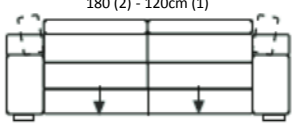

**Folding bed mechanism available** in this model. Mix system opened in an hybrid way between French and Italian system, suspended by metallic grill and elastic webbing. Requires removing the seat cushions to open the bed. Opened sofa-bed total length 236cm. System height including mattress 50cm. Mattress 190cm long and 12cm thick. Made by a mix of polyurethane foam density 35 kg/m<sup>3</sup> and memory foam.  
 For sofa 220cm wide, system available to mattress 120cm wide.  
 For sofa 240cm wide, system available to mattress 140cm wide.

### Asiento tipo A "Bloque" / Seat type A "Block"

1. Espuma poliuretano densidad 33kg/m<sup>3</sup> / Polyurethane foam, density 33 kg/m<sup>3</sup>
2. Fibra acrílica / Acrylic fiber

**Medida (Plazas) / Size (Seats)**  
 240 (3 ½) - 220 (3) - 200 (2 ½)  
 180 (2) - 120cm (1)