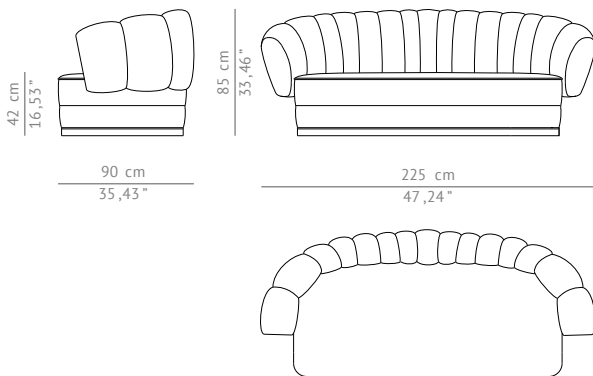

POWEL | SOFA

Nori seaweed is characteristic from Egypt, beautiful as only marine nature can be and honored in this exquisite velvet single sofa to fit the most demanding taste.

DIMENSIONS

WIDTH	225 cm 88,58"
DEPTH	90 cm 35,43"
HEIGHT	85 cm 33,46"
SEAT HEIGHT	42 cm 16,53"
SEAT DEPTH	78 cm 30,70"

MATERIALS

FABRIC	Cotton velvet
FABRIC REFERENCE	BB MOSS I - Colour 51
FABRIC NEEDED	12 mts 472,44" (Standard width 1,40mts 55")
BASE	Glossy black lacquer with aged brass details

FABRIC / LEATHER REQUEST

COM	12 mts 472,44" (Standard width 1,40mts 55")
COL	184,8 sq ft

PACKAGING

DIMENSIONS	W 232 cm 91,33" D 97 cm 38,18" H 92 cm 36,22"
VOLUME	1,13 m ³ 39,90 ft ³
WEIGHT	90kg 198 lbs

LEAD TIME

Production time is between 6 to 8 weeks for BRABBU collections.
Delivery time is not included.