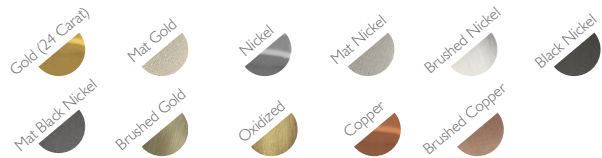

TYPOLOGY | SUSPENSION

NAME | AVANY

REF. | 9571.6

DIMENSIONS

Height: 180 cm Diameter: 58cm

WEIGHT

Net Weight: 16 kg Gross Weight: 38 kg

LAMPS

Number: 6 Type: 40W max | G9

PACKING

Dimension: 187x68x58 cm

METAL FINISHING

Lacquered \\ Shine or mat \\ All RAL colours available

CE - Products manufactured according the European norm of security EN 60 598-1.