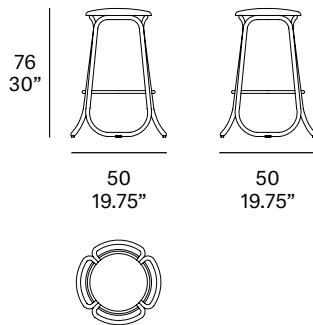

## Bar stool / taburete alto

Miguel Milá, 2017

T088

Bar stool with structure made of peeled and tinted natural rattan of 1.02" diameter. Finished with a three step water-based coating (dye, base coat and top coat) highly resistant to solar radiation thanks to UV filters. Upholstered seat. Possibility of customization through a wide variety of high performance technical fabrics. Protective caps with removable plastic-felt inserts.

### Shipment details

Qty	1 bar stool (1 box)
Volume	0,24 m <sup>3</sup> / 8.5 ft <sup>3</sup>
Gross weight	8 kg / 17.5 lb
Net weight	5 kg / 11 lb
Box dimensions (approx.)	55 x 55 x 81 cm 21.75" x 21.75" x 32"
Item dimensions (width x depth x height)	50 x 50 x 76 cm 19.75" x 19.75" x 30"
COM (1, 40 - 1,50 m / 54"-59")	0,55 m / 0.6 yd