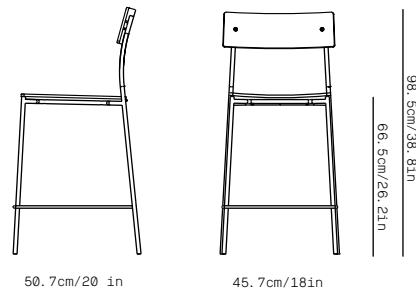

DESCRIPTION

Alex Bistro Stool is the latest addition to the Alex collection. A stackable stool designed for more compact spaces, whether it be work or domestic. Like the rest of the collection, it shares an extreme simplicity and an expressiveness that gives it an identity. It is currently available in curved wood in three finishes, natural oak, black-stained oak and smoke-stained oak, seat upholstered in fabric in several finishes.

ALEX BISTRO STOOL

INFORMACIÓN TÉCNICA TECHNICAL INFORMATION

Alex Stool V1 *Sin tapizar* Unupholstered

Alex Stool VT1 *Tapizada* Upholstered

ALEX BISTRO STOOL

INFORMACIÓN TÉCNICA TECHNICAL INFORMATION

ESTRUCTURA STRUCTURE