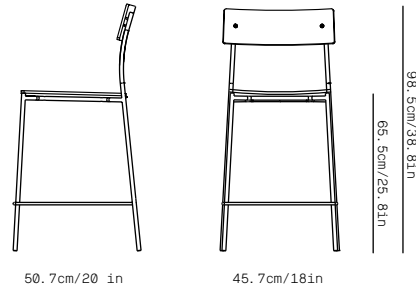

DESCRIPTION

Alex Bistro Stool is the latest addition to the Alex collection. A stackable stool designed for more compact spaces, whether it be work or domestic. Like the rest of the collection, it shares an extreme simplicity and an expressiveness that gives it an identity. It is currently available in curved wood in three finishes, natural oak, black-stained oak and smoke-stained oak, seat upholstered in fabric in several finishes.

ALEX BISTRO STOOL

INFORMACIÓN TÉCNICA TECHNICAL INFORMATION

Alex Stool V1 *Sin tapizar* Unupholstered

Alex Stool VT1 *Tapizada* Upholstered

ALEX BISTRO STOOL

INFORMACIÓN TÉCNICA TECHNICAL INFORMATION

ESTRUCTURA STRUCTURE