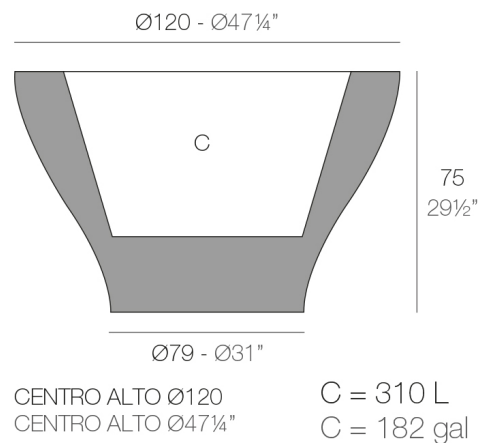

# HIGH CENTRE Ø120x75

By MACETEROS

View online: <https://www.vondom.com/products/42012A>

### Weight

30 Kg