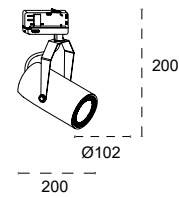

TRACK is sold separately.
Refs available in www.faro.es

TECHNICAL FEATURES - CARACTERÍSTICAS TÉCNICAS

		GEAR INCL	100V-240V ~50Hz/60Hz			

NANO SIGMA LED

Kg 0,75

MINI SIGMA LED

Kg 1,06