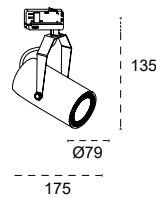

TRACK is sold separately.
Refs available in www.faro.es

TECHNICAL FEATURES - CARACTERÍSTICAS TÉCNICAS

		GEAR INCL	100V-240V ~50Hz/60Hz			

NANO SIGMA LED

Kg 0,75

MINI SIGMA LED

Kg 1,06