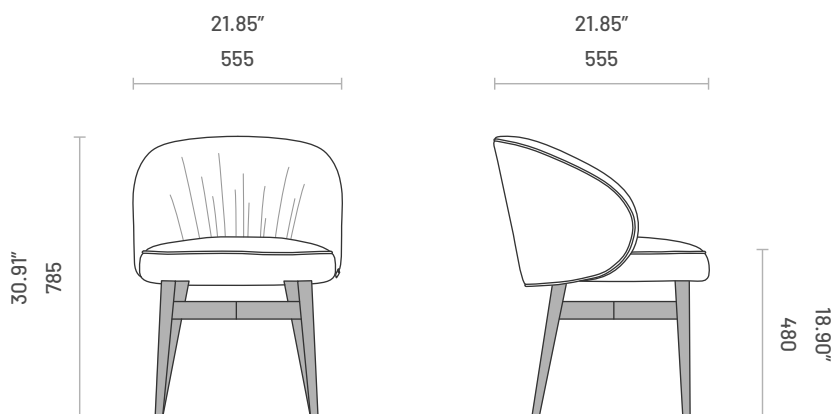

Norah

CHAIR

Norah chair is another Domkapa design that will elevate your dining room area. Starring a four-legged solid wood frame, it features a classic wooden detail as well as a gentle detail of vertical folds on the backrest. This piece stimulates the usage of contrasted fabrics on the seat and backrest, allowing you to play with different kinds of materials, such as velvet and natural leather. Norah chair presents a simple yet balanced proportion and shape, with extreme comfort.

Specifications

Dimensions

Technical Information

Frame

Structure: Solid pine wood, plywood and MDF

Feet: Solid ash wood

Padding

Seat: 23kg/m³, 30kg/m³, 40kg/m³ polyurethane foam and 100gr polyester fiber

COM Fabric and Leather Requirements

Item	1	2
Norah Chair	<p data-bbox="1241 338 1299 360">Fabric</p>  <p data-bbox="1235 465 1305 488">2.40 lm</p> <p data-bbox="1235 499 1305 521">7.87 ft</p>	<p data-bbox="1378 338 1436 360">Leather</p>  <p data-bbox="1378 465 1449 488">4.80 m2</p> <p data-bbox="1378 499 1449 521">51.84 ft2</p>

Packaging Information

Item	Number of Packages	Packaging Dimensions	Packaging Weight	
Norah	 *1 chair per package	Width: 650mm (20.47") Depth: 620mm (30.31") Height: 920mm (41.34") Volume: 0.371m ³ (13.09ft ³)	 17.50kg	 38.58lb