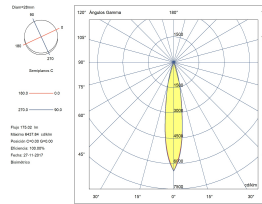

#### TECHNICAL FEATURES

Power (W) : 2.2W

Total power consumption of light (W) : 4.2W

Real lumens : 125

Real lm/W : 30

Correlated Colour Temperature (CCT) : LED warm-white 3000K

Dimming protocol : ON-OFF

Structure material : Aluminium

#### LUMINOTECHNIC FEATURES

Light source: LED CREE

CRI: 80

MacAdam steps: 3

Photobiological risk: RG2