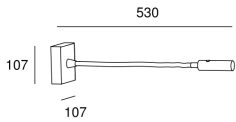

#### TECHNICAL FEATURES

Power (W) : 2.2W

Total power consumption of light (W) : 4.2W

Real lumens : 125

Real lm/W : 30

Correlated Colour Temperature (CCT) : LED warm-white 3000K

Dimming protocol : ON-OFF

Structure material : Aluminium