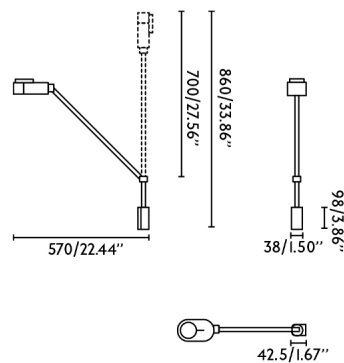

## General characteristics

Fixation	Wall
Type	II
IP	20
voltage	100V-240V
Hertz	50/60Hz
Cable meters	1900mm
Switch type	Slider
Upwards Vertical orientation	↻ 90
Downwards vertical orientation	↻ 90
Horizontal orientation	↻ 180
Power	6W