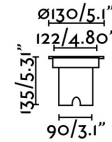

Specifications

Bulb:	COB LED 7W 3000K 10° 400LM
Bulb included:	Yes
Transformer:	
Transformer included:	Yes
Voltage:	100-240V
Operating Frequency:	50/60Hz
IP:	67
Class:	I
Material:	Aluminium, 316 stainless with a template glass diffuser
Designer:	
Recommended bulb:	
Height:	135 mm
Diameter:	130 Ø
Net Weight:	1.08 kg
Volume:	0.00306 m3