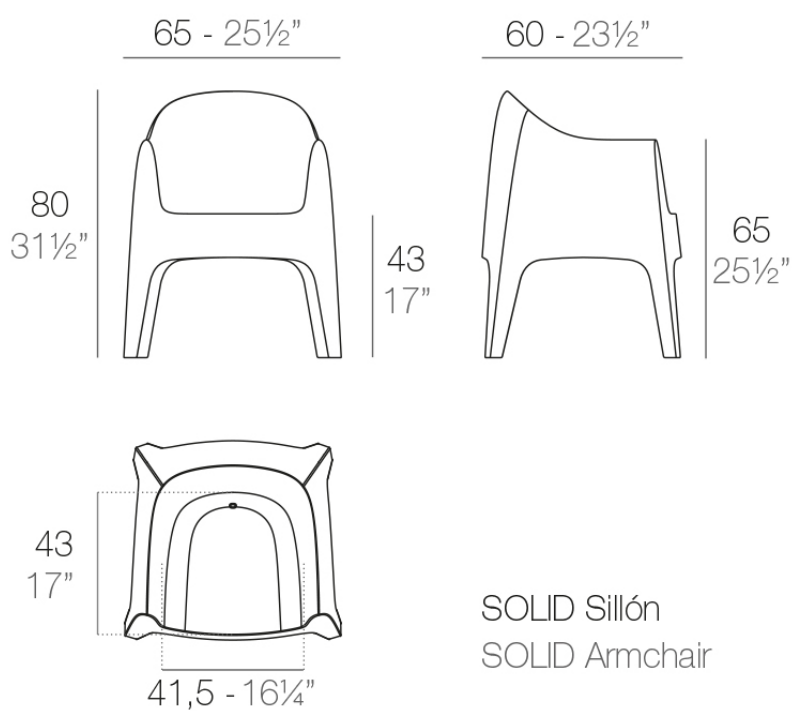

## Description

Made of injected polypropylene with mineral additives. Stackable. Available in several colors. Item suitable for indoor and outdoor use.

Weight: 7.5 Kg