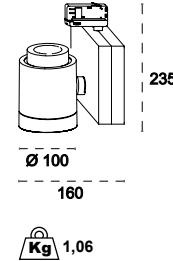

TRACK is sold separately.
Refs available in www.faro.es

TECHNICAL FEATURES - CARACTERÍSTICAS TÉCNICAS

NANO CYLINDER LED

MINI CYLINDER LED

CYLINDER LED