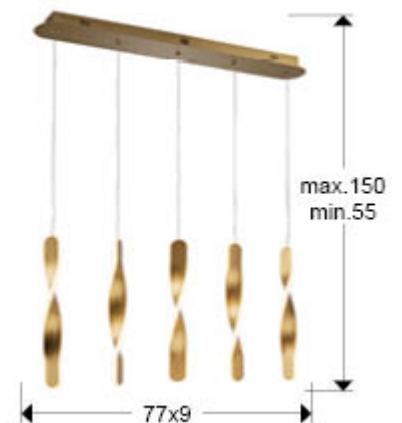

## Twist

Pendants

219527

Lamp of 5 lights made of metal with a brushed gold finish.  
Opal silicone diffuser. 50W,3400lm, 3000k. DIMMABLE

This product includes led drivers with TRIAC and 0-10V dimming. You can dim it using a TRIAC or 0-10V wall dimmer switch. Another type of dimming would damage the led driver. · This lamp is supplied with GRAVITY TOGGLES, to improve ceiling fixing.

### GENERAL INFORMATION

Catalogue: i42 Iluminación  
Page: 76  
EAN Code: 8435435338886  
Type: Pendants  
Collection: Twist

### SIZES

Sizes: ↔ 77.0 ↓ 41.0 ↗ 9.0 cm  
Height when installed: 55.0/ max. 150.0 cm  
Weight: 2.4 Kg

### SIZES WITH PACKAGING

Weight: 3.1 Kg  
Volume: 0.0190m<sup>3</sup>  
Sizes: ↔ 88.0 ↓ 13.0 ↗ 17.0 cm

---