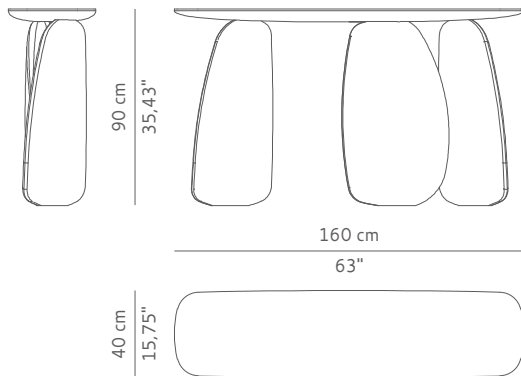

DIMENSIONS

WIDTH 160 cm | 63"
DEPTH 40 cm | 15,75"
HEIGHT 90 cm | 35,43"

MATERIALS

Gold leaf with gloss varnish

PACKAGING

DIMENSIONS W 167 cm | 65,75" D 47 cm | 18,5" H 97 cm | 38,19"
VOLUME 0,76 m³ | 26,84 ft³
WEIGHT 70 kg | 155 lb

LEAD TIME

Production time is between 6 to 8 weeks for BRABBU collections.
Delivery time is not included.

All of our furniture can be made to measure and it is available in different finishes.

Please note that the colours and materials shown are for reference only and small variations may occur.