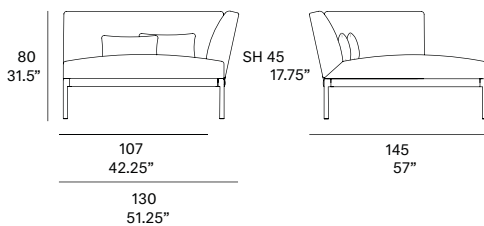

Shipment details

Qty	1 module (1 box)
Volume	1,80 m3 / 63.5 ft3
Gross weight	47 kg / 104 lb
Net weight (x1)	38 kg / 84 lb
Item dimensions (width x depth x height)	130 x 145 x 80 cm 51.25" x 57" x 31.5"
COM	upholstered: 5,8 m / 6.4 yd (1, 40 - 1,50 m / 54"-59") loose cushions: 1 m / 1.1 yd