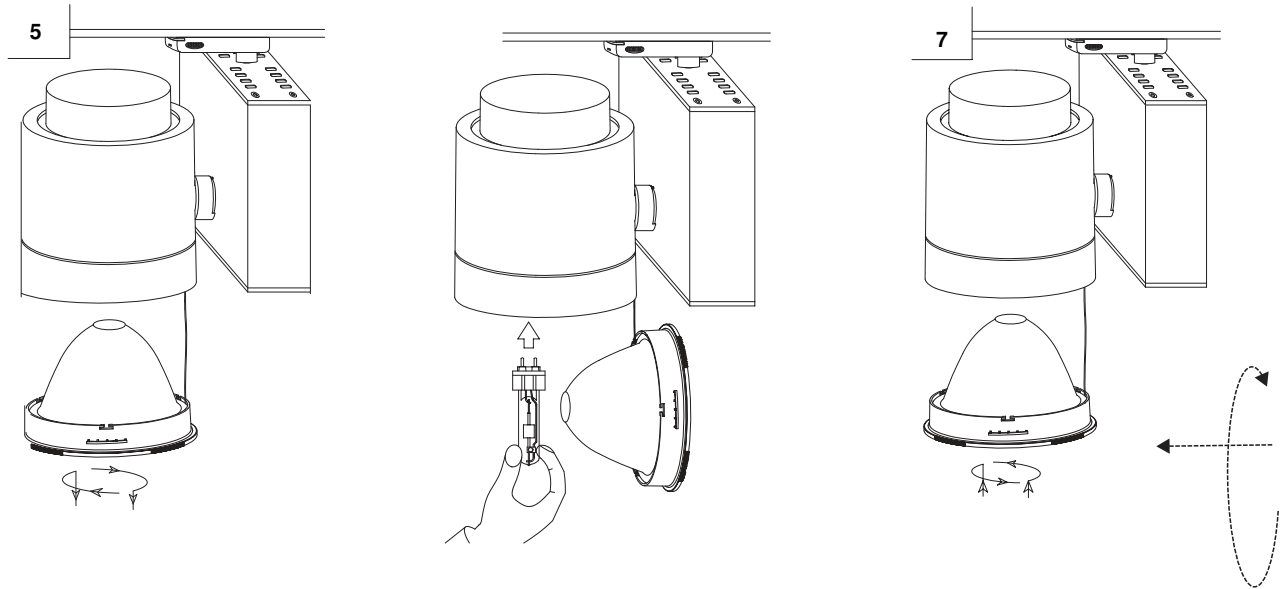

TRACK is sold separately.
Refs available in www.faro.es

LIGHT SOURCE - FUENTE DE LUZ

1xHIT-T G12 35W NOT INCL

- 01060401 - 12° white-blanco
- 01060402 - 12° black-negro
- 01060501 - 38° white-blanco
- 01060502 - 38° black-negro

1xHIT-T G12 70W NOT INCL

- 01060601 - 12° white-blanco
- 01060602 - 12° black-negro
- 01060701 - 38° white-blanco
- 01060702 - 38° black-negro

TECHNICAL FEATURES - CARACTERISTICAS TÉCNICAS

| | | | | | |
|--|-------------|--|-------------|---------------------------------|--|
| | IP20 | | 1m | electronic gear incl | |
| | 180° | | 355° | 220V-240V ~50Hz/60Hz | |
| | | | 1,18 | | |