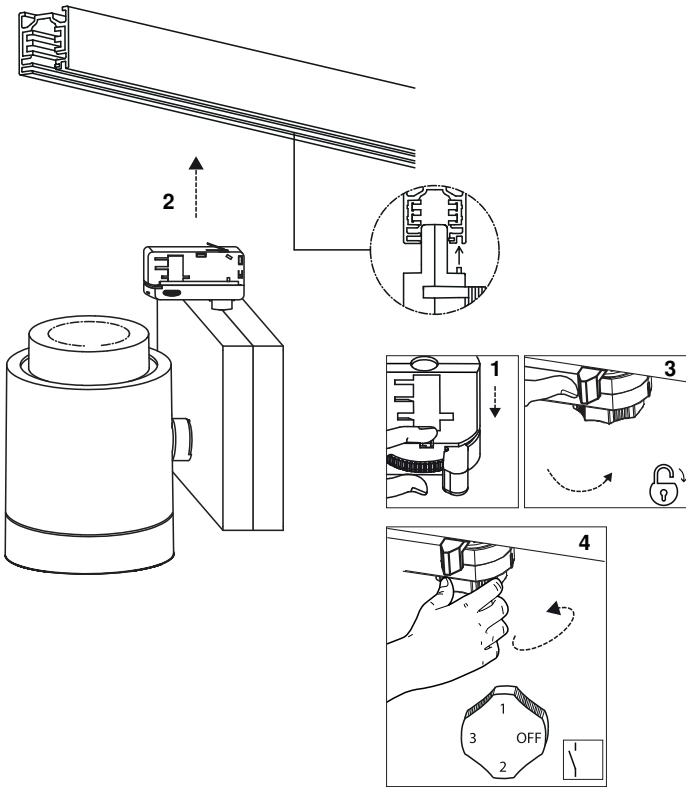

TRACK is sold separately.
Refs available in www.faro.es

LIGHT SOURCE - FUENTE DE LUZ

1xHIT-T G12 35W NOT INCL

- 01060401 - 12° white-blanco
- 01060402 - 12° black-negro
- 01060501 - 38° white-blanco
- 01060502 - 38° black-negro

1xHIT-T G12 70W NOT INCL

- 01060601 - 12° white-blanco
- 01060602 - 12° black-negro
- 01060701 - 38° white-blanco
- 01060702 - 38° black-negro

TECHNICAL FEATURES - CARACTERISTICAS TÉCNICAS

| | | | | | |
|--|-------------|--|-------------|---------------------------------|--|
| | IP20 | | 1m | electronic gear incl | |
| | 180° | | 355° | 220V-240V ~50Hz/60Hz | |
| | | | 1,18 | | |