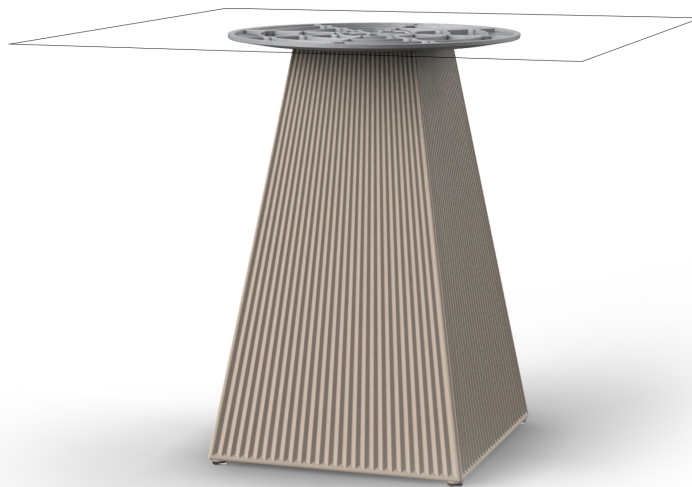

Products / Dining Tables / Gatsby Base 45x45x73cm S50

Gatsby base 45x45x73cm s50

by Ramón Esteve

The Gatsby collection, designed by Ramón Esteve for Vondom, recalls the Art Déco lighting. Those crazy twenties. “Something new, extraordinary, beautiful, simple but sophisticatedly designed” said Francis Scott Fitzgerald about his aims for the novel he was about to write. The Great Gatsby was born in an age of prosperity, parties and excess. They called it “the American Dream”.

Info

Description

Weight: 9.5 Kg

GATSBY Mesa Base Cuadrada 45x45x73cm S50
GATSBY Square Base Table 45x45x73cm S50
ref. 54458

TABLE TOP - SOBRE

- 100 x 100 cm
34 1/4" x 34 1/4"
- 109 x 109 cm
43" x 43"
- 119 x 119 cm
46 3/4" x 46 3/4"

Accessories

- TABLE 10mm
- TABLE 12mm
- TABLE DEKTON

Finishes

finishes

BASIC

Ref. 54458

green

purjai red

orange

ice

notte blue

crema

white

black

bronze

steel