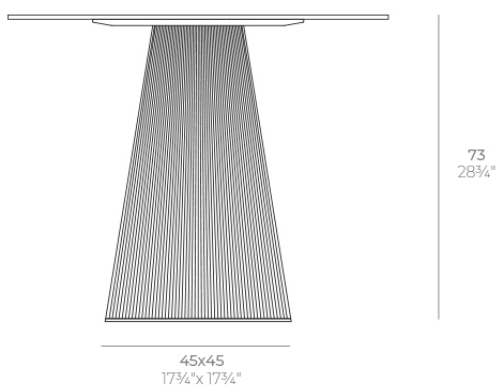

Products / Dining Tables / Gatsby Base 45x45x73cm S50

Gatsby base 45x45x73cm s50

by Ramón Esteve

The Gatsby collection, designed by Ramón Esteve for Vondom, recalls the Art Déco lighting. Those crazy twenties. “Something new, extraordinary, beautiful, simple but sophisticatedly designed” said Francis Scott Fitzgerald about his aims for the novel he was about to write. The Great Gatsby was born in an age of prosperity, parties and excess. They called it “the American Dream”.

Info

Description

Weight: 9.5 Kg

GATSBY Mesa Base Cuadrada 45x45x73cm S50
GATSBY Square Base Table 45x45x73cm S50
ref. 54458

TABLE TOP - SOBRE

- 100 x 100 cm
34 1/4" x 34 1/4"
- 109 x 109 cm
43" x 43"
- 119 x 119 cm
46 3/4" x 46 3/4"