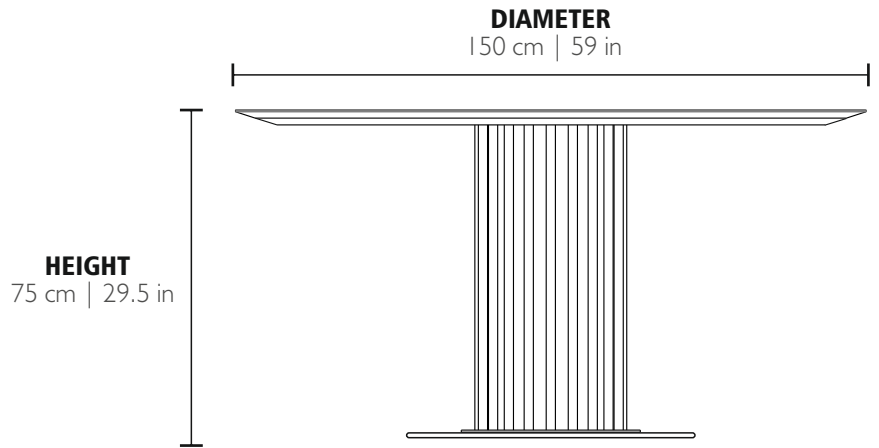

CHARLOTTE • DINING TABLE ROUND
REF. CHARLOTTE

WEIGHT

Net Weight: 98kg | 216.1 lbs
Gross Weight: 152kg | 335.1 lbs

MATERIALS

Body: Brass
Table top: Marble
Table top base: Wood

PACKING (approx.)

Volume 1:	Volume 2:
Dimensions: 210 x 210 x 119 cm 82.7 x 82.7 x 46.9 in	Dimensions: 90 x 90 x 90 cm 35.4 x 35.4 x 35.4 in
Volume: 5.25 m ³ 185.33 ft ³	Volume: 0.73 m ³ 25.78 ft ³