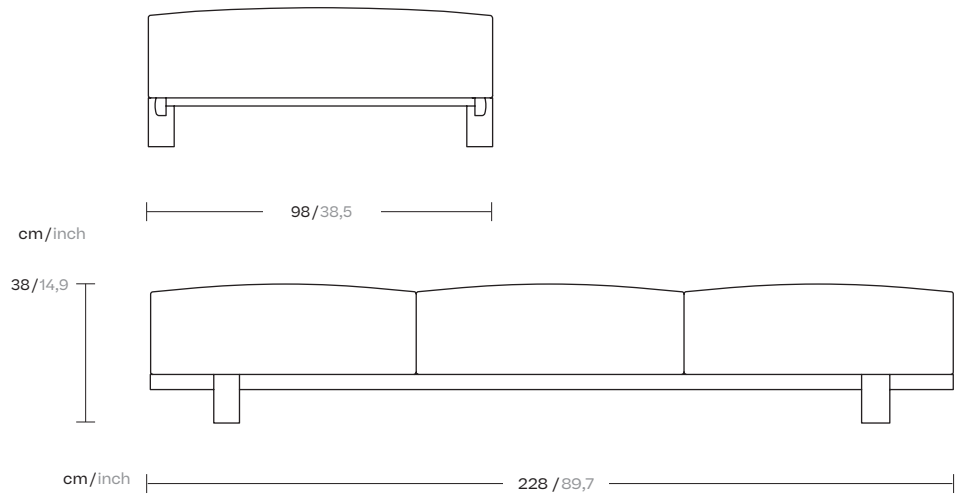

Bench 3 seater

Designer
Rodolfo Dordoni

Collection
Molo

Reference
GKS421800

1/4

This is an example of a modular sofa in its purest form. Its orthogonal geometry is based on a rectangular modularity design, which means it can be easily adapted to suit any situation and optimise the space in which it sits.

Each module can be taken apart and re-organised, creating new uses and configurations.

The design is aesthetically minimalistic with intentionally oversized pieces.

On the other hand, the decorative elements have conscientiously not been emphasised in order to give centre stage to the various combinations of fabric, colours and carefully selected details.

kettal