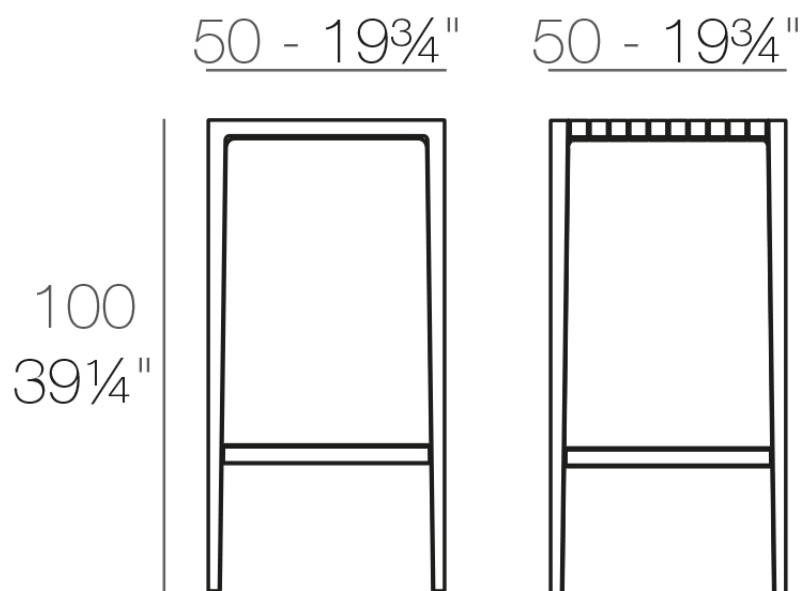

### Description

Made of injected polypropylene with fiber glass. Stackable. Available in several colors. Item suitable for indoor and outdoor use.

Weight: 8.23 Kg

SPRITZ Mesa Alta  
SPRITZ Bar Table