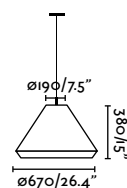

- 71579C-05 Dark Grey + Cream **413,40€**
- 71579C-06 Dark Grey + Brown **413,50€**

Material	Body Aluminium
	Diff Opal PEMD
	Shade Textilene
Light Source	1 E27 max. 15W
Bulb incl.	No
Recom. Bulb	17463
Class	II
Cable	1.2 MT