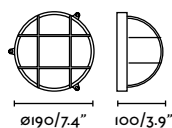

Timon

IP44

70996

Brass 140,20€

Material	Body Brass
	Diff Transparent Glass
Light Source	1 E27 max. 15W
Bulb incl.	No
Recom. Bulb	17463
Class	I

Noray

IP44 IK03

70999

Brass 119,00€

Material	Body Brass
	Diff Transparent Glass
Light Source	1 E27 max. 15W
Bulb incl.	No
Recom. Bulb	17463
Class	I