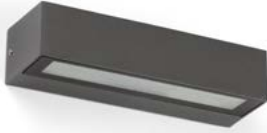

Lako

IP65 IK07 incl.

- 71909 Matt White **105,40€**
- 71910 Dark Grey **105,40€**
- 71911 Rust Brown **105,40€**
- 71898 Teak **157,80€**

Material	Body Aluminium Diff Prism Glass
Power	8W
Lumen Output	246lm
Light Source	SMD LED 3000K
Class	I
CRI	>80
Voltage (V/Hz)	220V-240V/50-60Hz
Beam angle	90°