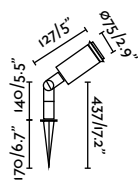

Tono

IP44

73150 ● Matt Black 51,00€

Material	Body Aluminium
	Diff Transparent Glass
Light Source	1 GU10 max. 8W
Bulb incl.	No
Recom. Bulb	17334
Class	I
Cable	2 MT

Garten Lampholder

IP54/44

73111 ● Matt Black 29,50€

Material	Body ABS
Light Source	1 E27 max. 15W
Bulb incl.	No
Recom. Bulb	17400
Class	II
Cable	2.5 MT

Garten plug

IP44

73100 ● Matt Black 45,60€

Material	Body ABS
Light Source	max. 3500W
Bulb incl.	Yes
Class	I
Cable	2.5 MT