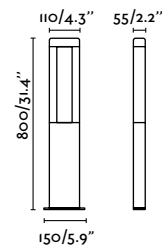

Material	Body Aluminium Diff Opal PC
Power	12W
Lumen Output	950lm
Light Source	SMD LED 3000K
Class	I
CRI	>80
Voltage (V/Hz)	100V-240V/50-60Hz