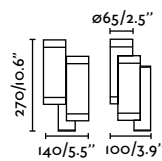

Blind Cap included

outdoor

Surface

Steps 75500

319

Klamp 1L
Àlex & Manel Llusçà

IP44

74407 ● Dark Grey 60,90€