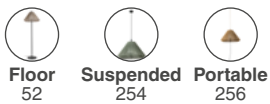

Saigon C70
Nahtrang

IP65/44

- 71575P-09 Dark Grey + Beige **663,90€**
- 71575P-11 Dark Grey + Green **663,90€**
- 71575P-13 Dark Grey + Ochre **663,90€**

Material	Body Aluminium
	Diff Opal PEMD
	Shade PP
Light Source	1 E27 max. 15W
Bulb incl.	No
Recom. Bulb	17463
Class	II
Cable	2 MT

Saigon W70
Nahtrang

IP65/44

- 71575P-07 Dark Grey + Brown **567,70€**

Material	Body Aluminium
	Diff Opal PEMD
	Shade Synthetic Wicker
Light Source	1 E27 max. 15W
Bulb incl.	No
Recom. Bulb	17463
Class	II
Cable	2 MT

Saigon T70
Nahtrang

IP65/44

- 71575P-05 Dark Grey + Cream **426,70€**
- 71575P-06 Dark Grey + Brown **426,80€**

Material	Body Aluminium
	Diff Opal PEMD
	Shade Textilene
Light Source	1 E27 max. 15W
Bulb incl.	No
Recom. Bulb	17463
Class	II
Cable	2 MT