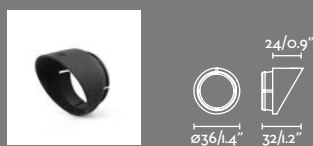

Visor Accessory

75714-2 ● Black 5,40€

Optional drivers *Remote drivers

24VDC	6W	220/240V	1-30 units	on/off	IP20	98324099	32,20€
			1-30 units	on/off	IP67	98324100	70,60€