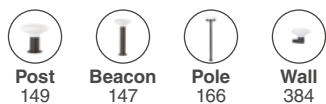

Muffin
Àlex & Manel Llusà

IP44

74427C-04 ● Dark Grey + Opal 102,20€

Material	Body Aluminium
	Diff Opal PMMA
Light Source	1 E27 max. 15W
Bulb incl.	No
Recom. Bulb	17437
Class	I

Mistu
Faro Lab

IP44

74427C-02 ● Dark Grey + Opal 88,90€