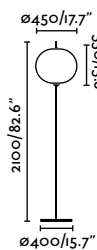

Saigon 2100 R45
Nahtrang

IP65/44

71569-04 ● Dark Grey + White 401,90€

Saigon 1300 R45
Nahtrang

IP65/44

71575-04 ● Dark Grey + White 389,60€

Saigon 670 R45
Nahtrang

IP65/44

71576-04 ● Dark Grey + White 359,80€

Material	Body Aluminium
	Diff Opal PEMD
	Shade PEMD
Light Source	1 E27 max. 15W
Bulb incl.	No
Recom. Bulb	17463
Class	II
Cable	2 MT

Material	Body Aluminium
	Diff Opal PEMD
	Shade PEMD
Light Source	1 E27 max. 15W
Bulb incl.	No
Recom. Bulb	17463
Class	II
Cable	2 MT

Material	Body Aluminium
	Diff Opal PEMD
	Shade PEMD
Light Source	1 E27 max. 15W
Bulb incl.	No
Recom. Bulb	17463
Class	II
Cable	2 MT