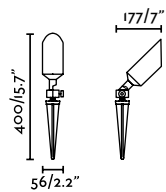

Plom

IP64

IK06

incl. 90

70913 ● Dark Grey 144,20€

Material	Body Aluminium
	Diff Transparent PMMA
Power	8,5W
Lumen Output	635lm
Light Source	COB LED 3000K
Class	I
CRI	>80
Voltage (V/Hz)	100V-240V/50-60Hz
Beam angle	18-45°
Cable	0.3 MT