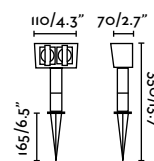

Tono

IP44

73150 ● Matt Black 51,00€

Material	Body Aluminium
	Diff Transparent Glass
Light Source	1 GU10 max. 8W
Bulb incl.	No
Recom. Bulb	17334
Class	I
Cable	2 MT

Garten Lampholder

IP54/44

73111 ● Matt Black 29,50€

Material	Body ABS
Light Source	1 E27 max. 15W
Bulb incl.	No
Recom. Bulb	17400
Class	II
Cable	2.5 MT

Garten plug

IP44

73100 ● Matt Black 45,60€

Material	Body ABS
Light Source	max. 3500W
Bulb incl.	Yes
Class	I
Cable	2.5 MT