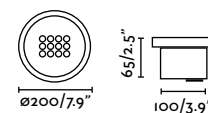

71701 ● Matt Black 136,10€

71702 ● Matt Black 127,60€

71716 13° 2580lm ● Matt Black 354,80€

71717 40° 2580lm ● Matt Black 347,80€

Material	Body Aluminium
	Diff Transparent Glass
Power	4W
Lumen Output	269,8lm
Light Source	SMD LED 3000K
Class	III
CRI	≥90
Voltage (V/Hz)	24VDC
Beam angle	13°
Cut out (mm)	ø82
Recom. Driver	98324020U

*Drivers info pag. 464

Recessed box	
71703	● Black 35,70€
Material	Body ABS
Cut out	175x195

Material	Body Aluminium
	Diff Transparent Glass
Power	8W
Lumen Output	639lm
Light Source	SMD LED 3000K
Class	III
CRI	≥90
Voltage (V/Hz)	24VDC
Beam angle	13°
Cut out (mm)	ø82
Recom. Driver	98324015U

*Drivers info pag. 464

Recessed box	
71703	● Black 35,70€
Material	Body ABS
Cut out	175x195

Material	Body Aluminium + ABS
	Diff Transparent Glass
Power	25W
Light Source	SMD LED 3000K
Class	III
CRI	≥90
Voltage (V/Hz)	24VDC
Cut out (mm)	250x235
Recom. Driver	98324030

*Drivers info pag. 464