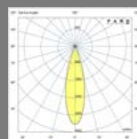

COB LED 6W CRI>80
553lm 2700K
24° COB LED 6W CRI>80
570lm 3000K