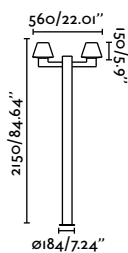

Mistu 2L
Faro Lab

IP44

74435F2-02 ● Dark Grey + Opal 498,70€

Material	Body Aluminium Diff Opal PMMA
Light Source	2 E27 max. 15W
Bulb incl.	No
Recom. Bulb	17437
Class	I

Mistu 3L
Faro Lab

IP44

74436F3-02 ● Dark Grey + Opal 566,70€

Material	Body Aluminium Diff Opal PMMA
Light Source	3 E27 max. 15W
Bulb incl.	No
Recom. Bulb	17437
Class	I