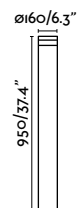

180° accessory