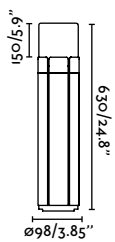

Tram 630
Estudi Ribaudí

IP65

75531 ● Dark Grey 149,80€

Material	Body Aluminium
	Diff Opal PMMA
Light Source	1 E27 max. 15W
Bulb incl.	No
Recom. Bulb	17463
Class	I

Onze

IP54 IK05

70761 ● Dark Grey 155,60€

Material	Body Aluminium
	Diff Opal PC
Light Source	1 E27 max. 15W
Bulb incl.	No
Recom. Bulb	17437
Class	I