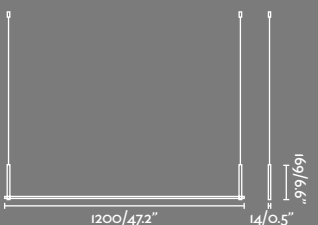

Suspended *Use with x3 projectors max.

Example: 75702-223 x3 + 75714-2 + 75711-2 + 75713-2
Clap projector black 2700K 38° + visor + suspended + canopy

Canopy *Use with x3 projectors max.

IP65  incl.

- 75711-1 ● White 88,50€
- 75711-2 ● Black 88,50€