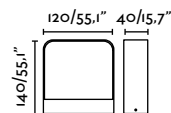

71273 ● Dark Grey 91,20€

Material	Body Aluminium Diff Transparent Glass
Power	6W
Lumen Output	428lm
Light Source	COB LED 3000K
Class	I
CRI	>80
Voltage (V/Hz)	220V-240V/50-60Hz

Beacon
102