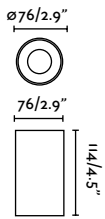

Puk 76

IP65 IK06 incl. SEA SIDE SUITABLE

Material	Body Aluminium
	Diff Transparent Glass
Power	7W
Light Source	COB LED
Class	I
CRI	>80
Voltage (V/Hz)	220V-240V/50-60Hz

Family	Finish	Color T°	Beam Angle
75305- Puk Ceiling ø76 7W	1 White	2 2700K	<table border="1"> <tr><td>1</td><td>15°</td></tr> <tr><td>2</td><td>30°</td></tr> <tr><td>3</td><td>50°</td></tr> </table>
	2 Black	3 3000K	

15° COB LED 7W CRI>80 644lm 2700K		30° COB LED 7W CRI>80 729lm 2700K		50° COB LED 7W CRI>80 742lm 2700K	
COB LED 7W CRI>80 685lm 3000K		COB LED 7W CRI>80 729lm 3000K		COB LED 7W CRI>80 742lm 3000K