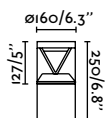

Lumen Output	CCT	Voltage (V/Hz)	Lens (°)	
750000	868lm	2700K	100V-240V/50-60Hz	360°	383,70€
750000C	868lm	2700K	220V-240V/50-60Hz	360°	499,50€
750000D	868lm	2700K	220V-240V/50-60Hz	360°	431,30€
750001	1016lm	2700K	100V-240V/50-60Hz	360 WIDE°	383,70€
750001C	1016lm	2700K	220V-240V/50-60Hz	360 WIDE°	499,50€
750001D	1016lm	2700K	220V-240V/50-60Hz	360 WIDE°	431,30€
750002	961lm	2700K	100V-240V/50-60Hz	180°	393,20€
750002C	961lm	2700K	220V-240V/50-60Hz	180°	508,80€
750002D	961lm	2700K	220V-240V/50-60Hz	180°	440,70€
750010	895lm	3000K	100V-240V/50-60Hz	360°	383,70€
750010C	895lm	3000K	220V-240V/50-60Hz	360°	499,50€
750010D	895lm	3000K	220V-240V/50-60Hz	360°	431,30€
750011	1191lm	3000K	100V-240V/50-60Hz	360 WIDE°	383,70€
750011C	1047lm	3000K	220V-240V/50-60Hz	360 WIDE°	499,50€
750011D	1047lm	3000K	220V-240V/50-60Hz	360 WIDE°	431,30€
750012	1004lm	3000K	100V-240V/50-60Hz	180°	393,20€
750012C	991lm	3000K	220V-240V/50-60Hz	180°	508,80€
750012D	991lm	3000K	220V-240V/50-60Hz	180°	440,70€
750020	922lm	4000K	100V-240V/50-60Hz	360°	383,70€
750020C	922lm	4000K	220V-240V/50-60Hz	360°	499,50€
750020D	922lm	4000K	220V-240V/50-60Hz	360°	431,30€
750021	1078lm	4000K	100V-240V/50-60Hz	360 WIDE°	383,70€
750021C	1078lm	4000K	220V-240V/50-60Hz	360 WIDE°	499,50€
750021D	1078lm	4000K	220V-240V/50-60Hz	360 WIDE°	431,30€
750022	1021lm	4000K	100V-240V/50-60Hz	180°	393,20€
750022C	1021lm	4000K	220V-240V/50-60Hz	180°	508,80€
750022D	1021lm	4000K	220V-240V/50-60Hz	180°	440,70€

180°

360°

360° WIDE