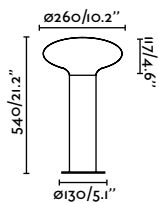

Blubs 540
Estudi Ribaudí

IP44

74434B-03 ● Dark Grey + Opal 138,50€

Material	Body Aluminium
	Diff Opal PMMA
Light Source	1 E27 max. 15W
Bulb incl.	No
Recom. Bulb	17437
Class	I

Moon 610
Faro Lab

IP44

74434B-01 ● Dark Grey + Opal 130,70€

Material	Body Aluminium
	Diff Opal PMMA
Light Source	1 E27 max. 15W
Bulb incl.	No
Recom. Bulb	17437
Class	I