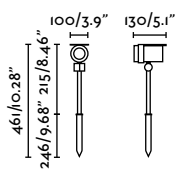

Foc 210 Spike

IP65 incl.

70158 ● Dark Grey 165,80€

Material	Body Aluminium
	Diff Transparent Glass
Power	16W
Lumen Output	800lm
Light Source	COB LED 3000K
Class	I
CRI	>80
Voltage (V/Hz)	220V-240V/50Hz
Beam angle	36°
Cable	0.5 MT

Foc 520 Spike

IP65 incl.

70159 ● Dark Grey 177,00€

Material	Body Aluminium
	Diff Transparent Glass
Power	16W
Lumen Output	800lm
Light Source	COB LED 3000K
Class	I
CRI	>80
Voltage (V/Hz)	220V-240V/50Hz
Beam angle	36°
Cable	0.5 MT

Wall
206