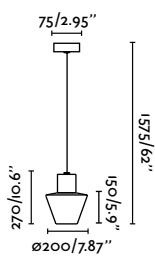

Nautica 260

IP33

- 71106 Matt White + Matt Copper **96,00€**
 71138 Rust Brown **96,30€**

Material	Body Steel
	Diff Transparent Glass
Light Source	1 E27 max. 15W
Bulb incl.	No
Recom. Bulb	17463
Class	I
Cable	1 MT