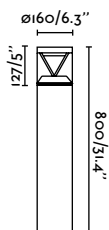

Lumen Output	CCT	Voltage (V/Hz)	Lens (°)	
750100	1185lm	2700K	100V-240V/50-60Hz	360°	528,90€
750100C	1185lm	2700K	220V-240V/50-60Hz	360°	645,50€
750100D	1185lm	2700K	220V-240V/50-60Hz	360°	577,20€
750101	1476lm	2700K	100V-240V/50-60Hz	360 WIDE°	528,90€
750101C	1476lm	2700K	220V-240V/50-60Hz	360 WIDE°	645,50€
750101D	1476lm	2700K	220V-240V/50-60Hz	360 WIDE°	577,20€
750102	1343lm	2700K	100V-240V/50-60Hz	180°	538,30€
750102C	1343lm	2700K	220V-240V/50-60Hz	180°	654,60€
750102D	1343lm	2700K	220V-240V/50-60Hz	180°	586,70€
750110	1222lm	3000K	100V-240V/50-60Hz	360°	528,90€
750110C	1222lm	3000K	220V-240V/50-60Hz	360°	645,50€
750110D	1222lm	3000K	220V-240V/50-60Hz	360°	577,20€
750111	1647lm	3000K	100V-240V/50-60Hz	360 WIDE°	528,90€
750111C	1522lm	3000K	220V-240V/50-60Hz	360 WIDE°	645,50€
750111D	1522lm	3000K	220V-240V/50-60Hz	360 WIDE°	577,20€
750112	1422lm	3000K	100V-240V/50-60Hz	180°	538,30€
750112C	1385lm	3000K	220V-240V/50-60Hz	180°	654,60€
750112D	1385lm	3000K	220V-240V/50-60Hz	180°	586,70€
750120	1259lm	4000K	100V-240V/50-60Hz	360°	528,90€
750120C	1259lm	4000K	220V-240V/50-60Hz	360°	645,50€
750120D	1259lm	4000K	220V-240V/50-60Hz	360°	577,20€
750121	1568lm	4000K	100V-240V/50-60Hz	360 WIDE°	528,90€
750121C	1568lm	4000K	220V-240V/50-60Hz	360 WIDE°	645,50€
750121D	1568lm	4000K	220V-240V/50-60Hz	360 WIDE°	577,20€
750122	1427lm	4000K	100V-240V/50-60Hz	180°	538,30€
750122C	1427lm	4000K	220V-240V/50-60Hz	180°	654,60€
750122D	1427lm	4000K	220V-240V/50-60Hz	180°	586,70€

180°

360°

360° WIDE