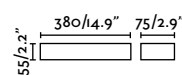

Lako

IP65 IK07 incl.

- 71909 Matt White **105,40€**
- 71910 Dark Grey **105,40€**
- 71911 Rust Brown **105,40€**
- 71898 Teak **157,80€**

Material	Body Aluminium Diff Prism Glass
Power	8W
Lumen Output	246lm
Light Source	SMD LED 3000K
Class	I
CRI	>80
Voltage (V/Hz)	220V-240V/50-60Hz
Beam angle	90°

Toluca

IP65 IK08 incl.

- 71052 Satin Aluminium **105,40€**

Material	Body Aluminium Diff Opal Glass
Power	2x8W
Lumen Output	2x827lm
Light Source	SMD LED 3000K
Class	I
CRI	>80
Voltage (V/Hz)	220V-240V/50-60Hz

Tacana

IP65 IK08 incl.

- 71049 Satin Aluminium **144,00€**

Material	Body Aluminium Diff Opal Glass
Power	12W
Lumen Output	2x850lm
Light Source	SMD LED 3000K
Class	I
CRI	>80
Voltage (V/Hz)	220V-240V/50-60Hz