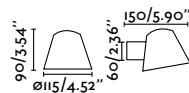

71363 ● Dark Grey 49,30€

71366 ● Matt White 49,30€

71367 ● Matt Black 49,30€

Material	Body Aluminium
	Diff Transparent Glass
Light Source	1 GU10 max. 8W
Bulb incl.	No
Recom. Bulb	17334
Class	I