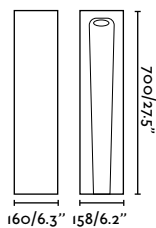

Grot 400 Beacon
Faro Lab

IP55 IK06 incl. SEA SIDE SUITABLE IP68 CONNECTOR

NEW

- 75631 2700K 77lm ● Concrete **292,90€**
- 75634 3000K 110lm ● Concrete **292,90€**

Material	Body Concrete
Power	6,5W
Light Source	SMD LED
Class	II
CRI	≥80
Voltage (V/Hz)	100V-277V/50-60Hz

Grot 700 Beacon
Faro Lab

IP55 IK06 incl. SEA SIDE SUITABLE IP68 CONNECTOR

NEW

- 75632 2700K 77lm ● Concrete **367,00€**
- 75635 3000K 110lm ● Concrete **367,00€**

Material	Body Concrete
Power	6,5W
Light Source	SMD LED
Class	II
CRI	≥80
Voltage (V/Hz)	100V-277V/50-60Hz