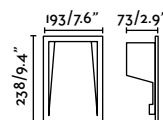

Soun 105

IP65 IK06 incl. incl.

- 70833 ● Dark Grey 103,60€
- 70834 ● Matt White 103,60€

Material	Body Aluminium
	Diff Transparent Glass
Power	4,5W
Lumen Output	200lm
Light Source	SMD LED 3000K
Class	I
CRI	>80
Voltage (V/Hz)	100V-240V/50-60Hz
Beam angle	120°
Cut out (mm)	220x95

Soun 193

IP65 IK06 incl. incl.

- 70900 ● Dark Grey 136,90€
- 70901 ● Matt White 136,90€

Material	Body Aluminium
	Diff Transparent Glass
Power	8W
Lumen Output	630lm
Light Source	SMD LED 3000K
Class	I
CRI	>80
Voltage (V/Hz)	100V-240V/50-60Hz
Beam angle	120°
Cut out (mm)	183x225