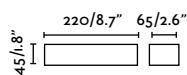

- 71052 Satin Aluminium **105,40€**

Material	Body Aluminium Diff Opal Glass
Power	2x8W
Lumen Output	2x827lm
Light Source	SMD LED 3000K
Class	I
CRI	>80
Voltage (V/Hz)	220V-240V/50-60Hz