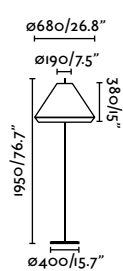

Portable
258

Spike
242

Suspended
254

Portable
258

Saigon 1950 T70
Nahtrang

IP65/44

- 71569-05 Dark Grey + Cream **559,20€**
- 71569-06 Dark Grey + Brown **559,30€**

Material	Body Aluminium
	Diff Opal PEMD
	Shade Textilene
Light Source	1 E27 max. 15W
Bulb incl.	No
Recom. Bulb	17463
Class	II
Cable	2 MT