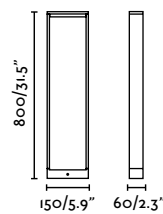

Alp 500

IP54 incl.

74451 ● Dark Grey 179,50€

Material	Body Aluminium Diff Opal PC
Power	7W
Lumen Output	502lm
Light Source	SMD LED 3000K
Class	I
CRI	>80
Voltage (V/Hz)	100V-240V/50-60Hz
Beam angle	180°

Alp 800

IP54 incl.

74452 ● Dark Grey 213,00€

Material	Body Aluminium Diff Opal PC
Power	7W
Lumen Output	520lm
Light Source	SMD LED 3000K
Class	I
CRI	>80
Voltage (V/Hz)	100V-240V/50-60Hz
Beam angle	180°