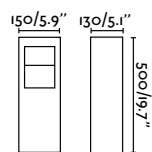

Cast 300

IP65 IK06 incl.

74155 ● Dark Grey 274,60€

Material	Body Concrete
	Diff Opal PC
Power	10W
Lumen Output	550lm
Light Source	SMD LED 3000K
Class	I
CRI	>80
Voltage (V/Hz)	220V-240V/50-60Hz

Cast 500

IP65 IK06 incl.

74156 ● Dark Grey 366,30€

Material	Body Concrete
	Diff Opal PC
Power	10W
Lumen Output	550lm
Light Source	SMD LED 3000K
Class	I
CRI	>80
Voltage (V/Hz)	220V-240V/50-60Hz