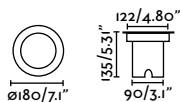

70302 10° 400lm ●● Satin Stainless + Matt Black **180,80€**

70303 38° 400lm ●● Satin Stainless + Matt Black **180,80€**

70308 10° 1000lm ● Satin Stainless **264,20€**

70309 38° 1000lm ● Satin Stainless **264,20€**

Material	Body Stainless Steel 316L + Aluminium Diff Transparent Glass
Power	6,5W
Light Source	COB LED 3000K
Class	I
CRI	>80
Voltage (V/Hz)	220V-240V/50-60Hz
Cut out (mm)	ø90
Resistance (Kg)	2000

Material	Body Stainless Steel 316L + Aluminium Diff Transparent Glass
Power	12,5W
Light Source	COB LED 3000K
Class	I
CRI	>80
Voltage (V/Hz)	100V-240V/50-60Hz
Cut out (mm)	ø165
Resistance (Kg)	2000