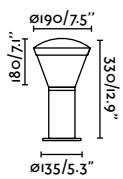

Shelby 330
Conillas

IP65 incl.

75537 ● Dark Grey 204,90€

Material	Body Aluminium
	Diff Transparent PC
Power	10W
Lumen Output	758lm
Light Source	SMD LED 3000K
Class	I
CRI	>80
Voltage (V/Hz)	100V-240V/50-60Hz

Shelby 630
Conillas

IP65 incl.

75538 ● Dark Grey 232,00€

Material	Body Aluminium
	Diff Transparent PC
Power	10W
Lumen Output	758lm
Light Source	SMD LED 3000K
Class	I
CRI	>80
Voltage (V/Hz)	100V-240V/50-60Hz