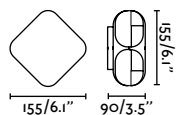

Bu-Oh
Estudi Ribaudí

IP65 incl.

- 71212 ● Dark Grey **159,50€**
- 71215 ● Matt White **156,50€**

Material	Body Aluminium Diff Opal PC
Power	12W
Lumen Output	390lm
Light Source	SMD LED 3000K
Class	I
CRI	>80
Voltage (V/Hz)	100V-240V/50-60Hz

Future
Estudi Ribaudí

IP44 IK08 **SEA SIDE SUITABLE**

- 71516 ● Matt White **66,70€**
- 71517 ● Dark Grey **66,70€**

Material	Body PC Diff Opal PC
Light Source	1 E27 max. 15W
Bulb incl.	No
Recom. Bulb	17437
Class	II