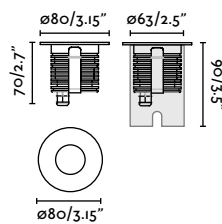

70726 3000K 110lm ● Satin Stainless **82,40€**

70730 3000K 110lm ● Anodized Black **82,30€**

70733 2700K 77lm ● Satin Aluminium **82,30€**

70735 2700K 77lm ● Anodized Black **82,30€**

Material	Body Stainless Steel 316L + Aluminium Diff Transparent Glass
Power	2W
Light Source	SMD LED
Class	III
CRI	>90
Voltage (V/Hz)	2,85V
Beam angle	15°
Cut out (mm)	ø32
Recom. Driver	98310206E
Resistance (Kg)	1000

*Drivers info pag. 464

70728 3000K 272lm ● Satin Stainless **142,50€**

70731 3000K 420lm ● Anodized Black **142,50€**

70734 2700K 191lm ● Satin Aluminium **142,50€**

70736 2700K 191lm ● Anodized Black **142,50€**

Material	Body Stainless Steel 316L + Aluminium Diff Transparent Glass
Power	7W
Light Source	COB LED
Class	III
CRI	>90
Voltage (V/Hz)	20V
Beam angle	36°
Cut out (mm)	ø60
Recom. Driver	98310620
Resistance (Kg)	1000

*Drivers info pag. 464

70729 ● Satin Stainless **173,30€**

70732 ● Anodized Black **173,30€**

Material	Body Stainless Steel 316L + Aluminium Diff Transparent Glass
Power	13W
Lumen Output	640lm
Light Source	COB LED 3000K
Class	III
CRI	>90
Voltage (V/Hz)	36V
Beam angle	36°
Cut out (mm)	ø68
Recom. Driver	98310620
Resistance (Kg)	1000

*Drivers info pag. 464