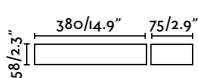

Doro 220

IP65 IK07 incl.

- 71900 Matt White 111,40€
- 71901 Dark Grey 111,40€
- 71902 Rust Brown 111,40€
- 71899 Teak 153,30€

Material	Body Aluminium Diff Prism Glass
Power	2x6,5W
Lumen Output	2x349lm
Light Source	SMD LED 3000K
Class	I
CRI	>80
Voltage (V/Hz)	220V-240V/50-60Hz

Doro 380

IP65 IK07 incl.

- 71903 Matt White 159,40€
- 71904 Dark Grey 159,40€
- 71905 Rust Brown 159,40€

Material	Body Aluminium Diff Prism Glass
Power	2x10W
Lumen Output	2x599lm
Light Source	SMD LED 3000K
Class	I
CRI	>80
Voltage (V/Hz)	100V-240V/50-60Hz

Doro 500

IP65 IK07 incl.

- 71906 Matt White 217,60€
- 71907 Dark Grey 217,60€
- 71908 Rust Brown 217,60€

Material	Body Aluminium Diff Prism Glass
Power	2x14W
Lumen Output	2x744lm
Light Source	SMD LED 3000K
Class	I
CRI	>80
Voltage (V/Hz)	220V-240V/50-60Hz