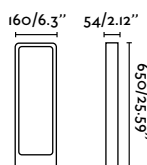

Das 300

IP54 IK09 incl.

75519 ● Dark Grey 168,00€

Material	Body Aluminium
	Diff Transparent Glass
Power	8W
Lumen Output	480lm
Light Source	COB LED 3000K
Class	I
CRI	>80
Voltage (V/Hz)	100V-240V/50-60Hz
Beam angle	180°

Das 650

IP54 IK09 incl.

75520 ● Dark Grey 196,40€

Material	Body Aluminium
	Diff Transparent Glass
Power	8W
Lumen Output	480lm
Light Source	COB LED 3000K
Class	I
CRI	>80
Voltage (V/Hz)	100V-240V/50-60Hz
Beam angle	180°