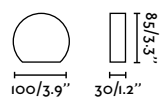

Pill

IP54

IK06

- 70824 Matt White 80,80€
- 70825 Dark Grey 80,80€
- 70826 Rust Brown 80,80€

Material	Body Aluminium Diff Opal Glass
Power	3,5W
Lumen Output	156lm
Light Source	COB LED 3000K
Class	I
CRI	>80
Voltage (V/Hz)	100V-240V/50-60Hz

Drak

IP44

IK08

SEA SIDE
SUITABLE

- 72330 Brass 89,70€

Material	Body Aluminium Diff Transparent PMMA
Power	4,5W
Lumen Output	160lm
Light Source	SMD LED 3000K
Class	I
CRI	>80
Voltage (V/Hz)	100V-240V/50-60Hz

Brow

IP44

- 70408 Matt White 40,20€
- 70409 Dark Grey 40,20€

Material	Body PC Diff Opal PMMA
Power	3W
Lumen Output	145lm
Light Source	COB LED 3000K
Class	II
CRI	>80
Voltage (V/Hz)	220V-240V/50Hz