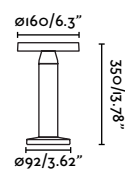

Task

IP54 IK08 DIM

16lm

103lm

263lm

70914 ● Matt White 158,00€

Material	Body Aluminium Diff Opal PC
Power	2W
Lumen Output	190lm
Light Source	SMD LED 3000K
Class	III
CRI	≥80
Voltage (V/Hz)	5VDC
Battery incl.	Yes 5 Charge Max. 6h Worktime

Cairo

IP44 DIM solar

NEW

74500 ● Black 50,30€

74501 ● Sand 50,30€

Material	Body PC Diff Transparent PC
Power	2W
Lumen Output	120lm
Light Source	SMD LED 2700K
Class	III
CRI	≥80
Voltage (V/Hz)	5VDC
Battery incl.	Yes 4 Charge Max. 7h Worktime

Solar lamp