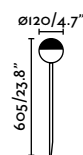

Leaf
Estudi Ribaudí

IP44 IK10 SEA SIDE SUITABLE

70233 Grey 94,00€

Material	Body Recycled ABS
	Diff Opal PC
Light Source	1 GU10 max. 8W
Bulb incl.	No
Recom. Bulb	17324
Class	II
Cable	0.5 MT

Piccola
Faro Lab

IP65 IK08 incl.

70245 Matt Black 176,40€
70246 Matt White 176,40€

Material	Body Aluminium
	Diff Opal PMMA
Power	6W
Lumen Output	360lm
Light Source	SMD LED 2700K
Class	I
CRI	>80
Voltage (V/Hz)	100V-240V/50-60Hz
Cable	1.5 MT