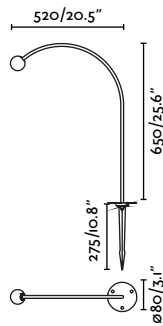

Cuca 300
Faro Lab

IP65 IK06

NEW

75583
Driver incl. ● Black **167,50€**

Class II
Voltage (V/Hz) 220V-240V/50-60Hz

75581
Driver not incl.* ● Black **155,30€**

Class III
Voltage (V/Hz) 24VDC

*Drivers info pag. 464

Material	Body Stainless Steel
	Diff Opal Glass
Power	3W
Lumen Output	154lm
Light Source	COB LED 2700K
CRI	>90
Cable	0.5 MT

Cuca 650
Faro Lab

IP65 IK06

NEW

75565
Driver incl. ● Black **242,00€**

Class II
Voltage (V/Hz) 220V-240V/50-60Hz

75561
Driver not incl.* ● Black **197,00€**

Class III
Voltage (V/Hz) 24VDC

*Drivers info pag. 464

Material	Body Stainless Steel
	Diff Opal Glass
Power	3W
Lumen Output	154lm
Light Source	COB LED 2700K
CRI	>90
Cable	0.5 MT

Cuca 1193
Faro Lab

IP65 IK06

NEW

75566
Driver incl. ● Black **263,70€**

Class II
Voltage (V/Hz) 220V-240V/50-60Hz

75562
Driver not incl.* ● Black **219,00€**

Class III
Voltage (V/Hz) 24VDC

*Drivers info pag. 464

Material	Body Stainless Steel
	Diff Opal Glass
Power	3W
Lumen Output	154lm
Light Source	COB LED 2700K
CRI	>90
Cable	0.5 MT