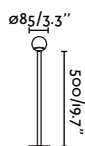

75587 NEW
Driver incl. ● Black **171,10€**

Class II
Voltage (V/Hz) 220V-240V/50-60Hz

75584 NEW
Driver not incl.* ● Black **128,10€**

Class III
Voltage (V/Hz) 24VDC

*Drivers info pag. 464

Material	Body Stainless Steel
	Diff Opal Glass
Power	3W
Lumen Output	154lm
Light Source	COB LED 2700K
CRI	>90
Cable	0.5 MT