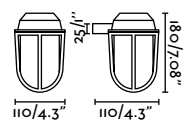

Cabo

IP44 IK05

70998

Brass 119,00€

Material	Body Brass
	Diff Transparent Glass
Light Source	1 E27 max. 15W
Bulb incl.	No
Recom. Bulb	17463
Class	I

Borda

IP44

70997

Brass 117,00€

Material	Body Brass
	Diff Transparent Glass
Light Source	1 E27 max. 15W
Bulb incl.	No
Recom. Bulb	17463
Class	I

Nahir

IP44

70992

Brass 167,70€

Material	Body Brass
	Diff Transparent Glass
Light Source	1 E27 max. 15W
Bulb incl.	No
Recom. Bulb	17463
Class	I