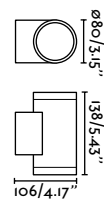

Tond 1L

IP54 IK06 incl.

- 71915 2700K 220lm ● Dark Grey 104,50€
- 71916 3000K 234,9lm ● Dark Grey 104,50€

Material	Body Aluminium Diff Transparent Glass
Power	6W
Light Source	COB LED
Class	I
CRI	≥80
Voltage (V/Hz)	220V-240V/50-60Hz
Beam angle	50°

Tond 2L

IP54 IK06 incl.

- 71917 2700K 2x221lm ● Dark Grey 122,20€
- 71918 3000K 422lm ● Dark Grey 122,20€

Material	Body Aluminium Diff Transparent Glass
Power	2x6W
Light Source	COB LED
Class	I
CRI	≥80
Voltage (V/Hz)	220V-240V/50-60Hz
Beam angle	50°