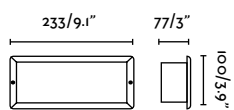

- 71490 Matt White 23,70€
- 71491 Matt Black 23,70€

Material	Body Aluminium
	Diff Opal Glass
Light Source	1 E27 max. 15W
Bulb incl.	No
Recom. Bulb	17463
Class	I
Cut out (mm)	230x89

Esca/Liso box	
71482	9,20€

Material	Body PVC