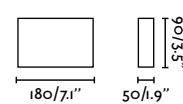

Kaula 100

IP44 incl.

70405 ● Satin Stainless 113,30€

Material	Body Stainless Steel 316L
	Diff Opal PMMA
Power	2x4,5W
Lumen Output	2x400lm
Light Source	SMD LED 3000K
Class	I
CRI	>80
Voltage (V/Hz)	220V-240V/50-60Hz

Kaula 180

IP44 incl.

70406 ● Satin Stainless 127,30€

Material	Body Stainless Steel 316L
	Diff Opal PMMA
Power	2x8W
Lumen Output	2x241lm
Light Source	SMD LED 3000K
Class	I
CRI	>80
Voltage (V/Hz)	220V-240V/50-60Hz