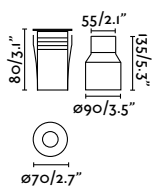

Taro

IP67 incl. SEA SIDE SUITABLE incl.

70449 ● Satin Stainless 178,10€

Material	Body Stainless Steel 316L + Aluminium Diff Transparent Glass
Power	7W
Lumen Output	280lm
Light Source	COB LED 3000K
Class	I
CRI	>80
Voltage (V/Hz)	100V-240V/50-60Hz
Beam angle	30°
Cut out (mm)	ø90
Resistance (Kg)	600