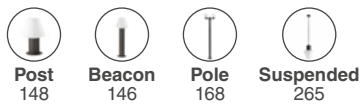

74432A-02 ● Dark Grey + Opal 89,60€

Material	Body Aluminium
	Diff Opal PMMA
Light Source	1 E27 max. 15W
Bulb incl.	No
Recom. Bulb	17437
Class	I