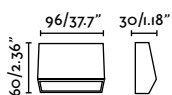

70659

● Dark Grey 52,50€

Material	Body ABS
	Diff Transparent PC
Power	4W
Lumen Output	276lm
Light Source	SMD LED 3000K
Class	II
CRI	>80
Voltage (V/Hz)	220V-240V/50-60Hz