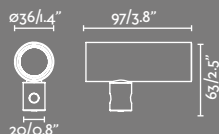

CLAP Projector

IP65 no incl. 355° 360°

Material	Body Aluminium
Power	6W
Light Source	COB LED
Class	III
CRI	>80
Voltage (V/Hz)	24VDC
Cable	2 MT