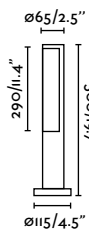

Beret 500

IP54 IK04 incl.

75522 ● Dark Grey 149,10€

Material	Body Aluminium
	Diff Opal PMMA
Power	8W
Lumen Output	528lm
Light Source	SMD LED 4000K
Class	I
CRI	>80
Voltage (V/Hz)	220V-240V/50-60Hz

Beret 900

IP54 IK04 incl.

75523 ● Dark Grey 172,80€

Material	Body Aluminium
	Diff Opal PMMA
Power	8W
Lumen Output	526lm
Light Source	SMD LED 4000K
Class	I
CRI	>80
Voltage (V/Hz)	100V-240V/50-60Hz