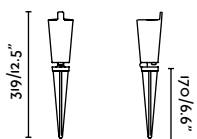

Toni
Alegre Design

IP65 IK07 SEA SIDE SUITABLE 90

71528 ● Matt Black 50,00€

Material	Body PC
	Diff Transparent PC
Light Source	1 GU10 max. 5W
Bulb incl.	No
Recom. Bulb	17334
Class	II
Cable	2.5 MT