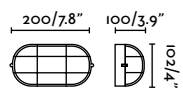

Estay

IP44

- 72010 Matt White **23,10€**
- 72011 Matt Black **23,10€**

Material	Body Aluminium
	Diff Opal Glass
Light Source	1 E27 max. 15W
Bulb incl.	No
Recom. Bulb	17463
Class	I

Derby 283

IP44

- 72002 Matt White **39,50€**

Material	Body Aluminium
	Diff Opal Glass
Light Source	1 E27 max. 15W
Bulb incl.	No
Recom. Bulb	17463
Class	I