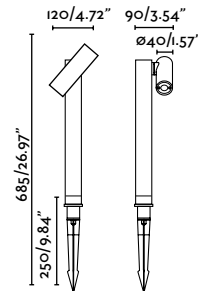

Seth 280

IP44 IK06 incl.

70227 ● Matt Black 89,60€

Material	Body Aluminium
	Diff Transparent PMMA
Power	6W
Lumen Output	375lm
Light Source	SMD LED 2700K
Class	II
CRI	>80
Voltage (V/Hz)	100V-240V/50-60Hz
Beam angle	40°
Cable	2 MT