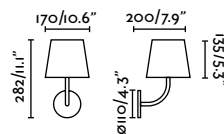

70780 ● Matt White 153,60€

Material	Body Aluminium
	Diff Opal PC
Power	8W
Lumen Output	709lm
Light Source	SMD LED 3000K
Class	I
CRI	>80
Voltage (V/Hz)	220V-240V/50-60Hz