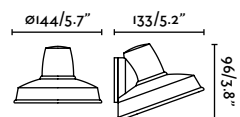

outdoor

Surface

Tond 71915

315

Bronx
Àlex & Manel Llusçà

IP44

- 71194 ● Brown 50,20€
- 71195 ● White 50,20€
- 71196 ● Dark Grey 50,20€

Material	Body Aluminium
	Diff Transparent Glass
Light Source	1 GU10 max. 8W
Bulb incl.	No
Recom. Bulb	17334
Class	I