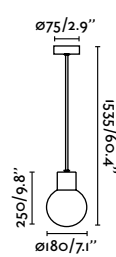

Nautica 260

IP33

- 71106 Matt White + Matt Copper **96,00€**
 71138 Rust Brown **96,30€**

Material	Body Steel
	Diff Transparent Glass
Light Source	1 E27 max. 15W
Bulb incl.	No
Recom. Bulb	17463
Class	I
Cable	1 MT