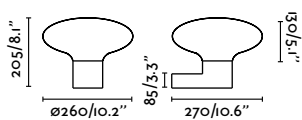

74432A-03 ● Dark Grey + Opal 111,60€

Material	Body Aluminium
	Diff Opal PMMA
Light Source	1 E27 max. 15W
Bulb incl.	No
Recom. Bulb	17437
Class	I