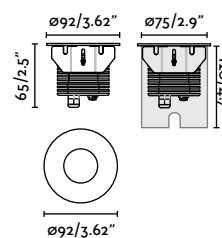

70726 3000K 110lm ● Satin Stainless **82,40€**

70730 3000K 110lm ● Anodized Black **82,30€**

70733 2700K 77lm ● Satin Aluminium **82,30€**

70735 2700K 77lm ● Anodized Black **82,30€**

Material	Body Stainless Steel 316L + Aluminium Diff Transparent Glass
Power	2W
Light Source	SMD LED
Class	III
CRI	>90
Voltage (V/Hz)	2,85V
Beam angle	15°
Cut out (mm)	ø32
Recom. Driver	98310206E
Resistance (Kg)	1000

*Drivers info pag. 464

70728 3000K 272lm ● Satin Stainless **142,50€**

70731 3000K 420lm ● Anodized Black **142,50€**

70734 2700K 191lm ● Satin Aluminium **142,50€**

70736 2700K 191lm ● Anodized Black **142,50€**

Material	Body Stainless Steel 316L + Aluminium Diff Transparent Glass
Power	7W
Light Source	COB LED
Class	III
CRI	>90
Voltage (V/Hz)	20V
Beam angle	36°
Cut out (mm)	ø60
Recom. Driver	98310620
Resistance (Kg)	1000

*Drivers info pag. 464

70729 ● Satin Stainless **173,30€**

70732 ● Anodized Black **173,30€**

Material	Body Stainless Steel 316L + Aluminium Diff Transparent Glass
Power	13W
Lumen Output	640lm
Light Source	COB LED 3000K
Class	III
CRI	>90
Voltage (V/Hz)	36V
Beam angle	36°
Cut out (mm)	ø68
Recom. Driver	98310620
Resistance (Kg)	1000

*Drivers info pag. 464