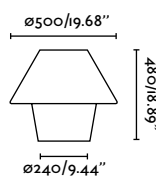

*Only for glass LED bulbs, models A60, ST64, G95 and G125

Outdoor

Portable

Versus
Pepe Laudet

74423 ● Matt White 219,70€

Material	Body PEMD
	Diff Matt White
Light Source	1 E27 max. 15W
Bulb incl.	No
Recom. Bulb	17463
Class	II
Cable	3 MT