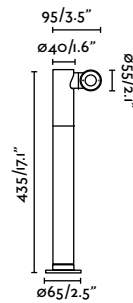

70783 ● Dark Grey 139,30€

Material	Body Aluminium
	Diff Opal Glass
Power	6W
Lumen Output	470lm
Light Source	COB LED 3000K
Class	I
CRI	>80
Voltage (V/Hz)	220V-240V/50-60Hz
Beam angle	30°

Spike
224