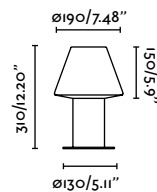

Muffin 259
Àlex & Manel Lluscà

IP44

74433S-04 ● Dark Grey + Opal 104,20€

Material	Body Aluminium
	Diff Opal PMMA
Light Source	1 E27 max. 15W
Bulb incl.	No
Recom. Bulb	17437
Class	I

Mistu 310
Faro Lab

IP44

74433S-02 ● Dark Grey + Opal 90,90€

Material	Body Aluminium
	Diff Opal PMMA
Light Source	1 E27 max. 15W
Bulb incl.	No
Recom. Bulb	17437
Class	I