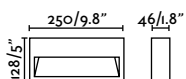

- 70908 ● Dark Grey **117,10€**
- 70909 ● Rust Brown **119,40€**

Material	Body Aluminium Diff Opal Glass
Power	6W
Lumen Output	97lm
Light Source	SMD LED 3000K
Class	I
CRI	>80
Voltage (V/Hz)	220V-240V/50-60Hz