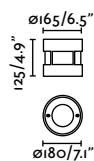

70589 24° 981lm ● Satin Stainless 228,20€

70593N 60° 1197lm ● Satin Stainless 228,20€

Material	Body Stainless Steel 316L + Aluminium Diff Transparent Glass
Power	12W
Light Source	COB LED 3000K
Class	I
CRI	>80
Voltage (V/Hz)	100V-240V/50-60Hz
Cut out (mm)	ø165
Resistance (Kg)	1000