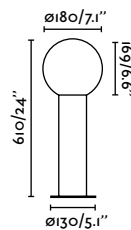

Blubs 540
Estudi Ribaudí

IP44

74434B-03 ● Dark Grey + Opal 138,50€

Material	Body Aluminium
	Diff Opal PMMA
Light Source	1 E27 max. 15W
Bulb incl.	No
Recom. Bulb	17437
Class	I

Moon 610
Faro Lab

IP44

74434B-01 ● Dark Grey + Opal 130,70€

Material	Body Aluminium
	Diff Opal PMMA
Light Source	1 E27 max. 15W
Bulb incl.	No
Recom. Bulb	17437
Class	I