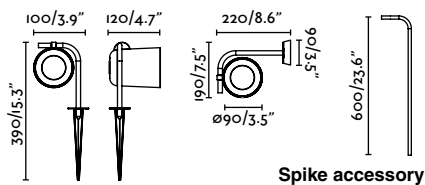

Spike accessory

71548 ● Matt Black 13,30€

Material	Body Aluminium