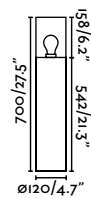

Kila 400

IP65

- 71746 ● Dark Grey + Transparent **223,50€**
- 71747 ● Dark Grey + Smoked **243,30€**
- 71748 ● Dark Grey + Amber **243,10€**

Material	Body Aluminium
	Diff Transparent Glass
Light Source	1 E27 max. 15W
Bulb incl.	No
Recom. Bulb	17463
Class	I

Kila 700

IP65

- 71749 ● Dark Grey + Transparent **287,00€**
- 71750 ● Dark Grey + Smoked **304,90€**
- 71751 ● Dark Grey + Amber **304,90€**

Material	Body Aluminium
	Diff Transparent Glass
Light Source	1 E27 max. 15W
Bulb incl.	No
Recom. Bulb	17463
Class	I