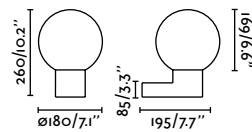

74432A-02 ● Dark Grey + Opal 89,60€

Material	Body Aluminium
	Diff Opal PMMA
Light Source	1 E27 max. 15W
Bulb incl.	No
Recom. Bulb	17437
Class	I

Moon
Faro Lab

IP44

74432A-01 ● Dark Grey + Opal 103,80€

Material	Body Aluminium
	Diff Opal PMMA
Light Source	1 E27 max. 15W
Bulb incl.	No
Recom. Bulb	17437
Class	I