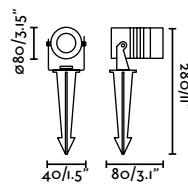

Sobek

IP65 IK06 incl.

70151 ● Dark Grey 138,30€

Material	Body Aluminium Diff Transparent Glass
Power	7W
Lumen Output	550lm
Light Source	COB LED 3000K
Class	I
CRI	>80
Voltage (V/Hz)	100V-240V/50-60Hz
Beam angle	50°
Cable	2 MT

Balder

IP67 incl.

70469 ● Matt Black 117,80€

Material	Body Aluminium Diff Transparent Glass
Power	3W
Lumen Output	212lm
Light Source	SMD LED 3000K
Class	I
CRI	>80
Voltage (V/Hz)	100V-240V/50-60Hz
Beam angle	36°
Cable	2 MT