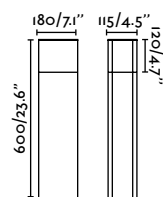

Datna 300
Àlex & Manel Llusçà

IP44

74441 ●● Dark Grey + Opal 128,60€

Material	Body Aluminium
	Diff Opal PC
Light Source	1 E27 max. 15W
Bulb incl.	No
Recom. Bulb	17463
Class	I

Datna 600
Àlex & Manel Llusçà

IP44 IK05

74442 ●● Dark Grey + Opal 175,40€

Material	Body Aluminium
	Diff Opal PC
Light Source	1 E27 max. 15W
Bulb incl.	No
Recom. Bulb	17463
Class	I