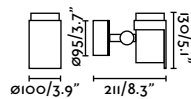

70156 ● Dark Grey 166,20€

Material	Body Aluminium
	Diff Transparent Glass
Power	16W
Lumen Output	1105lm
Light Source	COB LED 3000K
Class	I
CRI	>80
Voltage (V/Hz)	220V-240V/50-60Hz
Beam angle	36°