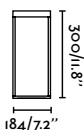

Kasp Wall Accessory

71914

● Black 29,20€

Material	Body Aluminium

USB Charger