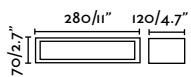

Natron

IP54 IK06

70887 ● Dark Grey 102,40€

Material	Body Aluminium
	Diff Opal Glass
Light Source	1 E27 max. 15W
Bulb incl.	No
Recom. Bulb	17437
Class	I

Tejo

IP54

70573 ● Dark Grey 76,90€
70573B ● Matt White 76,90€

Material	Body Aluminium
	Diff Opal PC
Light Source	1 E27 max. 15W
Bulb incl.	No
Recom. Bulb	17463
Class	I