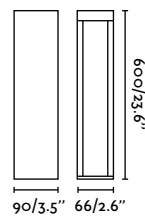

Cerler 350

IP65 IK07 incl. DIM

NEW

71940 ● Dark Grey 169,80€
71941 ● Rust Brown 169,80€

Material	Body Aluminium Diff Transparent PC
Power	9W
Lumen Output	427lm
Light Source	SMD LED 4000K
Dimmable K	2200-2700-3200-4000K
Class	I
CRI	≥80
Voltage (V/Hz)	220V-240V

Cerler 600

IP65 IK07 incl. DIM

NEW

71942 ● Dark Grey 216,00€
71943 ● Rust Brown 216,00€

Material	Body Aluminium Diff Transparent PC
Power	9W
Lumen Output	427lm
Light Source	SMD LED 4000K
Dimmable K	2200-2700-3200-4000K
Class	I
CRI	≥80
Voltage (V/Hz)	220V-240V