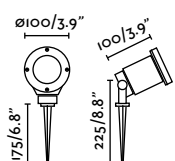

73111 ● Matt Black 29,50€

Material	Body ABS
Light Source	1 E27 max. 15W
Bulb incl.	No
Recom. Bulb	17400
Class	II
Cable	2.5 MT

Garten plug

IP44

73100 ● Matt Black 45,60€

Material	Body ABS
Light Source	max. 3500W
Bulb incl.	Yes
Class	I
Cable	2.5 MT