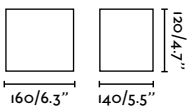

- 75630 2700K 122lm ● Concrete **189,00€**
- 75633 3000K 173lm ● Concrete **189,00€**

Material	Body Concrete
Power	6,5W
Light Source	SMD LED
Class	II
CRI	≥80
Voltage (V/Hz)	100V-277V/50-60Hz

Beacon
74