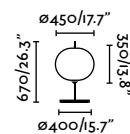

Saigon 2100 R45
Nahtrang

IP65/44

71569-04 ● Dark Grey + White 401,90€

Saigon 1300 R45
Nahtrang

IP65/44

71575-04 ● Dark Grey + White 389,60€

Saigon 670 R45
Nahtrang

IP65/44

71576-04 ● Dark Grey + White 359,80€

Material	Body Aluminium
	Diff Opal PEMD
	Shade PEMD
Light Source	1 E27 max. 15W
Bulb incl.	No
Recom. Bulb	17463
Class	II
Cable	2 MT

Material	Body Aluminium
	Diff Opal PEMD
	Shade PEMD
Light Source	1 E27 max. 15W
Bulb incl.	No
Recom. Bulb	17463
Class	II
Cable	2 MT

Material	Body Aluminium
	Diff Opal PEMD
	Shade PEMD
Light Source	1 E27 max. 15W
Bulb incl.	No
Recom. Bulb	17463
Class	II
Cable	2 MT