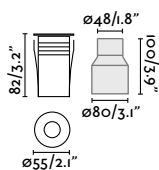

Crosby

IP67

incl.

SEA SIDE
SUITABLE

incl.

70459N

● Satin Stainless 117,00€

Material	Body Stainless Steel 316L + Aluminium Diff Opal Glass
Power	1W
Lumen Output	13lm
Light Source	SMD LED 3000K
Class	I
CRI	>80
Voltage (V/Hz)	100V-240V/50-60Hz
Beam angle	120°
Cut out (mm)	ø80

Crosby 24V

IP67

no incl.

SEA SIDE
SUITABLE

incl.

70453

● Satin Stainless 118,60€

Material	Body Stainless Steel 316L + Aluminium Diff Opal Glass
Power	0,7W
Lumen Output	77lm
Light Source	SMD LED 3000K
Class	III
CRI	>80
Voltage (V/Hz)	24VDC
Beam angle	120°
Cut out (mm)	ø80
Recom. Driver	98324012U

*Drivers info pag. 464

Curtis Assym

IP67

incl.

SEA SIDE
SUITABLE

incl.

70462N

● Satin Stainless 125,20€

Material	Body Aluminium Diff Transparent Glass
Power	2W
Lumen Output	180lm
Light Source	COB LED 3000K
Class	I
CRI	>80
Voltage (V/Hz)	100V-240V/50-60Hz
Cut out (mm)	ø80