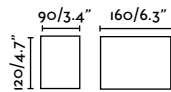

Tane

IP44 incl.

72269 ● Dark Grey 86,30€

Material	Body Aluminium Diff Opal Glass
Power	2x3,5W
Lumen Output	2x140lm
Light Source	SMD LED 3000K
Class	I
CRI	>80
Voltage (V/Hz)	100V-240V/50-60Hz
Beam angle	100°

Lacre

IP54 IK06

70802 ● Dark Grey 77,70€

Material	Body Aluminium Diff Transparent Glass
Light Source	1 E27 max. 15W
Bulb incl.	No
Recom. Bulb	17463
Class	I

Canon

IP44 incl.

70566N ● Dark Grey 80,10€
70567N ● Matt White 83,00€

Material	Body Aluminium Diff Transparent Glass
Power	4W
Lumen Output	130lm
Light Source	SMD LED 3000K
Class	I
CRI	>80
Voltage (V/Hz)	100V-240V/50-60Hz
Beam angle	120°