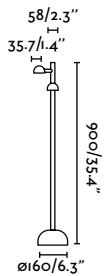

Brot 900 Portable
Yembarastudio

IP65/44 incl.

reddot winner 2021

71256 ● Black 337,60€

Material	Body Aluminium Diff Opal Glass
Power	2x6W
Lumen Output	2x290lm
Light Source	SMD LED 2700K
Class	I
CRI	>80
Voltage (V/Hz)	100V-240V/50-60Hz
Cable	1.8 MT

Brot 1800 Portable
Yembarastudio

IP65/44 incl.

reddot winner 2021

71257 ● Black 522,60€

Material	Body Aluminium Diff Opal Glass
Power	3x6W
Lumen Output	3x290lm
Light Source	SMD LED 2700K
Class	I
CRI	>80
Voltage (V/Hz)	100V-240V/50-60Hz
Cable	1.8 MT