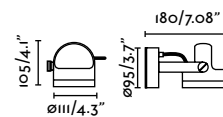

Project 73
Àlex & Manel Llusçà

- 71383 ● Grey 67,00€
- 71390 ● Dark Grey 67,10€

Material	Body Aluminium
	Diff Transparent Glass
Light Source	1 GU10 max. 5W
Bulb incl.	No
Recom. Bulb	17334
Class	I

Project 165
Àlex & Manel Llusçà

- 71389 ● Dark Grey 138,90€

Material	Body Aluminium
	Diff Transparent Glass
Light Source	1 E27 max. 15W
Bulb incl.	No
Recom. Bulb	17398
Class	I

Alfa
Àlex & Manel Llusçà

- 70025 ● Dark Grey 174,80€

Material	Body Aluminium
	Diff Transparent Glass
Power	13W
Lumen Output	845lm
Light Source	COB LED 3000K
Class	I
CRI	>80
Voltage (V/Hz)	100V-240V/50-60Hz
Beam angle	80°