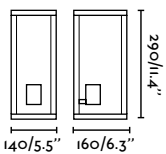

Nala

IP54

70773

● Dark Grey 131,30€

Material	Body Aluminium
	Diff Transparent Glass
Light Source	1 E27 max. 15W
Bulb incl.	No
Recom. Bulb	17463
Class	I

Tamashi

IP65

71303

● Dark Grey 88,50€

Material	Body Aluminium
	Diff Transparent Glass
Light Source	1 E27 max. 15W
Bulb incl.	No
Recom. Bulb	17428
Class	I