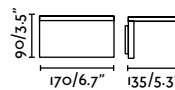

74419 ● Dark Grey 140,20€

Material	Body Aluminium
	Diff Opal PC
Power	6W
Lumen Output	450lm
Light Source	SMD LED 3000K
Class	I
CRI	>80
Voltage (V/Hz)	100V-240V/50-60Hz
Beam angle	95°