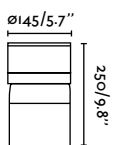

Sete

IP54

IK04

Surat

IP54

Mauren

IP44

SEA SIDE
SUITABLE

75521

● Dark Grey 220,30€

72310

● Dark Grey 98,20€

70993

● ○ Brass + Transparent 156,30€

Material	Body Aluminium
	Diff Opal PC
Power	6W
Lumen Output	220lm
Light Source	SMD LED 3000K
Class	I
CRI	>80
Voltage (V/Hz)	100V-240V/50-60Hz

Material	Body Aluminium
	Diff Transparent Glass
Light Source	1 E27 max. 15W
Bulb incl.	No
Recom. Bulb	17463
Class	I

Material	Body Brass
	Diff Transparent Glass
Light Source	1 E27 max. 15W
Bulb incl.	No
Recom. Bulb	17463
Class	I