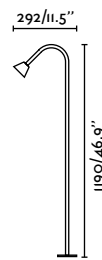

Material	Body Stainless Steel
	Diff Transparent Glass
Power	3W
Lumen Output	154lm
Light Source	COB LED 2700K
CRI	>90
Cable	0.5 MT

outdoor

Floor

Grot 400 Beacon
Faro Lab

IP55 IK06 incl. SEA SIDE SUITABLE IP68 CONNECTOR