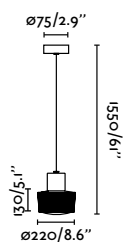

74427C-04 ● Dark Grey + Opal 102,20€

Material	Body Aluminium
	Diff Opal PMMA
Light Source	1 E27 max. 15W
Bulb incl.	No
Recom. Bulb	17437
Class	I