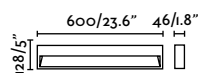

- 70910 ● Dark Grey **194,80€**

Material	Body Aluminium Diff Opal Glass
Power	12W
Lumen Output	230lm
Light Source	SMD LED 3000K
Class	I
CRI	>80
Voltage (V/Hz)	220V-240V/50-60Hz