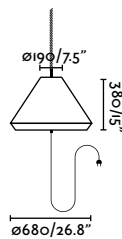

*Rope not included

Floor
54

Suspended
254

Spike
242

Saigon T70 Portable
Nahtrang

71584-05 ●● Dark Grey + Cream 399,20€

71584-06 ●● Dark Grey + Brown 399,30€

Material	Body Aluminium
	Diff Opal PEMD
	Shade Textilene
Light Source	1 E27 max. 15W
Bulb incl.	No
Recom. Bulb	17463
Class	II
Cable	3 MT