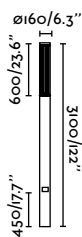

Lumen Output	CCT	Voltage (V/Hz)	Lens (°)	
751200	2641lm	2700K	100V-240V/50-60Hz	360°	1.539,30€
751200C	2641lm	2700K	220V-240V/50-60Hz	360°	1.650,10€
751200D	2641lm	2700K	220V-240V/50-60Hz	360°	1.581,90€
751201	2581lm	2700K	100V-240V/50-60Hz	360 WIDE°	1.539,30€
751201C	2581lm	2700K	220V-240V/50-60Hz	360 WIDE°	1.650,10€
751201D	2581lm	2700K	220V-240V/50-60Hz	360 WIDE°	1.581,90€
751202	2304lm	2700K	100V-240V/50-60Hz	180°	1.548,70€
751202C	2304lm	2700K	220V-240V/50-60Hz	180°	1.659,30€
751202D	2304lm	2700K	220V-240V/50-60Hz	180°	1.591,30€
751210	2349lm	3000K	100V-240V/50-60Hz	360°	1.539,30€
751210C	2723lm	3000K	220V-240V/50-60Hz	360°	1.650,10€
751210D	2723lm	3000K	220V-240V/50-60Hz	360°	1.581,90€
751211	3668lm	3000K	100V-240V/50-60Hz	360 WIDE°	1.539,30€
751211C	2661lm	3000K	220V-240V/50-60Hz	360 WIDE°	1.650,10€
751211D	2661lm	3000K	220V-240V/50-60Hz	360 WIDE°	1.581,90€
751212	2367lm	3000K	100V-240V/50-60Hz	180°	1.548,70€
751212C	2375lm	3000K	220V-240V/50-60Hz	180°	1.659,30€
751212D	2375lm	3000K	220V-240V/50-60Hz	180°	1.591,30€
751220	2805lm	4000K	100V-240V/50-60Hz	360°	1.539,30€
751220C	2805lm	4000K	220V-240V/50-60Hz	360°	1.650,10€
751220D	2805lm	4000K	220V-240V/50-60Hz	360°	1.581,90€
751221	2741lm	4000K	100V-240V/50-60Hz	360 WIDE°	1.539,30€
751221C	2741lm	4000K	220V-240V/50-60Hz	360 WIDE°	1.650,10€
751221D	2741lm	4000K	220V-240V/50-60Hz	360 WIDE°	1.581,90€
751222	2446lm	4000K	100V-240V/50-60Hz	180°	1.548,70€
751222C	2446lm	4000K	220V-240V/50-60Hz	180°	1.659,30€
751222D	2446lm	4000K	220V-240V/50-60Hz	180°	1.591,30€

360°

360° WIDE