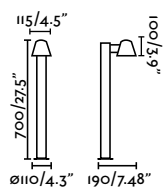

Gina

IP44

71352 ● Dark Grey 124,60€

Material	Body Aluminium
	Diff Transparent Glass
Light Source	1 GU10 max. 5W
Bulb incl.	No
Recom. Bulb	17334
Class	I

Chandra

IP54 IK06

72298 ● Dark Grey 162,10€

Material	Body Aluminium
	Diff Opal Glass
Power	7W
Lumen Output	304lm
Light Source	COB LED 3000K
Class	I
CRI	>80
Voltage (V/Hz)	100V-240V/50-60Hz

Wall
322