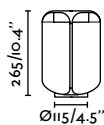

71214 ● Dark Grey 275,40€

Material	Body Aluminium
	Diff Opal PC
Power	12W
Lumen Output	622lm
Light Source	SMD LED 3000K
Class	I
CRI	>80
Voltage (V/Hz)	100V-240V/50-60Hz

Floor
162

Wall
334