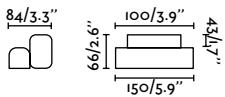

70294

● Black 148,80€

Material	Body Aluminium Diff Prism Glass
Power	8W
Lumen Output	813/870/896lm
Light Source	SMD LED
Dimmable K	2700 - 3000 - 4000K
Class	I
CRI	≥80
Voltage (V/Hz)	220V-240V/50-60Hz

Beacon
78