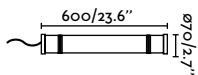

75751 Chrome 267,50€

Material	Body Stainless Steel 316L
	Diff Opal PC
Power	36W
Lumen Output	4809lm
Light Source	SMD LED 3000K
Class	I
CRI	>80
Voltage (V/Hz)	100V-240V/50-60Hz
Beam angle	120°
Cable	3 MT

Suspended
274