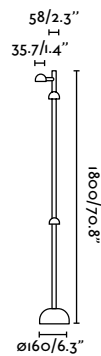

Brot 900 Beacon
Yembarastudio

IP65 incl.

reddot winner 2021

71253 ● Black 274,80€

Material	Body Aluminium Diff Opal Glass
Power	2x6W
Lumen Output	2x290lm
Light Source	SMD LED 2700K
Class	I
CRI	>80
Voltage (V/Hz)	100V-240V/50-60Hz
Beam angle	80°

Brot 1800 Beacon
Yembarastudio

IP65 incl.

reddot winner 2021

71254 ● Black 442,60€

Material	Body Aluminium Diff Opal Glass
Power	3x6W
Lumen Output	3x290lm
Light Source	SMD LED 2700K
Class	I
CRI	>80
Voltage (V/Hz)	100V-240V/50-60Hz
Beam angle	80°