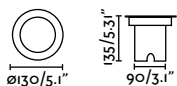

70302 10° 400lm ●● Satin Stainless + Matt Black **180,80€**

70303 38° 400lm ●● Satin Stainless + Matt Black **180,80€**

70308 10° 1000lm ● Satin Stainless **264,20€**

70309 38° 1000lm ● Satin Stainless **264,20€**

Material	Body Stainless Steel 316L + Aluminium Diff Transparent Glass
Power	6,5W
Light Source	COB LED 3000K
Class	I
CRI	>80
Voltage (V/Hz)	220V-240V/50-60Hz
Cut out (mm)	ø90
Resistance (Kg)	2000

Material	Body Stainless Steel 316L + Aluminium Diff Transparent Glass
Power	12,5W
Light Source	COB LED 3000K
Class	I
CRI	>80
Voltage (V/Hz)	100V-240V/50-60Hz
Cut out (mm)	ø165
Resistance (Kg)	2000