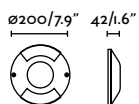

Loth 1L

IP67 IK10 incl.

70285 ● Matt Black 119,80€

Material	Body Aluminium Diff Opal PC
Power	6W
Lumen Output	210lm
Light Source	COB LED 3000K
Class	I
CRI	>80
Voltage (V/Hz)	220V-240V/50-60Hz
Resistance (Kg)	2000

Loth 2L

IP67 IK10 incl.

70286 ● Matt Black 130,70€

Material	Body Aluminium Diff Opal PC
Power	11,5W
Lumen Output	406lm
Light Source	COB LED 3000K
Class	I
CRI	>80
Voltage (V/Hz)	220V-240V/50-60Hz
Resistance (Kg)	2000

Loth 4L

IP67 IK10 incl.

70287 ● Matt Black 147,10€

Material	Body Aluminium Diff Opal PC
Power	13,5W
Lumen Output	472lm
Light Source	COB LED 3000K
Class	I
CRI	>80
Voltage (V/Hz)	220V-240V/50-60Hz
Resistance (Kg)	2000