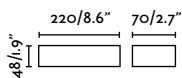

Doro 220

IP65 IK07 incl.

- 71900 Matt White 111,40€
- 71901 Dark Grey 111,40€
- 71902 Rust Brown 111,40€
- 71899 Teak 153,30€

Material	Body Aluminium Diff Prism Glass
Power	2x6,5W
Lumen Output	2x349lm
Light Source	SMD LED 3000K
Class	I
CRI	>80
Voltage (V/Hz)	220V-240V/50-60Hz

Doro 380

IP65 IK07 incl.

- 71903 Matt White 159,40€
- 71904 Dark Grey 159,40€
- 71905 Rust Brown 159,40€

Material	Body Aluminium Diff Prism Glass
Power	2x10W
Lumen Output	2x599lm
Light Source	SMD LED 3000K
Class	I
CRI	>80
Voltage (V/Hz)	100V-240V/50-60Hz

Doro 500

IP65 IK07 incl.

- 71906 Matt White 217,60€
- 71907 Dark Grey 217,60€
- 71908 Rust Brown 217,60€

Material	Body Aluminium Diff Prism Glass
Power	2x14W
Lumen Output	2x744lm
Light Source	SMD LED 3000K
Class	I
CRI	>80
Voltage (V/Hz)	220V-240V/50-60Hz