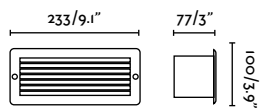

- 72094 Matt White 51,00€
- 72095 Dark Grey 51,00€

Material	Body Aluminium Diff Opal PC
Power	5W
Lumen Output	70lm
Light Source	SMD LED 3000K
Class	I
CRI	>80
Voltage (V/Hz)	100V-240V/50-60Hz
Cut out (mm)	230x89