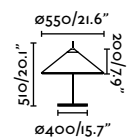

71569-01 ● Dark Grey + White 447,10€

71575-01 ● Dark Grey + White 434,70€

71576-01 ● Dark Grey + White 404,90€

Material	Body Aluminium
	Diff Opal PEMD
	Shade PEMD
Light Source	1 E27 max. 15W
Bulb incl.	No
Recom. Bulb	17463
Class	II
Cable	2 MT

Material	Body Aluminium
	Diff Opal PEMD
	Shade PEMD
Light Source	1 E27 max. 15W
Bulb incl.	No
Recom. Bulb	17463
Class	II
Cable	2 MT

Material	Body Aluminium
	Diff Opal PEMD
	Shade PEMD
Light Source	1 E27 max. 15W
Bulb incl.	No
Recom. Bulb	17463
Class	II
Cable	2 MT