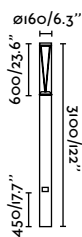

Lumen Output	CCT	Voltage (V/Hz)	Lens (°)	
750200	3738lm	2700K	100V-240V/50-60Hz	360°	1.451,20€
750200C	3738lm	2700K	220V-240V/50-60Hz	360°	1.561,80€
750200D	3738lm	2700K	220V-240V/50-60Hz	360°	1.493,70€
750201	3748lm	2700K	100V-240V/50-60Hz	360 WIDE°	1.451,10€
750201C	3748lm	2700K	220V-240V/50-60Hz	360 WIDE°	1.561,80€
750201D	3748lm	2700K	220V-240V/50-60Hz	360 WIDE°	1.493,70€
750202	3664lm	2700K	100V-240V/50-60Hz	180°	1.460,40€
750202C	3664lm	2700K	220V-240V/50-60Hz	180°	1.571,20€
750202D	3664lm	2700K	220V-240V/50-60Hz	180°	1.503,10€
750210	3500lm	3000K	100V-240V/50-60Hz	360°	1.451,10€
750210C	3854lm	3000K	220V-240V/50-60Hz	360°	1.561,80€
750210D	3854lm	3000K	220V-240V/50-60Hz	360°	1.493,70€
750211	4022lm	3000K	100V-240V/50-60Hz	360 WIDE°	1.451,10€
750211C	3864lm	3000K	220V-240V/50-60Hz	360 WIDE°	1.561,80€
750211D	3864lm	3000K	220V-240V/50-60Hz	360 WIDE°	1.493,70€
750212	3579lm	3000K	100V-240V/50-60Hz	180°	1.460,40€
750212C	3777lm	3000K	220V-240V/50-60Hz	180°	1.571,20€
750212D	3777lm	3000K	220V-240V/50-60Hz	180°	1.503,10€
750220	3970lm	4000K	100V-240V/50-60Hz	360°	1.451,10€
750220C	3970lm	4000K	220V-240V/50-60Hz	360°	1.561,80€
750220D	3970lm	4000K	220V-240V/50-60Hz	360°	1.493,70€
750221	3980lm	4000K	100V-240V/50-60Hz	360 WIDE°	1.451,10€
750221C	3980lm	4000K	220V-240V/50-60Hz	360 WIDE°	1.561,80€
750221D	3980lm	4000K	220V-240V/50-60Hz	360 WIDE°	1.493,70€
750222	3890lm	4000K	100V-240V/50-60Hz	180°	1.460,40€
750222C	3890lm	4000K	220V-240V/50-60Hz	180°	1.571,20€
750222D	3890lm	4000K	220V-240V/50-60Hz	180°	1.503,10€

180°

360°

360° WIDE