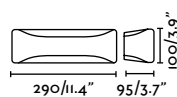

Lotus
Estudi Ribaudí

IP65 IK08 incl.

- 71222 ● Matt White 167,80€
- 71223 ● Dark Grey 167,80€

Material	Body Aluminium Diff Opal PC
Power	18W
Lumen Output	1700lm
Light Source	SMD LED 3000K
Class	I
CRI	>80
Voltage (V/Hz)	100V-240V/50-60Hz

View
Estudi Ribaudí

IP54 SEA SIDE SUITABLE

- 71519 ● Dark Grey 66,60€

Material	Body ABS + PC Diff Opal PP
Light Source	1 E27 max. 15W
Bulb incl.	No
Recom. Bulb	17463
Class	II