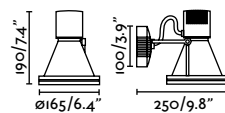

Project 73
Àlex & Manel Llusçà

- 71383 ● Grey 67,00€
- 71390 ● Dark Grey 67,10€

Material	Body Aluminium
	Diff Transparent Glass
Light Source	1 GU10 max. 5W
Bulb incl.	No
Recom. Bulb	17334
Class	I

Project 165
Àlex & Manel Llusçà

- 71389 ● Dark Grey 138,90€

Material	Body Aluminium
	Diff Transparent Glass
Light Source	1 E27 max. 15W
Bulb incl.	No
Recom. Bulb	17398
Class	I

Alfa
Àlex & Manel Llusçà

- 70025 ● Dark Grey 174,80€

Material	Body Aluminium
	Diff Transparent Glass
Power	13W
Lumen Output	845lm
Light Source	COB LED 3000K
Class	I
CRI	>80
Voltage (V/Hz)	100V-240V/50-60Hz
Beam angle	80°