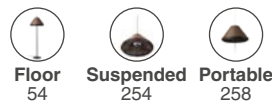

Saigon C70
Nahtrang

IP65/44

- 71575P-09 Dark Grey + Beige **663,90€**
- 71575P-11 Dark Grey + Green **663,90€**
- 71575P-13 Dark Grey + Ochre **663,90€**

Material	Body Aluminium
	Diff Opal PEMD
	Shade PP
Light Source	1 E27 max. 15W
Bulb incl.	No
Recom. Bulb	17463
Class	II
Cable	2 MT

Saigon W70
Nahtrang

IP65/44

- 71575P-07 Dark Grey + Brown **567,70€**

Material	Body Aluminium
	Diff Opal PEMD
	Shade Synthetic Wicker
Light Source	1 E27 max. 15W
Bulb incl.	No
Recom. Bulb	17463
Class	II
Cable	2 MT

Saigon T70
Nahtrang

IP65/44

- 71575P-05 Dark Grey + Cream **426,70€**
- 71575P-06 Dark Grey + Brown **426,80€**

Material	Body Aluminium
	Diff Opal PEMD
	Shade Textilene
Light Source	1 E27 max. 15W
Bulb incl.	No
Recom. Bulb	17463
Class	II
Cable	2 MT