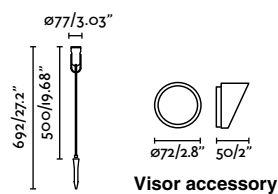

Visor Accessory

70039 ● Black 17,30€

Material	Body Aluminium