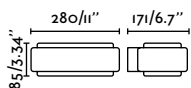

74401 ● Dark Grey 70,40€

Material	Body Aluminium
	Diff Opal PC
Light Source	1 E27 max. 15W
Bulb incl.	No
Recom. Bulb	17463
Class	I