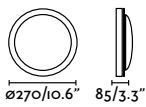

Dakron

IP65 IK10 SEA SIDE SUITABLE

70722 ● Matt White 50,40€

Material	Body ABS
	Diff Opal PC
Light Source	1 E27 max. 15W
Bulb incl.	No
Recom. Bulb	17463
Class	II

Yen

IP54 IK10

70690 ● Grey 66,70€

Material	Body Aluminium
	Diff Opal PC
Light Source	1 E27 max. 15W
Bulb incl.	No
Recom. Bulb	17463
Class	I