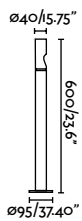

180° accessory