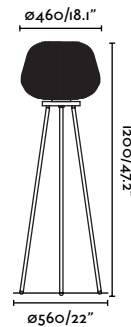

Suspended
252

outdoor

Portable

Akane
Pepe Laudet

IP44

71262 ●● Matt Black + Green 588,20€

71263 ●● Matt Black + Beige 588,20€

Material	Body Steel
	Shade PP
Light Source	E27 max. 12W
Bulb incl.	No
Recom. Bulb	17425
Class	II
Cable	5 MT