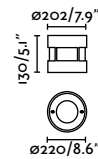

Suria offers three different sizes of floor recessed luminaires, each with two fixed optics specifically designed to enhance their versatility. Its glass finish and stainless steel ring, complemented by discreet hardware, make Suria exceptionally robust.