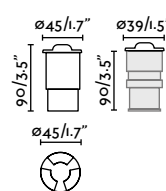

70662 3000K 17,6lm ● Satin Stainless **41,80€**
70662W 2700K 17,6lm ● Satin Stainless **41,80€**

Material	Body Stainless Steel 316L Diff Opal Glass
Power	3W
Light Source	COB LED
Class	III
CRI	>80
Voltage (V/Hz)	24VDC/50-60Hz
Beam angle	120°
Cut out (mm)	ø40
Recom. Driver	98324006
Resistance (Kg)	1000

*Drivers info pag. 464