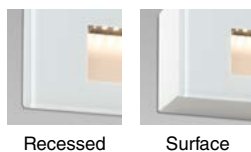

Surface

Dart Box SQ recessed

70276 Black **15,40€**

Material	Body PC

Recessed