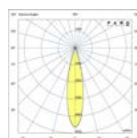

Family	Finish	Color T°	Beam Angle
75300- Puk Projector ø36	2 Black	2 2700K 3 3000K	1 8° 2 20° 3 40°

8° COB LED 4W CRI>80
325lm 2700K
COB LED 4W CRI>80
336lm 3000K

20° COB LED 4W CRI>80
350lm 2700K
COB LED 4W CRI>80
361lm 3000K