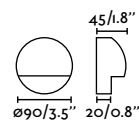

- 72330 Brass 89,70€

Material	Body Aluminium Diff Transparent PMMA
Power	4,5W
Lumen Output	160lm
Light Source	SMD LED 3000K
Class	I
CRI	>80
Voltage (V/Hz)	100V-240V/50-60Hz