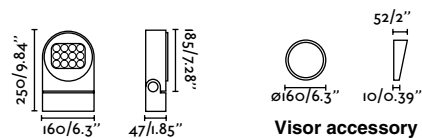

Muur 250 Visor Accessory

71771V ● Dark Grey 36,80€

Material	Body Aluminium