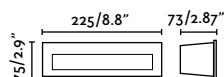

70288 ● White 101,40€
70289 ● Dark Grey 101,40€

70271 ● Matt White 101,30€
70638 ● Dark Grey 99,30€

70162 ● Dark Grey 80,10€
70163 ● Matt White 80,10€

Material	Body Aluminium
	Diff Transparent PC
Power	5W
Lumen Output	722lmIm
Light Source	SMD LED 4000K
Dimmable K	2200-2700-3200-4000K
Class	I
CRI	≥80
Voltage (V/Hz)	220V-240V/50-60Hz
Cut out (mm)	66x140
Cable	0.3 MT

Material	Body Aluminium
	Diff Transparent PC
Power	8W
Lumen Output	496lm
Light Source	SMD LED 3000K
Class	I
CRI	>80
Voltage (V/Hz)	220V-240V/50-60Hz
Cut out (mm)	215x65

Material	Body Aluminium
	Diff Opal PC
Power	5W
Lumen Output	277lm
Light Source	SMD LED 3000K
Class	I
CRI	>80
Voltage (V/Hz)	100V-240V/50-60Hz
Cut out (mm)	95x65