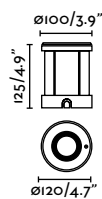

71489N ● Satin Stainless 81,10€

Material	Body Stainless Steel 316L + Aluminium Diff Transparent Glass
Light Source	1 GU10 max. 8W
Bulb incl.	No
Recom. Bulb	17324
Class	I
Cut out (mm)	ø100
Resistance (Kg)	2000