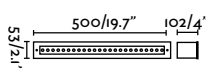

- 71732 25° 1367lm ● Satin Stainless **445,50€**
- 71733 30x60° 1413lm ● Satin Stainless **445,50€**

Material	Body Stainless Steel 316L
	Diff Transparent Glass
Power	16W
Light Source	SMD LED 3000K
Class	III
CRI	≥90
Voltage (V/Hz)	24VDC
Cut out (mm)	520x53
Recom. Driver	98324020U
Resistance (Kg)	1000

*Drivers info pag. 464