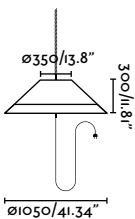

- 71584-10 Dark Grey + Beige **752,50€**
- 71584-12 Dark Grey + Green **752,50€**
- 71584-14 Dark Grey + Ochre **752,50€**

Material	Body Aluminium
	Diff Opal PEMD
	Shade PP
Light Source	1 E27 max. 15W
Bulb incl.	No
Recom. Bulb	17463
Class	II
Cable	3 MT

*Rope not included

Floor
52