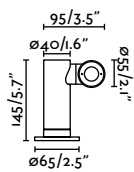

70783 ● Dark Grey 139,30€

Material	Body Aluminium
	Diff Opal Glass
Power	6W
Lumen Output	470lm
Light Source	COB LED 3000K
Class	I
CRI	>80
Voltage (V/Hz)	220V-240V/50-60Hz
Beam angle	30°

Spike
224