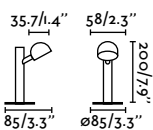

Brot 600
Yembarastudio

IP65 incl. 355° IP68 CONNECTOR

reddot winner 2021

75573 ● Black 115,90€

Material	Body Aluminium
Power	7W
Lumen Output	290lm
Light Source	SMD LED 2700K
Class	II
CRI	>80
Voltage (V/Hz)	100V-240V/50-60Hz
Beam angle	80°
Cable	2 MT