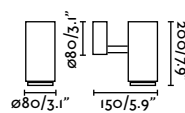

Zoom 18° to 45°

Slot 200
Lucid Product Design

IP65 IK08 incl.

70035 ● Black 165,10€

Material	Body Aluminium Diff Transparent Glass
Power	13W
Lumen Output	944lm
Light Source	COB LED 3000K
Class	I
CRI	>80
Voltage (V/Hz)	100V-240V/50-60Hz
Beam angle	28°