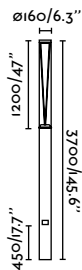

Lumen Output	CCT	Voltage (V/Hz)	Lens (°)	
750300	3943lm	2700K	100V-240V/50-60Hz	360°	1.527,60€
750300C	3943lm	2700K	220V-240V/50-60Hz	360°	1.638,30€
750300D	3943lm	2700K	220V-240V/50-60Hz	360°	1.570,20€
750301	3997lm	2700K	100V-240V/50-60Hz	360 WIDE°	1.527,60€
750301C	3997lm	2700K	220V-240V/50-60Hz	360 WIDE°	1.638,30€
750301D	3997lm	2700K	220V-240V/50-60Hz	360 WIDE°	1.570,20€
750302	3726lm	2700K	100V-240V/50-60Hz	180°	1.537,00€
750302C	3726lm	2700K	220V-240V/50-60Hz	180°	1.647,70€
750302D	3726lm	2700K	220V-240V/50-60Hz	180°	1.579,60€
750310	3893lm	3000K	100V-240V/50-60Hz	360°	1.527,60€
750310C	4065lm	3000K	220V-240V/50-60Hz	360°	1.638,30€
750310D	4065lm	3000K	220V-240V/50-60Hz	360°	1.570,20€
750311	4258lm	3000K	100V-240V/50-60Hz	360 WIDE°	1.527,60€
750311C	4121lm	3000K	220V-240V/50-60Hz	360 WIDE°	1.638,30€
750311D	4121lm	3000K	220V-240V/50-60Hz	360 WIDE°	1.570,20€
750312	3724lm	3000K	100V-240V/50-60Hz	180°	1.537,00€
750312C	3841lm	3000K	220V-240V/50-60Hz	180°	1.647,70€
750312D	3841lm	3000K	220V-240V/50-60Hz	180°	1.579,60€
750320	4187lm	4000K	100V-240V/50-60Hz	360°	1.527,60€
750320C	4187lm	4000K	220V-240V/50-60Hz	360°	1.638,30€
750320D	4187lm	4000K	220V-240V/50-60Hz	360°	1.570,20€
750321	4245lm	4000K	100V-240V/50-60Hz	360 WIDE°	1.527,60€
750321C	4245lm	4000K	220V-240V/50-60Hz	360 WIDE°	1.638,30€
750321D	4245lm	4000K	220V-240V/50-60Hz	360 WIDE°	1.570,20€
750322	3956lm	4000K	100V-240V/50-60Hz	180°	1.537,30€
750322C	3956lm	4000K	220V-240V/50-60Hz	180°	1.647,70€
750322D	3956lm	4000K	220V-240V/50-60Hz	180°	1.579,60€

180°

360°

360° WIDE