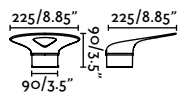

Lotus
Estudi Ribaudí

IP65 IK08 incl.

- 71222 ● Matt White 167,80€
- 71223 ● Dark Grey 167,80€

Material	Body Aluminium Diff Opal PC
Power	18W
Lumen Output	1700lm
Light Source	SMD LED 3000K
Class	I
CRI	>80
Voltage (V/Hz)	100V-240V/50-60Hz

View
Estudi Ribaudí

IP54 SEA SIDE SUITABLE

- 71519 ● Dark Grey 66,60€

Material	Body ABS + PC Diff Opal PP
Light Source	1 E27 max. 15W
Bulb incl.	No
Recom. Bulb	17463
Class	II