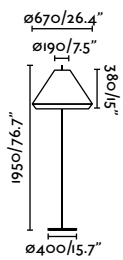

Saigon 1950 T70
Nahtrang

IP65/44

- 71569-05 Dark Grey + Cream **559,20€**
- 71569-06 Dark Grey + Brown **559,30€**

Material	Body Aluminium
	Diff Opal PEMD
	Shade Textilene
Light Source	1 E27 max. 15W
Bulb incl.	No
Recom. Bulb	17463
Class	II
Cable	2 MT

Saigon 1200 T70
Nahtrang

IP65/44

- 71575-05 Dark Grey + Cream **546,90€**
- 71575-06 Dark Grey + Brown **547,00€**

Material	Body Aluminium
	Diff Opal PEMD
	Shade Textilene
Light Source	1 E27 max. 15W
Bulb incl.	No
Recom. Bulb	17463
Class	II
Cable	2 MT

Spike
242

Suspended
254

Portable
258