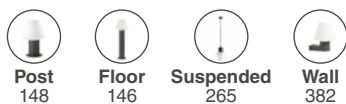

Mistu 2L
Faro Lab

IP44

74435F2-02 ● Dark Grey + Opal 498,70€

Material	Body Aluminium Diff Opal PMMA
Light Source	2 E27 max. 15W
Bulb incl.	No
Recom. Bulb	17437
Class	I

Mistu 3L
Faro Lab

IP44

74436F3-02 ● Dark Grey + Opal 566,70€

Material	Body Aluminium Diff Opal PMMA
Light Source	3 E27 max. 15W
Bulb incl.	No
Recom. Bulb	17437
Class	I