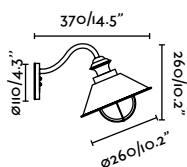

71129 ● Rust Brown 128,50€

Material	Body Steel
	Diff Transparent Glass
Light Source	1 E27 max. 15W
Bulb incl.	No
Recom. Bulb	17463
Class	I

Pole
170

Suspended
266