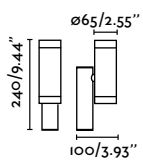

Blind Cap included