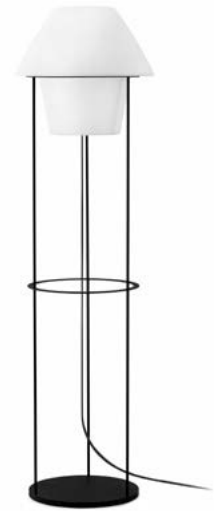

Versus Structure S
Pepe Laudet

74422 ● Black 217,10€

Material	Body Steel
-----------------	-------------------

Versus Structure L
Pepe Laudet

74424 ● Black 255,50€

Material	Body Steel
-----------------	-------------------