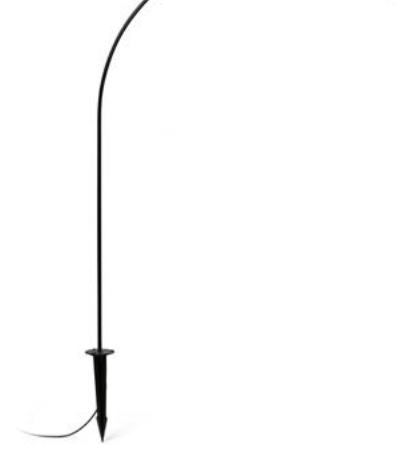

Material	Body Stainless Steel
	Diff Opal Glass
Power	3W
Lumen Output	154lm
Light Source	COB LED 2700K
CRI	>90
Cable	0.5 MT

Cuca 1193
Faro Lab

IP65 IK06

NEW

75566
Driver incl. ● Black **263,70€**

Class II
Voltage (V/Hz) 220V-240V/50-60Hz