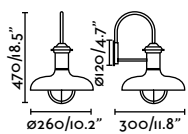

Estoril

IP33 IK06

71140 ● Rust Brown 102,30€

Material	Body Steel
	Diff Transparent Glass
Light Source	1 E27 max. 15W
Bulb incl.	No
Recom. Bulb	17462
Class	I

Wally

IP44

74261 ● Rust Brown 88,50€

Material	Body Steel
	Diff Transparent Glass
Light Source	1 E27 max. 15W
Bulb incl.	No
Recom. Bulb	17463
Class	I