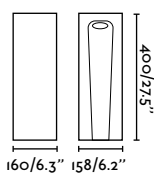

Grot 400 Beacon
Faro Lab

IP55 IK06 incl. SEA SIDE SUITABLE IP68 CONNECTOR

NEW

- 75631 2700K 77lm ● Concrete **292,90€**
- 75634 3000K 110lm ● Concrete **292,90€**

Material	Body Concrete
Power	6,5W
Light Source	SMD LED
Class	II
CRI	≥80
Voltage (V/Hz)	100V-277V/50-60Hz

Grot 700 Beacon
Faro Lab

IP55 IK06 incl. SEA SIDE SUITABLE IP68 CONNECTOR

NEW

- 75632 2700K 77lm ● Concrete **367,00€**
- 75635 3000K 110lm ● Concrete **367,00€**

Material	Body Concrete
Power	6,5W
Light Source	SMD LED
Class	II
CRI	≥80
Voltage (V/Hz)	100V-277V/50-60Hz