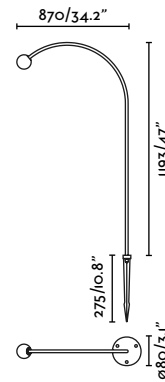

Cuca 300
Faro Lab

IP65 IK06

NEW

75583
Driver incl. ● Black **167,50€**

Class II
Voltage (V/Hz) 220V-240V/50-60Hz

75581
Driver not incl.* ● Black **155,30€**

Class III
Voltage (V/Hz) 24VDC

*Drivers info pag. 464

Material	Body Stainless Steel
	Diff Opal Glass
Power	3W
Lumen Output	154lm
Light Source	COB LED 2700K
CRI	>90
Cable	0.5 MT

Cuca 650
Faro Lab

IP65 IK06

NEW

75565
Driver incl. ● Black **242,00€**

Class II
Voltage (V/Hz) 220V-240V/50-60Hz

75561
Driver not incl.* ● Black **197,00€**

Class III
Voltage (V/Hz) 24VDC

*Drivers info pag. 464

Material	Body Stainless Steel
	Diff Opal Glass
Power	3W
Lumen Output	154lm
Light Source	COB LED 2700K
CRI	>90
Cable	0.5 MT

Cuca 1193
Faro Lab

IP65 IK06

NEW

75566
Driver incl. ● Black **263,70€**

Class II
Voltage (V/Hz) 220V-240V/50-60Hz

75562
Driver not incl.* ● Black **219,00€**

Class III
Voltage (V/Hz) 24VDC

*Drivers info pag. 464

Material	Body Stainless Steel
	Diff Opal Glass
Power	3W
Lumen Output	154lm
Light Source	COB LED 2700K
CRI	>90
Cable	0.5 MT