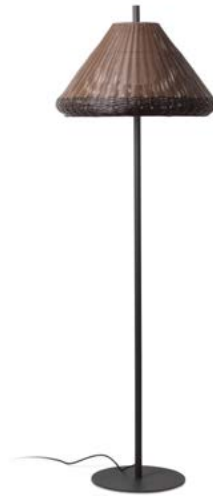

Saigon 1950 W70
Nahtrang

IP65/44

71569-07 ●● Dark Grey + Brown 700,10€

Saigon 1200 W70
Nahtrang

IP65/44