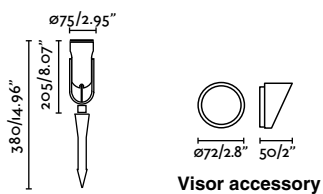

Slot 200 Spike
Lucid Product Design

IP65 IK08 incl.

70037 ● Black 164,60€

Material	Body Aluminium
	Diff Transparent Glass
Power	13W
Lumen Output	750lm
Light Source	COB LED 3000K
Class	I
CRI	>80
Voltage (V/Hz)	100V-240V/50-60Hz
Beam angle	28°
Cable	1.5 MT

Visor Accessory

70039 ● Black 17,30€

Material	Body Aluminium