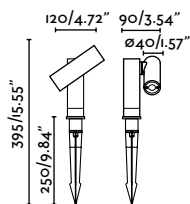

Seth 280

IP44 IK06 incl.

70227 ● Matt Black 89,60€

Material	Body Aluminium
	Diff Transparent PMMA
Power	6W
Lumen Output	375lm
Light Source	SMD LED 2700K
Class	II
CRI	>80
Voltage (V/Hz)	100V-240V/50-60Hz
Beam angle	40°
Cable	2 MT