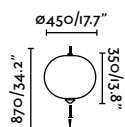

Saigon 870 R45
Nahtrang

IP65/44

71576P-04 ● Dark Grey + White 239,60€

Material	Body Aluminium
	Shade PEMD
Light Source	1 E27 max. 15W
Bulb incl.	No
Recom. Bulb	17463
Class	II
Cable	2 MT

Saigon 1500 R45
Nahtrang

IP65/44

71575P-04 ● Dark Grey + White 269,50€

Material	Body Aluminium
	Shade PEMD
Light Source	1 E27 max. 15W
Bulb incl.	No
Recom. Bulb	17463
Class	II
Cable	2 MT