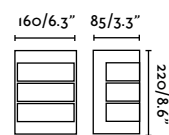

72281

● Satin Stainless 49,00€

Material	Body Stainless Steel 304
	Diff Opal PC
Light Source	1 E27 max. 15W
Bulb incl.	No
Recom. Bulb	17463
Class	II