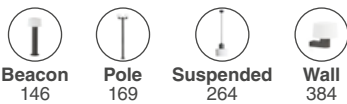

Material	Body Aluminium
	Diff Opal PMMA
Light Source	1 E27 max. 15W
Bulb incl.	No
Recom. Bulb	17437
Class	I

Muffin 259
Àlex & Manel Lluscà

IP44

74433S-04 ● Dark Grey + Opal 104,20€

Material	Body Aluminium
	Diff Opal PMMA
Light Source	1 E27 max. 15W
Bulb incl.	No
Recom. Bulb	17437
Class	I