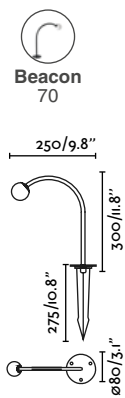

Cuca 300
Faro Lab

IP65 IK06

NEW

75583
Driver incl. ● Black **167,50€**

Class II
Voltage (V/Hz) 220V-240V/50-60Hz

75581
Driver not incl.* ● Black **155,30€**

Class III
Voltage (V/Hz) 24VDC

*Drivers info pag. 464

Material	Body Stainless Steel
	Diff Opal Glass
Power	3W
Lumen Output	154lm
Light Source	COB LED 2700K
CRI	>90
Cable	0.5 MT

Cuca 650
Faro Lab

IP65 IK06

NEW

75565
Driver incl. ● Black **242,00€**

Class II
Voltage (V/Hz) 220V-240V/50-60Hz

75561
Driver not incl.* ● Black **197,00€**

Class III
Voltage (V/Hz) 24VDC

*Drivers info pag. 464

Material	Body Stainless Steel
	Diff Opal Glass
Power	3W
Lumen Output	154lm
Light Source	COB LED 2700K
CRI	>90
Cable	0.5 MT

Cuca 1193
Faro Lab

IP65 IK06

NEW

75566
Driver incl. ● Black **263,70€**

Class II
Voltage (V/Hz) 220V-240V/50-60Hz

75562
Driver not incl.* ● Black **219,00€**

Class III
Voltage (V/Hz) 24VDC

*Drivers info pag. 464

Material	Body Stainless Steel
	Diff Opal Glass
Power	3W
Lumen Output	154lm
Light Source	COB LED 2700K
CRI	>90
Cable	0.5 MT