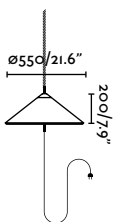

71584-01 ● Dark Grey + White 287,10€

71584-04 ● Dark Grey + White 241,90€

71584-03 ● Dark Grey + White 228,40€

Material	Body Aluminium
	Shade PEMD
Light Source	1 E27 max. 15W
Bulb incl.	No
Recom. Bulb	17463
Class	II
Cable	3 MT

*Rope not included

Material	Body Aluminium
	Shade PEMD
Light Source	1 E27 max. 15W
Bulb incl.	No
Recom. Bulb	17463
Class	II
Cable	3 MT

*Rope not included

Material	Body Aluminium
	Shade PEMD
Light Source	1 E27 max. 15W
Bulb incl.	No
Recom. Bulb	17463
Class	II
Cable	3 MT

*Rope not included