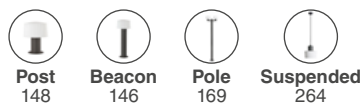

74432A-04 ● Dark Grey + Opal 102,90€

Material	Body Aluminium
	Diff Opal PMMA
Light Source	1 E27 max. 15W
Bulb incl.	No
Recom. Bulb	17437
Class	I