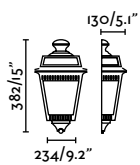

71424

● Rust Brown + Transparent 100,00€

Material	Body Steel
	Diff Transparent Glass
Light Source	1 E27 max. 15W
Bulb incl.	No
Recom. Bulb	17463
Class	I