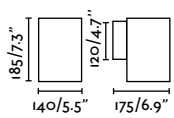

Thon 1L

IP55 IK06 incl.

70283 ● Dark Grey 270,50€

Material	Body Aluminium Diff Opal Glass
Power	15W
Lumen Output	825lm
Light Source	COB LED 3000K
Class	I
CRI	>80
Voltage (V/Hz)	220V-240V/50-60Hz
Beam angle	18°

Thon 2L

IP55 IK06 incl.

70284 ● Dark Grey 319,20€

Material	Body Aluminium Diff Opal Glass
Power	2x15W
Lumen Output	2x859lm
Light Source	COB LED 3000K
Class	I
CRI	>80
Voltage (V/Hz)	220V-240V/50-60Hz
Beam angle	18°