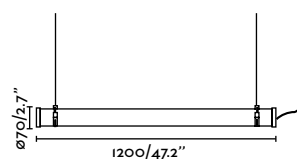

Canopy accessory

75755 Matt Black 26,20€

Material Body Aluminium

outdoor

Suspended

OUTDOOR

LIGHTING

CEILING