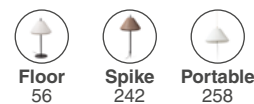

- 71579C-05 Dark Grey + Cream **413,40€**
- 71579C-06 Dark Grey + Brown **413,50€**

Material	Body Aluminium
	Diff Opal PEMD
	Shade Textilene
Light Source	1 E27 max. 15W
Bulb incl.	No
Recom. Bulb	17463
Class	II
Cable	1.2 MT