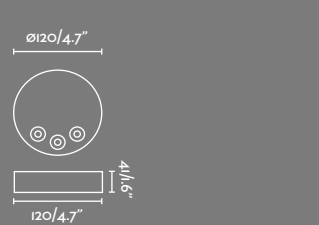

- 75713-1 ● White 67,90€
- 75713-2 ● Black 67,90€