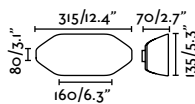

Bu-Oh
Estudi Ribaudí

IP65 incl.

- 71212 ● Dark Grey **159,50€**
- 71215 ● Matt White **156,50€**

Material	Body Aluminium Diff Opal PC
Power	12W
Lumen Output	390lm
Light Source	SMD LED 3000K
Class	I
CRI	>80
Voltage (V/Hz)	100V-240V/50-60Hz

Future
Estudi Ribaudí

IP44 IK08 **SEA SIDE SUITABLE**

- 71516 ● Matt White **66,70€**
- 71517 ● Dark Grey **66,70€**

Material	Body PC Diff Opal PC
Light Source	1 E27 max. 15W
Bulb incl.	No
Recom. Bulb	17437
Class	II