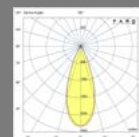

 COB LED 6W CRI>80
481lm 2700K

15° COB LED 6W CRI>80
496lm 3000K

 COB LED 6W CRI>80
553lm 2700K

24° COB LED 6W CRI>80
570lm 3000K

 COB LED 6W CRI>80
508lm 2700K

38° COB LED 6W CRI>80
524lm 3000K

Visor Accessory