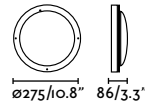

Dakron

IP65 IK10 SEA SIDE SUITABLE

70722 ● Matt White 50,40€

Material	Body ABS
	Diff Opal PC
Light Source	1 E27 max. 15W
Bulb incl.	No
Recom. Bulb	17463
Class	II

Yen

IP54 IK10

70690 ● Grey 66,70€

Material	Body Aluminium
	Diff Opal PC
Light Source	1 E27 max. 15W
Bulb incl.	No
Recom. Bulb	17463
Class	I