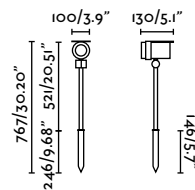

Foc 210 Spike

IP65 incl.

70158 ● Dark Grey 165,80€

Material	Body Aluminium
	Diff Transparent Glass
Power	16W
Lumen Output	800lm
Light Source	COB LED 3000K
Class	I
CRI	>80
Voltage (V/Hz)	220V-240V/50Hz
Beam angle	36°
Cable	0.5 MT

Foc 520 Spike

IP65 incl.

70159 ● Dark Grey 177,00€

Material	Body Aluminium
	Diff Transparent Glass
Power	16W
Lumen Output	800lm
Light Source	COB LED 3000K
Class	I
CRI	>80
Voltage (V/Hz)	220V-240V/50Hz
Beam angle	36°
Cable	0.5 MT

Wall
206