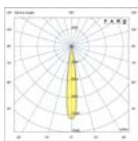

Family	Finish	Color T°	Beam Angle
71790- Kov Rounded 1 light	1 White	2 2700K	1 14° 2 22° 3 30°
	2 Black	3 3000K	

COB LED 6W CRI>80
747lm 2700K
14° COB LED 6W CRI>80
791lm 3000K