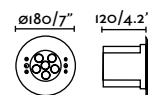

70443 ● Satin Stainless 190,40€

70444 ● Satin Stainless 273,60€

70455 ● Satin Stainless 399,00€

Material	Body Stainless Steel 316L Diff Transparent Glass
Power	3W
Lumen Output	196lm
Light Source	SMD LED 4000K
Class	III
CRI	>80
Voltage (V/Hz)	24VDC
Beam angle	30°
Cut out (mm)	ø234
Recom. Driver	98324026

*Drivers info pag. 464

Material	Body Stainless Steel 316L Diff Transparent Glass
Power	5W
Lumen Output	348lm
Light Source	SMD LED 4000K
Class	III
CRI	>80
Voltage (V/Hz)	24VDC
Beam angle	30°
Cut out (mm)	ø230
Recom. Driver	98324026

*Drivers info pag. 464

Material	Body Stainless Steel 316L + ABS Diff Transparent Glass
Power	18W
Lumen Output	600lm
Light Source	SMD LED 4000K
Class	III
CRI	85
Voltage (V/Hz)	24VDC
Beam angle	25°
Cut out (mm)	ø156
Recom. Driver	98324020U

*Drivers info pag. 464