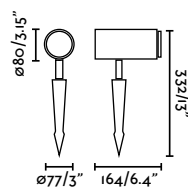

Wall
208

Zoom 18° to 45°

Tono

IP44

73150 ● Matt Black 51,00€

Material	Body Aluminium
	Diff Transparent Glass
Light Source	1 GU10 max. 8W
Bulb incl.	No
Recom. Bulb	17334
Class	I
Cable	2 MT

Garten Lampholder

IP54/44