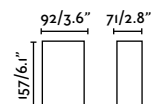

70812 ● Dark Grey 123,70€

70813 ● Matt White 123,70€

Material	Body Aluminium
	Diff Transparent Glass
Power	2x3W
Lumen Output	2x198lm
Light Source	COB LED 4000K
Class	I
CRI	>80
Voltage (V/Hz)	100V-240V/50-60Hz
Beam angle	110°