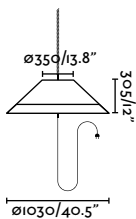

71584-08 ●● Dark Grey + Brown 740,20€

Material	Body Aluminium
	Diff Opal PEMD
	Shade Synthetic Wicker
Light Source	1 E27 max. 15W
Bulb incl.	No
Recom. Bulb	17463
Class	II
Cable	3 MT

*Rope not included

Floor
54