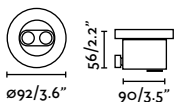

71701 ● Matt Black 136,10€

71702 ● Matt Black 127,60€

71716 13° 2580lm ● Matt Black 354,80€

71717 40° 2580lm ● Matt Black 347,80€

Material	Body Aluminium
	Diff Transparent Glass
Power	4W
Lumen Output	269,8lm
Light Source	SMD LED 3000K
Class	III
CRI	≥90
Voltage (V/Hz)	24VDC
Beam angle	13°
Cut out (mm)	ø82
Recom. Driver	98324020U

*Drivers info pag. 464

Recessed box	
71703	● Black 35,70€
Material	Body ABS
Cut out	175x195

Material	Body Aluminium
	Diff Transparent Glass
Power	8W
Lumen Output	639lm
Light Source	SMD LED 3000K
Class	III
CRI	≥90
Voltage (V/Hz)	24VDC
Beam angle	13°
Cut out (mm)	ø82
Recom. Driver	98324015U

*Drivers info pag. 464

Recessed box	
71703	● Black 35,70€
Material	Body ABS
Cut out	175x195

Material	Body Aluminium + ABS
	Diff Transparent Glass
Power	25W
Light Source	SMD LED 3000K
Class	III
CRI	≥90
Voltage (V/Hz)	24VDC
Cut out (mm)	250x235
Recom. Driver	98324030

*Drivers info pag. 464