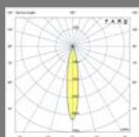

Family	Finish	Color T°	Beam Angle
75702- Clap Projector	2 Black	2 2700K	1 15°
	3 White	3 3000K	2 24°
			3 38°

COB LED 6W CRI>80
481lm 2700K

15° COB LED 6W CRI>80
496lm 3000K