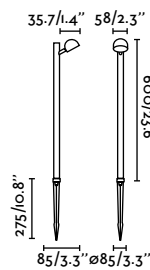

Brot 200
Yembarastudio

IP65 incl. 355° IP68 CONNECTOR

reddot winner 2021

75570 ● Black 96,10€

Material	Body Aluminium
Power	7W
Lumen Output	290lm
Light Source	SMD LED 2700K
Class	II
CRI	>80
Voltage (V/Hz)	100V-240V/50-60Hz
Beam angle	80°
Cable	2 MT

Brot 600
Yembarastudio

IP65 incl. 355° IP68 CONNECTOR

reddot winner 2021

75571 ● Black 106,20€

Material	Body Aluminium
Power	7W
Lumen Output	290lm
Light Source	SMD LED 2700K
Class	II
CRI	>80
Voltage (V/Hz)	100V-240V/50-60Hz
Beam angle	80°
Cable	2 MT