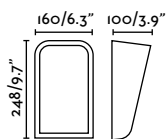

Mask
Lucid Product Design

IP65 IK06 incl. SEA SIDE SUITABLE

71279 ● Dark Grey 253,00€

Material	Body Aluminium Diff Opal Glass
Power	15W
Lumen Output	550lm
Light Source	SMD LED 3000K
Class	I
CRI	>80
Voltage (V/Hz)	100V-240V/50-60Hz

Half
Nahtrang

IP65 incl.

71537 ● Dark Grey 159,10€

Material	Body Aluminium Diff Opal Glass
Power	20W
Lumen Output	1350lm
Light Source	SMD LED 3000K
Class	I
CRI	>80
Voltage (V/Hz)	220V-240V/50-60Hz