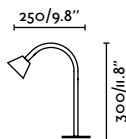

Material	Body Stainless Steel
	Diff Transparent Glass
Power	3W
Lumen Output	154lm
Light Source	COB LED 2700K
CRI	>90
Cable	0.5 MT

outdoor

Floor

Grot 400 Beacon
Faro Lab

IP55 IK06 incl. SEA SIDE SUITABLE IP68 CONNECTOR