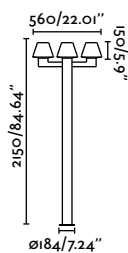

Mistu 2L
Faro Lab

IP44

74435F2-02 ● Dark Grey + Opal 498,70€

Material	Body Aluminium Diff Opal PMMA
Light Source	2 E27 max. 15W
Bulb incl.	No
Recom. Bulb	17437
Class	I

Mistu 3L
Faro Lab

IP44

74436F3-02 ● Dark Grey + Opal 566,70€

Material	Body Aluminium Diff Opal PMMA
Light Source	3 E27 max. 15W
Bulb incl.	No
Recom. Bulb	17437
Class	I