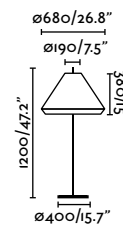

Portable
258

Spike
242

Suspended
254

Portable
258

Saigon 1950 T70
Nahtrang

IP65/44

- 71569-05 Dark Grey + Cream **559,20€**
- 71569-06 Dark Grey + Brown **559,30€**

Material	Body Aluminium
	Diff Opal PEMD
	Shade Textilene
Light Source	1 E27 max. 15W
Bulb incl.	No
Recom. Bulb	17463
Class	II
Cable	2 MT