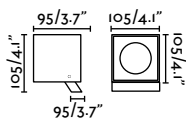

Flow
Alegre Design

IP65 IK07 360° 160° 180°

71546 ● Matt Black 79,80€

Material	Body PC + Aluminium Diff Opal PC
Light Source	1 GU10 max. 5W
Bulb incl.	No
Recom. Bulb	17334
Class	II
Cable	2.5 MT

Spike accessory

71548 ● Matt Black 13,30€

Material	Body Aluminium

Oko

IP65 IK08 incl.

70161 ● Dark Grey 191,20€

Material	Body Aluminium Diff Transparent Glass
Power	20W
Lumen Output	1400lm
Light Source	COB LED 3000K
Class	I
CRI	>80
Voltage (V/Hz)	220V-240V/50-60Hz
Beam angle	30°

Plom

IP64 IK06 incl. 90°

70912 ● Dark Grey 141,70€

Material	Body Aluminium Diff Transparent PMMA
Power	8,5W
Lumen Output	635lm
Light Source	COB LED 3000K
Class	I
CRI	>80
Voltage (V/Hz)	100V-240V/50-60Hz