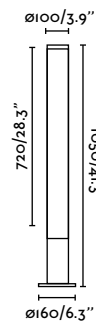

75546 ● Dark Grey 303,20€

Material	Body Aluminium Diff Translucent PC
Power	28W
Lumen Output	3036lm
Light Source	SMD LED 3000K
Class	I
CRI	90
Voltage (V/Hz)	220V-240V/50-60Hz
Beam angle	280°

Pole
160