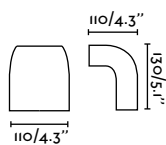

Klamp 1L
Àlex & Manel Llusçà

IP44

74407 ● Dark Grey 60,90€

Material	Body Aluminium
	Diff Transparent Glass
Light Source	1 GU10 max. 8W
Bulb incl.	No
Recom. Bulb	17334
Class	I

Klamp 2L
Àlex & Manel Llusçà

IP44

74408 ● Dark Grey 74,70€

Material	Body Aluminium
	Diff Transparent Glass
Light Source	2 GU10 max. 8W
Bulb incl.	No
Recom. Bulb	17334
Class	I