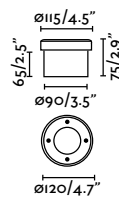

71498N

● Satin Stainless 102,40€

71499N

● Satin Stainless 118,90€

71495

● Satin Stainless 72,00€

Material	Body Stainless Steel 316L + Aluminium Diff Opal Glass
Power	3W
Lumen Output	51lm
Light Source	SMD LED 3000K
Class	I
CRI	>80
Voltage (V/Hz)	220V-240V/50-60Hz
Cut out (mm)	ø90
Resistance (Kg)	1000

Material	Body Stainless Steel 316L + Aluminium Diff Opal Glass
Power	3W
Lumen Output	192lm
Light Source	SMD LED 3000K
Class	I
CRI	>80
Voltage (V/Hz)	220V-240V/50-60Hz
Cut out (mm)	80x80
Resistance (Kg)	1000

Material	Body Stainless Steel Diff Opal Glass
Light Source	1 GX53 max. 6W
Bulb incl.	Yes
Class	I
Cut out (mm)	ø90
Resistance (Kg)	2000