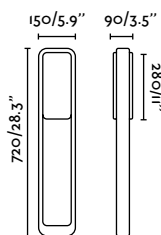

Material	Body Aluminium Diff Opal PC
Power	12W
Lumen Output	950lm
Light Source	SMD LED 3000K
Class	I
CRI	>80
Voltage (V/Hz)	100V-240V/50-60Hz