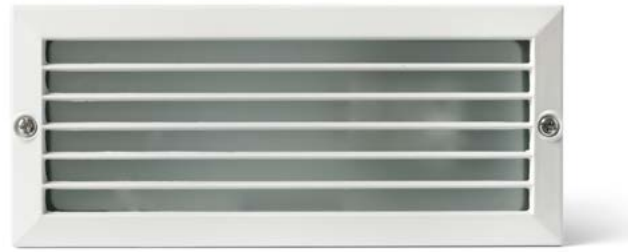

Esca

IP44 no incl.

- 71480 Matt White 20,90€
- 71481 Matt Black 20,90€

Material	Body Aluminium
	Diff Opal Glass
Light Source	1 E27 max. 15W
Bulb incl.	No
Recom. Bulb	17463
Class	I
Cut out (mm)	230x89

Esca/Liso box	
71482	9,20€

Material	Body PVC