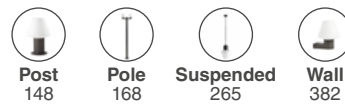

Post 148 Pole 168 Suspended 265 Wall 382