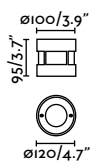

70588 24° 319lm ● Satin Stainless 118,10€

70592N 60° 210lm ● Satin Stainless 118,10€

Material	Body Stainless Steel 316L + Aluminium Diff Transparent Glass
Power	3W
Light Source	COB LED 3000K
Class	I
CRI	>80
Voltage (V/Hz)	100V-240V/50-60Hz
Cut out (mm)	ø100
Resistance (Kg)	1000