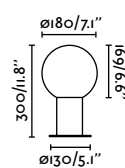

Blubs 240
Estudi Ribaudí

IP44

74433S-03 ● Dark Grey + Opal 112,90€

Material	Body Aluminium
	Diff Opal PMMA
Light Source	1 E27 max. 15W
Bulb incl.	No
Recom. Bulb	17437
Class	I

Moon 300
Faro Lab

IP44

74433S-01 ● Dark Grey + Opal 105,20€

Material	Body Aluminium
	Diff Opal PMMA
Light Source	1 E27 max. 15W
Bulb incl.	No
Recom. Bulb	17437
Class	I