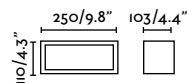

Natron

IP54 IK06

70887 ● Dark Grey 102,40€

Material	Body Aluminium
	Diff Opal Glass
Light Source	1 E27 max. 15W
Bulb incl.	No
Recom. Bulb	17437
Class	I

Tejo

IP54

70573 ● Dark Grey 76,90€
70573B ● Matt White 76,90€

Material	Body Aluminium
	Diff Opal PC
Light Source	1 E27 max. 15W
Bulb incl.	No
Recom. Bulb	17463
Class	I