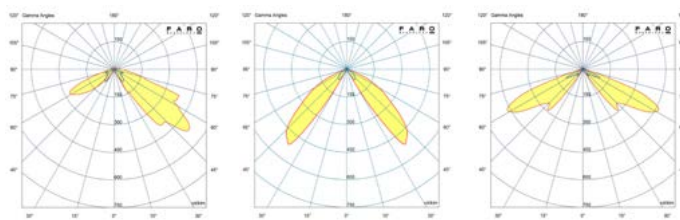

Lumen Output	CCT	Voltage (V/Hz)	Lens (°)	
750000	868lm	2700K	100V-240V/50-60Hz	360°	383,70€
750000C	868lm	2700K	220V-240V/50-60Hz	360°	499,50€
750000D	868lm	2700K	220V-240V/50-60Hz	360°	431,30€
750001	1016lm	2700K	100V-240V/50-60Hz	360 WIDE°	383,70€
750001C	1016lm	2700K	220V-240V/50-60Hz	360 WIDE°	499,50€
750001D	1016lm	2700K	220V-240V/50-60Hz	360 WIDE°	431,30€
750002	961lm	2700K	100V-240V/50-60Hz	180°	393,20€
750002C	961lm	2700K	220V-240V/50-60Hz	180°	508,80€
750002D	961lm	2700K	220V-240V/50-60Hz	180°	440,70€
750010	895lm	3000K	100V-240V/50-60Hz	360°	383,70€
750010C	895lm	3000K	220V-240V/50-60Hz	360°	499,50€
750010D	895lm	3000K	220V-240V/50-60Hz	360°	431,30€
750011	1191lm	3000K	100V-240V/50-60Hz	360 WIDE°	383,70€
750011C	1047lm	3000K	220V-240V/50-60Hz	360 WIDE°	499,50€
750011D	1047lm	3000K	220V-240V/50-60Hz	360 WIDE°	431,30€
750012	1004lm	3000K	100V-240V/50-60Hz	180°	393,20€
750012C	991lm	3000K	220V-240V/50-60Hz	180°	508,80€
750012D	991lm	3000K	220V-240V/50-60Hz	180°	440,70€
750020	922lm	4000K	100V-240V/50-60Hz	360°	383,70€
750020C	922lm	4000K	220V-240V/50-60Hz	360°	499,50€
750020D	922lm	4000K	220V-240V/50-60Hz	360°	431,30€
750021	1078lm	4000K	100V-240V/50-60Hz	360 WIDE°	383,70€
750021C	1078lm	4000K	220V-240V/50-60Hz	360 WIDE°	499,50€
750021D	1078lm	4000K	220V-240V/50-60Hz	360 WIDE°	431,30€
750022	1021lm	4000K	100V-240V/50-60Hz	180°	393,20€
750022C	1021lm	4000K	220V-240V/50-60Hz	180°	508,80€
750022D	1021lm	4000K	220V-240V/50-60Hz	180°	440,70€

180°

360°

360° WIDE