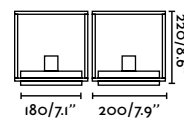

Mila

IP65 incl.

70771 ● Dark Grey 298,90€

Material	Body Aluminium
	Diff Opal PC
Power	13W
Lumen Output	962lm
Light Source	SMD LED 4000K
Class	I
CRI	>80
Voltage (V/Hz)	100V-240V/50-60Hz

Nala

IP54

70772 ● Dark Grey 188,20€

Material	Body Aluminium
	Diff Transparent Glass
Light Source	1 E27 max. 15W
Bulb incl.	No
Recom. Bulb	17463
Class	I