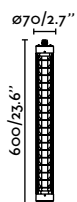

75756 ● Black 195,60€

Material	Body Aluminium
	Diff Transparent PC
Power	20W
Lumen Output	1280lm
Light Source	SMD LED 2700K
Class	I
CRI	>90
Voltage (V/Hz)	220V-240V/50-60Hz
Beam angle	60°
Cable	1.5 MT

Suspended
272

Ceiling
286