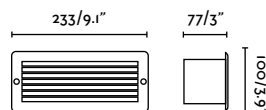

- 71480 Matt White 20,90€
- 71481 Matt Black 20,90€

Material	Body Aluminium
	Diff Opal Glass
Light Source	1 E27 max. 15W
Bulb incl.	No
Recom. Bulb	17463
Class	I
Cut out (mm)	230x89

Esca/Liso box	
71482	9,20€

Material	Body PVC