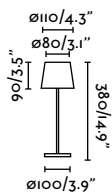

Touch lamp

outdoor

Portable

Toc 70786

Argus

IP54 

70784 ● Dark Grey 195,20€

Material	Body Aluminium Diff Transparent PMMA
Power	2W
Lumen Output	220lm
Light Source	SMD LED 3000K
Class	III
CRI	>80
Voltage (V/Hz)	5VDC
Battery incl.	Yes 5 Charge Max. 9h Worktime