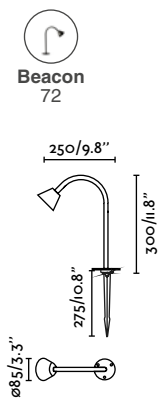

Lily 300
Faro Lab

IP65 IK06

NEW

75620-2
Driver incl. ● Black **200,40€**

Class II
Voltage (V/Hz) 220V-240V/50-60Hz

75620-1
Driver not incl.* ● Black **156,50€**

Class III
Voltage (V/Hz) 24VDC

*Drivers info pag. 464

Material	Body Stainless Steel
	Diff Transparent Glass
Power	3W
Lumen Output	154lm
Light Source	COB LED 2700K
CRI	>90
Cable	0.5 MT

Lily 650
Faro Lab

IP65 IK06

NEW

75621-2
Driver incl. ● Black **242,60€**

Class II
Voltage (V/Hz) 220V-240V/50-60Hz

75621-1
Driver not incl.* ● Black **199,50€**

Class III
Voltage (V/Hz) 24VDC

*Drivers info pag. 464

Material	Body Stainless Steel
	Diff Transparent Glass
Power	3W
Lumen Output	154lm
Light Source	COB LED 2700K
CRI	>90
Cable	0.5 MT

Lily 1190
Faro Lab

IP65 IK06

NEW

75622-2
Driver incl. ● Black **271,30€**

Class II
Voltage (V/Hz) 220V-240V/50-60Hz

75622-1
Driver not incl.* ● Black **228,20€**

Class III
Voltage (V/Hz) 24VDC

*Drivers info pag. 464

Material	Body Stainless Steel
	Diff Transparent Glass
Power	3W
Lumen Output	154lm
Light Source	COB LED 2700K
CRI	>90
Cable	0.5 MT