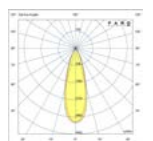

30° COB LED 6W CRI>80
835lm 2700K
COB LED 6W CRI>80
884lm 3000K