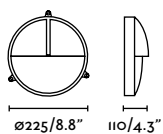

Timon

IP44

70996

Brass 140,20€

Material	Body Brass
	Diff Transparent Glass
Light Source	1 E27 max. 15W
Bulb incl.	No
Recom. Bulb	17463
Class	I

Noray

IP44 IK03

70999

Brass 119,00€

Material	Body Brass
	Diff Transparent Glass
Light Source	1 E27 max. 15W
Bulb incl.	No
Recom. Bulb	17463
Class	I