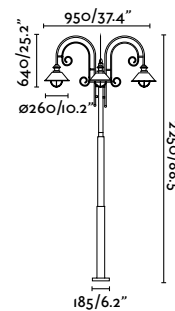

Material	Body Steel
	Diff Transparent Glass
Light Source	3 E27 max. 15W
Bulb incl.	No
Recom. Bulb	17463
Class	I

Suspended
266

Wall
388