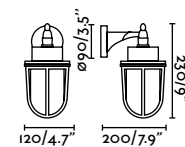

outdoor

Surface

Borda 70997

391

Timon

IP44

70996

Brass 140,20€