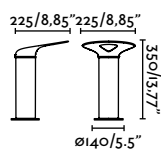

Lotus 350
Estudi Ribaudí

IP65 IK08 incl.

71224 ● Dark Grey 227,30€

Material	Body Aluminium Diff Opal PC
Power	18W
Lumen Output	1120lm
Light Source	SMD LED 3000K
Class	I
CRI	>80
Voltage (V/Hz)	100V-240V/50-60Hz

Lotus 650
Estudi Ribaudí

IP65 IK08 incl.

71225 ● Dark Grey 280,80€

Material	Body Aluminium Diff Opal PC
Power	18W
Lumen Output	1120lm
Light Source	SMD LED 3000K
Class	I
CRI	>80
Voltage (V/Hz)	100V-240V/50-60Hz