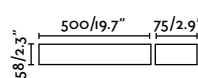

Doro 220

IP65 IK07 incl.

- 71900 Matt White 111,40€
- 71901 Dark Grey 111,40€
- 71902 Rust Brown 111,40€
- 71899 Teak 153,30€

Material	Body Aluminium Diff Prism Glass
Power	2x6,5W
Lumen Output	2x349lm
Light Source	SMD LED 3000K
Class	I
CRI	>80
Voltage (V/Hz)	220V-240V/50-60Hz

Doro 380

IP65 IK07 incl.

- 71903 Matt White 159,40€
- 71904 Dark Grey 159,40€
- 71905 Rust Brown 159,40€

Material	Body Aluminium Diff Prism Glass
Power	2x10W
Lumen Output	2x599lm
Light Source	SMD LED 3000K
Class	I
CRI	>80
Voltage (V/Hz)	100V-240V/50-60Hz

Doro 500

IP65 IK07 incl.

- 71906 Matt White 217,60€
- 71907 Dark Grey 217,60€
- 71908 Rust Brown 217,60€

Material	Body Aluminium Diff Prism Glass
Power	2x14W
Lumen Output	2x744lm
Light Source	SMD LED 3000K
Class	I
CRI	>80
Voltage (V/Hz)	220V-240V/50-60Hz