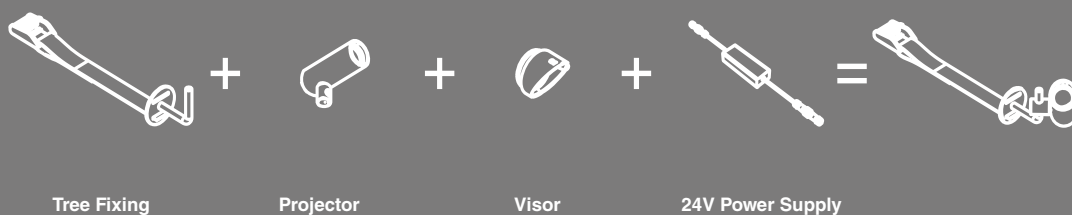

CLAP Projector

IP65 no incl. 355° 360°

Material	Body Aluminium
Power	6W
Light Source	COB LED
Class	III
CRI	>80
Voltage (V/Hz)	24VDC
Cable	2 MT

Family	Finish	Color T°	Beam Angle
75702- Clap Projector	2 Black	2 2700K	1 15°
	3 White	3 3000K	2 24°
			3 38°

15° COB LED 6W CRI>80
481lm 2700K
COB LED 6W CRI>80
496lm 3000K

24° COB LED 6W CRI>80
553lm 2700K
COB LED 6W CRI>80
570lm 3000K

38° COB LED 6W CRI>80
508lm 2700K
COB LED 6W CRI>80
524lm 3000K

Visor Accessory

75714-2 ● Black 5,40€

Optional drivers *Remote drivers

24VDC	6W	220/240V	1-30 units	on/off	IP20	98324099	32,20€
			1-30 units	on/off	IP67	98324100	70,60€