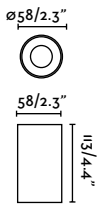

Puk 58

IP65 IK06 incl. SEA SIDE SUITABLE

Material	Body Aluminium
	Diff Transparent Glass
Power	4,5W
Light Source	COB LED
Class	I
CRI	>80
Voltage (V/Hz)	220V-240V/50-60Hz

Family	Finish	Color T°	Beam Angle
75304- Puk Ceiling ø58 4.5W	1 White	2 2700K	1 15°
	2 Black	3 3000K	2 30°
			3 50°

Beam Angle	Light Source	Beam Diagram
15°	COB LED 4,5W CRI>80 354lm 2700K COB LED 4,5W CRI>80 377lm 3000K	
30°	COB LED 4,5W CRI>80 406lm 2700K COB LED 4,5W CRI>80 432lm 3000K	
50°	COB LED 4,5W CRI>80 417lm 2700K COB LED 4,5W CRI>80 444lm 3000K