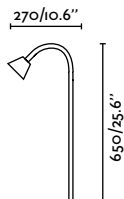

Material	Body Stainless Steel
	Diff Transparent Glass
Power	3W
Lumen Output	154lm
Light Source	COB LED 2700K
CRI	>90
Cable	0.5 MT

outdoor

Floor

Grot 400 Beacon
Faro Lab

IP55 IK06 incl. SEA SIDE SUITABLE IP68 CONNECTOR