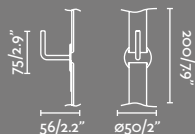

Example: 75702-223 + 75703-2 + 75714-2
Clap projector black 2700K 38° + tree fixing + visor

Tree fixing *use with 1 projector max.

75703-2 ● Black 41,80€

Muur 210

IP65 IK06 incl. SEA SIDE SUITABLE 30° 10

71770 ● Dark Grey 290,90€