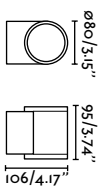

Tond 1L

IP54 IK06 incl.

- 71915 2700K 220lm ● Dark Grey 104,50€
- 71916 3000K 234,9lm ● Dark Grey 104,50€

Material	Body Aluminium Diff Transparent Glass
Power	6W
Light Source	COB LED
Class	I
CRI	≥80
Voltage (V/Hz)	220V-240V/50-60Hz
Beam angle	50°

Tond 2L

IP54 IK06 incl.

- 71917 2700K 2x221lm ● Dark Grey 122,20€
- 71918 3000K 422lm ● Dark Grey 122,20€

Material	Body Aluminium Diff Transparent Glass
Power	2x6W
Light Source	COB LED
Class	I
CRI	≥80
Voltage (V/Hz)	220V-240V/50-60Hz
Beam angle	50°