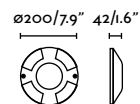

Loth 1L

IP67 IK10 incl.

70285 ● Matt Black 119,80€

Material	Body Aluminium Diff Opal PC
Power	6W
Lumen Output	210lm
Light Source	COB LED 3000K
Class	I
CRI	>80
Voltage (V/Hz)	220V-240V/50-60Hz
Resistance (Kg)	2000

Loth 2L

IP67 IK10 incl.

70286 ● Matt Black 130,70€

Material	Body Aluminium Diff Opal PC
Power	11,5W
Lumen Output	406lm
Light Source	COB LED 3000K
Class	I
CRI	>80
Voltage (V/Hz)	220V-240V/50-60Hz
Resistance (Kg)	2000

Loth 4L

IP67 IK10 incl.

70287 ● Matt Black 147,10€

Material	Body Aluminium Diff Opal PC
Power	13,5W
Lumen Output	472lm
Light Source	COB LED 3000K
Class	I
CRI	>80
Voltage (V/Hz)	220V-240V/50-60Hz
Resistance (Kg)	2000