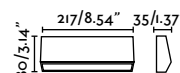

70659

● Dark Grey 52,50€

Material	Body ABS
	Diff Transparent PC
Power	4W
Lumen Output	276lm
Light Source	SMD LED 3000K
Class	II
CRI	>80
Voltage (V/Hz)	220V-240V/50-60Hz