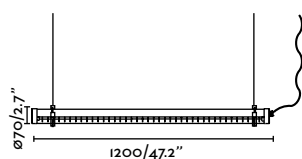

75758-01 ● Black 319,00€

Material	Body Aluminium
	Diff Transparent PC
Power	36W
Lumen Output	1575lm
Light Source	SMD LED 2700K
Class	I
CRI	>90
Voltage (V/Hz)	220V-240V/50-60Hz
Beam angle	80x130°
Cable	3 MT