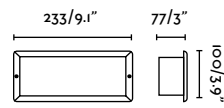

- 72092 Dark Grey 50,10€
- 72093 Matt White 49,10€

Material	Body Aluminium Diff Opal PC
Power	5W
Lumen Output	89lm
Light Source	SMD LED 3000K
Class	I
CRI	>80
Voltage (V/Hz)	100V-240V/50-60Hz
Cut out (mm)	230x89