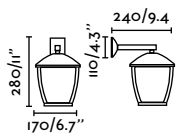

75000

● Dark Grey + Opal 175,10€

Material	Body Aluminium
	Diff Opal PC
Light Source	1 E27 max. 15W
Bulb incl.	No
Recom. Bulb	17463
Class	I

Post
142

Beacon
142