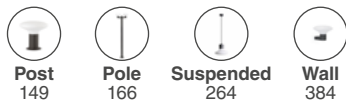

Blubs 540
Estudi Ribaudí

IP44

74434B-03 ● Dark Grey + Opal 138,50€

Material	Body Aluminium
	Diff Opal PMMA
Light Source	1 E27 max. 15W
Bulb incl.	No
Recom. Bulb	17437
Class	I

Moon 610
Faro Lab

IP44

74434B-01 ● Dark Grey + Opal 130,70€

Material	Body Aluminium
	Diff Opal PMMA
Light Source	1 E27 max. 15W
Bulb incl.	No
Recom. Bulb	17437
Class	I