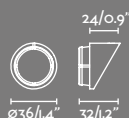

Visor Accessory

75714-2 ● Black 5,40€

Optional drivers *Remote drivers

24VDC	6W	220/240V	1-30 units	on/off	IP20	98324099	32,20€
			1-30 units	on/off	IP67	98324100	70,60€