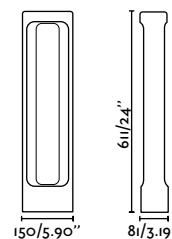

Totem 611
Roger Vancells

IP55 IK06 incl. SEA SIDE SUITABLE IP68 CONNECTOR

reddot winner 2023

- 75552 2700K 307lm ● Concrete **377,00€**
- 75553 3000K 370lm ● Concrete **376,40€**

Material	Body Concrete
Power	6,5W
Light Source	SMD LED
Class	II
CRI	≥80
Voltage (V/Hz)	220V-240V/50-60Hz