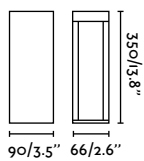

Cerler 350

IP65 IK07 incl. DIM

NEW

71940 ● Dark Grey 169,80€
71941 ● Rust Brown 169,80€

Material	Body Aluminium Diff Transparent PC
Power	9W
Lumen Output	427lm
Light Source	SMD LED 4000K
Dimmable K	2200-2700-3200-4000K
Class	I
CRI	≥80
Voltage (V/Hz)	220V-240V

Cerler 600

IP65 IK07 incl. DIM

NEW

71942 ● Dark Grey 216,00€
71943 ● Rust Brown 216,00€

Material	Body Aluminium Diff Transparent PC
Power	9W
Lumen Output	427lm
Light Source	SMD LED 4000K
Dimmable K	2200-2700-3200-4000K
Class	I
CRI	≥80
Voltage (V/Hz)	220V-240V