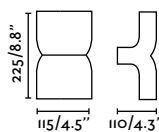

Klamp 1L
Àlex & Manel Llusçà

IP44

74407 ● Dark Grey 60,90€

Material	Body Aluminium
	Diff Transparent Glass
Light Source	1 GU10 max. 8W
Bulb incl.	No
Recom. Bulb	17334
Class	I

Klamp 2L
Àlex & Manel Llusçà

IP44

74408 ● Dark Grey 74,70€

Material	Body Aluminium
	Diff Transparent Glass
Light Source	2 GU10 max. 8W
Bulb incl.	No
Recom. Bulb	17334
Class	I