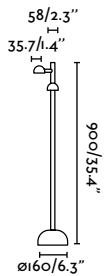

Brot 900 Beacon
Yembarastudio

IP65 incl.

reddot winner 2021

71253 ● Black 274,80€

Material	Body Aluminium Diff Opal Glass
Power	2x6W
Lumen Output	2x290lm
Light Source	SMD LED 2700K
Class	I
CRI	>80
Voltage (V/Hz)	100V-240V/50-60Hz
Beam angle	80°

Brot 1800 Beacon
Yembarastudio

IP65 incl.

reddot winner 2021

71254 ● Black 442,60€

Material	Body Aluminium Diff Opal Glass
Power	3x6W
Lumen Output	3x290lm
Light Source	SMD LED 2700K
Class	I
CRI	>80
Voltage (V/Hz)	100V-240V/50-60Hz
Beam angle	80°