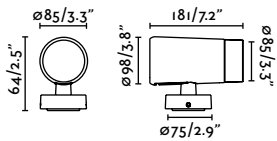

Puk 85

IP65 IK08 incl. SEA SIDE SUITABLE 170° 90°

Material	Body Aluminium
	Diff Transparent Glass
Power	25W
Light Source	COB LED
Class	I
CRI	>80
Voltage (V/Hz)	220V-240V/50-60Hz

Family	Finish	Color T°	Beam Angle
75303- Puk Projector ø85	2 Black	2 2700K 3 3000K	1 15° 2 30° 3 50°

15° COB LED 25W CRI>80 1827lm 2700K COB LED 25W CRI>80 1884lm 3000K	30° COB LED 25W CRI>80 1888lm 2700K COB LED 25W CRI>80 1947lm 3000K	50° COB LED 25W CRI>80 1690lm 2700K COB LED 25W CRI>80 1743lm 3000K

Optional accessories

Puk 85 Honeycomb Accessory 75303H ● Black 5,20€ Material Body Aluminium	Puk 85 Visor Accessory 75303V ● Black 41,00€ Material Body Aluminium
Puk 85 Tree Accessory 75303F ● Black 65,50€ Material Body Aluminium	Puk 59/85 Spike Accessory 75302S ● Black 10,20€ Material Body Polyamide
Puk 59/85 Ground Fixing Accessory 75302F ● Satin Stainless 25,20€ Material Body Stainless steel