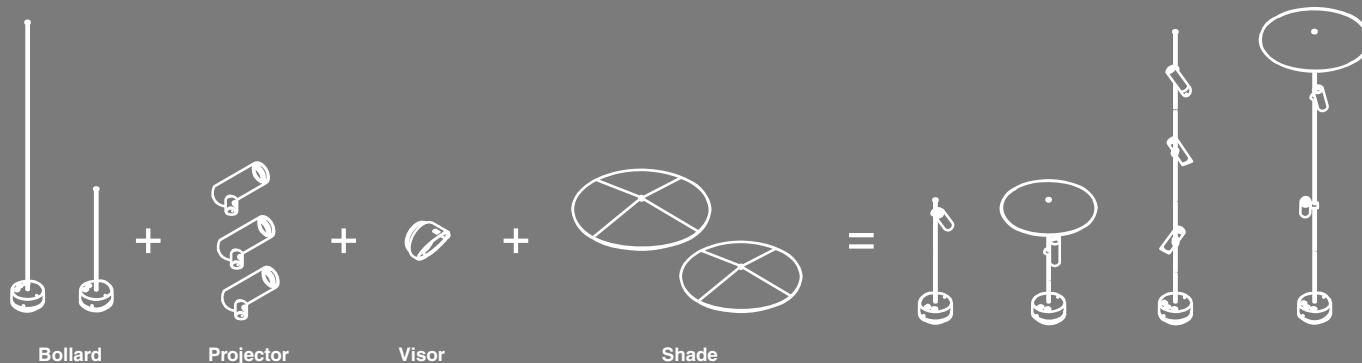

CLAP Projector

IP65 no incl. 355° 360°

Material	Body Aluminium
Power	6W
Light Source	COB LED
Class	III
CRI	>80
Voltage (V/Hz)	24VDC
Cable	2 MT

Family	Finish	Color T°	Beam Angle
75702- Clap Projector	2 Black	2 2700K	1 15°
	3 White	3 3000K	2 24°
			3 38°

COB LED 6W CRI>80
481lm 2700K

15° COB LED 6W CRI>80
496lm 3000K

COB LED 6W CRI>80
553lm 2700K

24° COB LED 6W CRI>80
570lm 3000K

COB LED 6W CRI>80
508lm 2700K

38° COB LED 6W CRI>80
524lm 3000K

Visor Accessory

75714-2 ● Black 5,40€

Optional drivers *Remote drivers

24VDC	6W	220/240V	1-30 units	on/off	IP20	98324099	32,20€
			1-30 units	on/off	IP67	98324100	70,60€