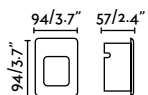

outdoor

Recessed

Nase SQ

IP44  

- 70395 Matt White 52,20€
- 70398 Dark Grey 52,20€

Material	Body Aluminium
	Diff Transparent PC
Power	3W
Lumen Output	109lm
Light Source	SMD LED 3000K
Class	II
CRI	>80
Voltage (V/Hz)	220V-240V/50-60Hz
Beam angle	120°
Cut out (mm)	92x87