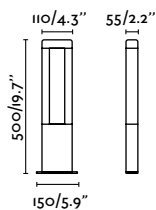

Material	Body Aluminium Diff Opal PC
Power	12W
Lumen Output	950lm
Light Source	SMD LED 3000K
Class	I
CRI	>80
Voltage (V/Hz)	100V-240V/50-60Hz