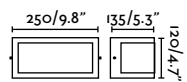

Negus

IP54 IK10

70696 ● Grey 57,80€

Material	Body Aluminium
	Diff Opal PC
Light Source	1 E27 max. 15W
Bulb incl.	No
Recom. Bulb	17463
Class	I

Bonn

IP44 IK06

70697 ● Dark Grey 77,70€

Material	Body Aluminium
	Diff Opal PC
Light Source	1 E27 max. 15W
Bulb incl.	No
Recom. Bulb	17463
Class	I