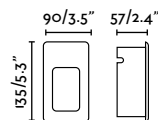

- 70396 Matt White 55,30€
- 70399 Dark Grey 55,30€

Material	Body Aluminium
	Diff Transparent PC
Power	3W
Lumen Output	84lm
Light Source	SMD LED 3000K
Class	II
CRI	>80
Voltage (V/Hz)	220V-240V/50-60Hz
Beam angle	120°
Cut out (mm)	132x90