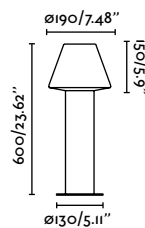

Muffin 559
Àlex & Manel Lluscà

IP44

74434B-04 ● Dark Grey + Opal 129,80€

Material	Body Aluminium
	Diff Opal PMMA
Light Source	1 E27 max. 15W
Bulb incl.	No
Recom. Bulb	17437
Class	I

Post 148 Pole 169 Suspended 264 Wall 384

Mistu 600
Faro Lab

IP44

74434B-02 ● Dark Grey + Opal 116,50€

Material	Body Aluminium
	Diff Opal PMMA
Light Source	1 E27 max. 15W
Bulb incl.	No
Recom. Bulb	17437
Class	I

Post 148 Pole 168 Suspended 265 Wall 382