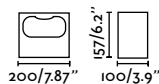

Glint 157 Post Lamp
Faro Lab

IP55 IK06 incl.

SEA SIDE SUITABLE IP68 CONNECTOR

NEW

75636 2700K 68lm ● Concrete **189,00€**

75639 3000K 97lm ● Concrete **189,00€**

Material	Body Concrete
Power	6,5W
Light Source	SMD LED
Class	II
CRI	≥80
Voltage (V/Hz)	100V-277V/50-60Hz

Glint 400 Beacon
Faro Lab

IP55 IK06 incl.

SEA SIDE SUITABLE IP68 CONNECTOR

NEW

75637 2700K 68lm ● Concrete **292,90€**

75640 3000K 97lm ● Concrete **292,90€**

Material	Body Concrete
Power	6,5W
Light Source	SMD LED
Class	II
CRI	≥80
Voltage (V/Hz)	100V-277V/50-60Hz

Glint 700 Beacon
Faro Lab

IP55 IK06 incl.

SEA SIDE SUITABLE IP68 CONNECTOR

NEW

75638 2700K 68lm ● Concrete **367,00€**

75641 3000K 97lm ● Concrete **367,00€**

Material	Body Concrete
Power	6,5W
Light Source	SMD LED
Class	II
CRI	≥80
Voltage (V/Hz)	100V-277V/50-60Hz