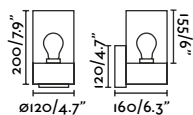

71743 ● Dark Grey + Transparent 143,00€

71744 ● Dark Grey + Smoked 160,90€

71745 ● Dark Grey + Amber 160,90€

Material	Body Aluminium Diff Transparent Glass
Light Source	1 E27 max. 15W
Bulb incl.	No
Recom. Bulb	17463
Class	I