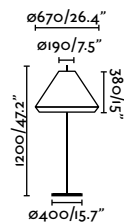

Saigon 1950 T70
Nahtrang

IP65/44

- 71569-05 Dark Grey + Cream **559,20€**
- 71569-06 Dark Grey + Brown **559,30€**

Material	Body Aluminium
	Diff Opal PEMD
	Shade Textilene
Light Source	1 E27 max. 15W
Bulb incl.	No
Recom. Bulb	17463
Class	II
Cable	2 MT

Saigon 1200 T70
Nahtrang

IP65/44

- 71575-05 Dark Grey + Cream **546,90€**
- 71575-06 Dark Grey + Brown **547,00€**

Material	Body Aluminium
	Diff Opal PEMD
	Shade Textilene
Light Source	1 E27 max. 15W
Bulb incl.	No
Recom. Bulb	17463
Class	II
Cable	2 MT

Spike
242

Suspended
254

Portable
258