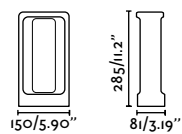

Glint 75640

Totem 285
Roger Vancells

IP55 IK06 incl. SEA SIDE SUITABLE IP68 CONNECTOR

reddot winner 2023

- 75550 2700K 254lm ● Concrete **290,20€**
- 75551 3000K 370lm ● Concrete **290,20€**

Material	Body Concrete
Power	6,5W
Light Source	SMD LED
Class	II
CRI	≥80
Voltage (V/Hz)	220V-240V/50-60Hz