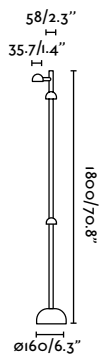

Brot 1800 Portable
Yembarastudio

IP65/44  incl.

reddot winner 2021

71257 ● Black 522,60€

Material	Body Aluminium Diff Opal Glass
Power	3x6W
Lumen Output	3x290lm
Light Source	SMD LED 2700K
Class	I
CRI	>80
Voltage (V/Hz)	100V-240V/50-60Hz
Cable	1.8 MT