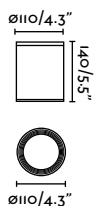

- 71740 ● ● Dark Grey + Transparent 112,20€
- 71741 ● ● Dark Grey + Smoked 130,20€
- 71742 ● ● Dark Grey + Amber 130,20€

Material	Body Aluminium
	Diff Transparent Glass
Light Source	1 E27 max. 15W
Bulb incl.	No
Recom. Bulb	17463
Class	I