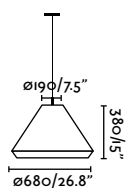

- 71579C-07 Dark Grey + Brown **554,40€**

Material	Body Aluminium
	Diff Opal PEMD
	Shade Synthetic Wicker
Light Source	1 E27 max. 15W
Bulb incl.	No
Recom. Bulb	17463
Class	II
Cable	1.2 MT