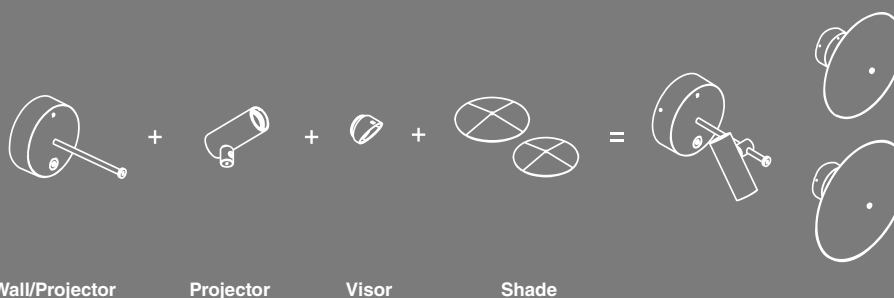

CLAP Projector

IP65 no incl. 355° 360°

Material	Body Aluminium
Power	6W
Light Source	COB LED
Class	III
CRI	>80
Voltage (V/Hz)	24VDC
Cable	2 MT

Family	Finish	Color T°	Beam Angle
75702- Clap Projector	2 Black	2 2700K	1 15°
	3 White	3 3000K	2 24°
			3 38°

15° COB LED 6W CRI>80
481lm 2700K
COB LED 6W CRI>80
496lm 3000K

24° COB LED 6W CRI>80
553lm 2700K
COB LED 6W CRI>80
570lm 3000K

38° COB LED 6W CRI>80
508lm 2700K
COB LED 6W CRI>80
524lm 3000K

Visor Accessory

75714-2 ● Black 5,40€

Optional drivers *Remote drivers

24VDC	6W	220/240V	1-30 units	on/off	IP20	98324099	32,20€
			1-30 units	on/off	IP67	98324100	70,60€