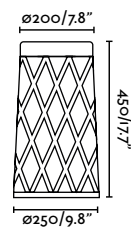

Shadow 250
Àlex & Manel Llusçà

IP65 IK08 incl.

72311 ● Dark Grey 299,10€

Material	Body Aluminium Diff Opal Glass
Power	11W
Lumen Output	301lm
Light Source	SMD LED 3000K
Class	I
CRI	>80
Voltage (V/Hz)	220V-240V/50-60Hz

Shadow 450
Àlex & Manel Llusçà

IP65 IK08 incl.

72312 ● Dark Grey 347,80€

Material	Body Aluminium Diff Opal Glass
Power	11W
Lumen Output	516lm
Light Source	SMD LED 3000K
Class	I
CRI	>80
Voltage (V/Hz)	220V-240V/50-60Hz