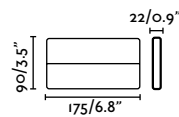

outdoor

Surface

Balic Wall
Yembarastudio

IP65 IK06 incl. DIM

2700K

3000K

4000K

70294