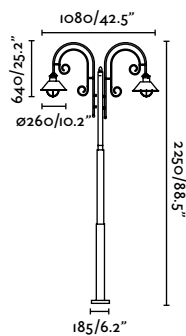

Material	Body Steel
	Diff Transparent Glass
Light Source	3 E27 max. 15W
Bulb incl.	No
Recom. Bulb	17463
Class	I

Suspended
266

Wall
388