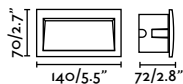

70147 ● Dark Grey 73,10€

Material	Body Aluminium Diff Opal PC
Power	3W
Lumen Output	90lm
Light Source	SMD LED 3000K
Class	I
CRI	>80
Voltage (V/Hz)	100V-240V/50-60Hz
Beam angle	70°
Cut out (mm)	125x58