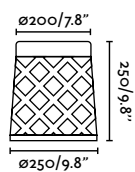

Shadow 250
Àlex & Manel Llusçà

IP65 IK08 incl.

72311 ● Dark Grey 299,10€

Material	Body Aluminium Diff Opal Glass
Power	11W
Lumen Output	301lm
Light Source	SMD LED 3000K
Class	I
CRI	>80
Voltage (V/Hz)	220V-240V/50-60Hz

Shadow 450
Àlex & Manel Llusçà

IP65 IK08 incl.

72312 ● Dark Grey 347,80€

Material	Body Aluminium Diff Opal Glass
Power	11W
Lumen Output	516lm
Light Source	SMD LED 3000K
Class	I
CRI	>80
Voltage (V/Hz)	220V-240V/50-60Hz