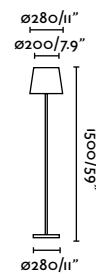

Toc 380

- 70775 Matt White 153,60€
- 70776 Matt Black 153,60€
- 70777 Grey 153,60€

Material	Body Aluminium Diff Opal PC
Power	2W
Lumen Output	180lm
Light Source	SMD LED 3000K
Class	III
Voltage (V/Hz)	5VDC
Battery incl.	Yes 5 Charge Max. 9h Worktime

Toc 1500

- 70786 Matt White 364,60€

Material	Body Aluminium Diff Opal PC
Power	5W
Lumen Output	468lm
Light Source	SMD LED 3000K
Class	III
Voltage (V/Hz)	5VDC
Battery incl.	Yes 9 Charge Max. 9h Worktime

Wall
378