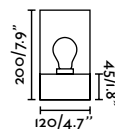

- 71740 ● ● Dark Grey + Transparent 112,20€
- 71741 ● ● Dark Grey + Smoked 130,20€
- 71742 ● ● Dark Grey + Amber 130,20€

Material	Body Aluminium
	Diff Transparent Glass
Light Source	1 E27 max. 15W
Bulb incl.	No
Recom. Bulb	17463
Class	I