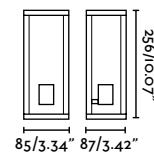

Nala

IP54

70773

● Dark Grey 131,30€

Material	Body Aluminium
	Diff Transparent Glass
Light Source	1 E27 max. 15W
Bulb incl.	No
Recom. Bulb	17463
Class	I

Tamashi

IP65

71303

● Dark Grey 88,50€

Material	Body Aluminium
	Diff Transparent Glass
Light Source	1 E27 max. 15W
Bulb incl.	No
Recom. Bulb	17428
Class	I