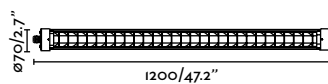

75758 ● Black 288,20€

Material	Body Aluminium
	Diff Transparent PC
Power	36W
Lumen Output	2888lm
Light Source	SMD LED 2700K
Class	I
CRI	>90
Voltage (V/Hz)	220V-240V/50-60Hz
Beam angle	80x130°
Cable	3 MT

Ceiling
272

Wall
302