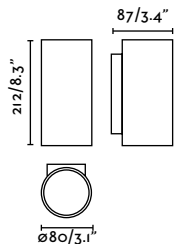

Kov R 2L

IP65 IK05 incl. SEA SIDE SUITABLE

Material	Body Aluminium
Power	2x6W
Light Source	COB LED
Class	I
CRI	>80
Voltage (V/Hz)	220V-240V/50-60Hz

Family	Finish	Color T°	Beam Angle*
71791- Kov Rounded 2 lights	1 White 2 Black	2 2700K	1 14°/14°
		3 3000K	2 14°/22°
			3 22°/22°
			4 22°/30°
			5 30°/30°
			6 30°/14°

*NOTE: You can choose the same or different beam angle for each product side

14° COB LED 2x6W CRI>80 1214lm 2700K
COB LED 2x6W CRI>80 1291lm 3000K

22° COB LED 2x6W CRI>80 1304lm 2700K
COB LED 2x6W CRI>80 1386lm 3000K

30° COB LED 2x6W CRI>80 1387lm 2700K
COB LED 2x6W CRI>80 1474lm 3000K