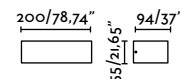

Oval

IP65  incl.

71276 ● Dark Grey 116,10€

Material	Body Aluminium Diff Opal Glass
Power	10W
Lumen Output	450lm
Light Source	SMD LED 3000K
Class	I
CRI	>80
Voltage (V/Hz)	100V-240V/50-60Hz

outdoor

Surface

Bracket 72272