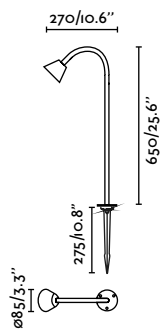

Material	Body Stainless Steel
	Diff Transparent Glass
Power	3W
Lumen Output	154lm
Light Source	COB LED 2700K
CRI	>90
Cable	0.5 MT

Toni
Alegre Design

IP65 IK07 SEA SIDE SUITABLE 90

71528 ● Matt Black 50,00€