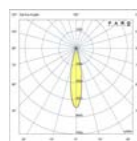

22° COB LED W CRI>80
785lm 2700K
COB LED 6W CRI>80
831lm 3000K