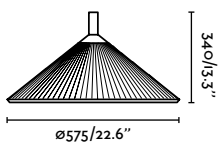

Saigon R55
Nahtrang

IP44

71584-02 ● Dark Grey + White 261,80€

Material	Body Aluminium
	Shade PEMD
Light Source	1 E27 max. 15W
Bulb incl.	No
Recom. Bulb	17463
Class	II
Cable	3 MT

Cage

IP65/44

75608 ● Dark Grey 293,50€

Material	Body Aluminium
	Diff Opal PC
Power	12W
Lumen Output	990lm
Light Source	SMD LED 2700K
Class	I
CRI	≥80
Voltage (V/Hz)	220V-240V/50-60Hz
Cable	2 MT

Floor
58

Spike
246

Suspended
260