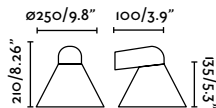

Bronx
Àlex & Manel Llusçà

IP44

- 71194 ● Brown 50,20€
- 71195 ● White 50,20€
- 71196 ● Dark Grey 50,20€

Material	Body Aluminium
	Diff Transparent Glass
Light Source	1 GU10 max. 8W
Bulb incl.	No
Recom. Bulb	17334
Class	I

Pals
Faro Lab

IP65 IK06

- 70290 ● Matt White 141,60€
- 70291 ● Dark Grey 141,60€

Material	Body Aluminium
	Diff Opal Glass
Light Source	1 E27 max. 15W
Bulb incl.	No
Recom. Bulb	17463
Class	I