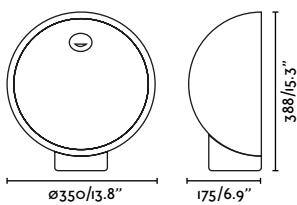

Gaia
Yembarastudio

IP55 IK06 incl. SEA SIDE SUITABLE IP68 CONNECTOR

- 75563 ● Concrete 306,50€
- 75564 ● Beige 306,50€

Material	Body Concrete
Power	6W
Lumen Output	214lm
Light Source	SMD LED 2700K
Class	II
CRI	>80
Voltage (V/Hz)	220V-240V/50-60Hz