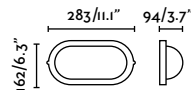

Estay

IP44

- 72010 Matt White **23,10€**
- 72011 Matt Black **23,10€**

Material	Body Aluminium
	Diff Opal Glass
Light Source	1 E27 max. 15W
Bulb incl.	No
Recom. Bulb	17463
Class	I

Derby 283

IP44

- 72002 Matt White **39,50€**

Material	Body Aluminium
	Diff Opal Glass
Light Source	1 E27 max. 15W
Bulb incl.	No
Recom. Bulb	17463
Class	I