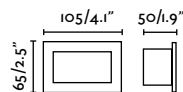

70134 ● Satin Nickel **39,90€**

Material	Body Stainless Steel 304
	Diff Opal PC
Power	1W
Lumen Output	114lm
Light Source	SMD LED 3000K
Class	II
CRI	>80
Voltage (V/Hz)	220V-240V/50-60Hz
Cut out (mm)	105x66