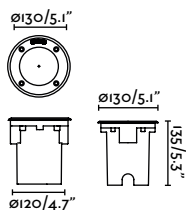

70311

● Satin Stainless 163,90€

Material	Body Stainless Steel 316L + Aluminium
Power	7,5W
Lumen Output	283lm
Light Source	COB LED 3000K
Class	II
CRI	>80
Voltage (V/Hz)	220V-240V/50-60Hz
Cut out (mm)	ø125
Resistance (Kg)	1000