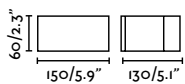

71273 ● Dark Grey 91,20€

Material	Body Aluminium Diff Transparent Glass
Power	6W
Lumen Output	428lm
Light Source	COB LED 3000K
Class	I
CRI	>80
Voltage (V/Hz)	220V-240V/50-60Hz

Beacon
102