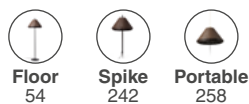

- 71579C-07 Dark Grey + Brown **554,40€**

Material	Body Aluminium
	Diff Opal PEMD
	Shade Synthetic Wicker
Light Source	1 E27 max. 15W
Bulb incl.	No
Recom. Bulb	17463
Class	II
Cable	1.2 MT