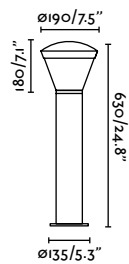

Shelby 330
Conillas

IP65 incl.

75537 ● Dark Grey 204,90€

Material	Body Aluminium
	Diff Transparent PC
Power	10W
Lumen Output	758lm
Light Source	SMD LED 3000K
Class	I
CRI	>80
Voltage (V/Hz)	100V-240V/50-60Hz

Shelby 630
Conillas

IP65 incl.

75538 ● Dark Grey 232,00€

Material	Body Aluminium
	Diff Transparent PC
Power	10W
Lumen Output	758lm
Light Source	SMD LED 3000K
Class	I
CRI	>80
Voltage (V/Hz)	100V-240V/50-60Hz