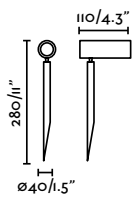

Seth 280

IP44 IK06 incl.

70227 ● Matt Black 89,60€

Material	Body Aluminium
	Diff Transparent PMMA
Power	6W
Lumen Output	375lm
Light Source	SMD LED 2700K
Class	II
CRI	>80
Voltage (V/Hz)	100V-240V/50-60Hz
Beam angle	40°
Cable	2 MT