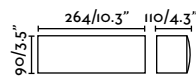

74401 ● Dark Grey 70,40€

Material	Body Aluminium
	Diff Opal PC
Light Source	1 E27 max. 15W
Bulb incl.	No
Recom. Bulb	17463
Class	I