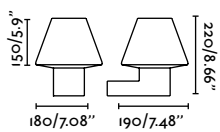

74432A-02 ● Dark Grey + Opal 89,60€

Material	Body Aluminium
	Diff Opal PMMA
Light Source	1 E27 max. 15W
Bulb incl.	No
Recom. Bulb	17437
Class	I