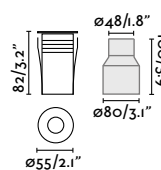

Crosby

IP67

incl.

SEA SIDE
SUITABLE

incl.

70459N

● Satin Stainless 117,00€

Material	Body Stainless Steel 316L + Aluminium Diff Opal Glass
Power	1W
Lumen Output	13lm
Light Source	SMD LED 3000K
Class	I
CRI	>80
Voltage (V/Hz)	100V-240V/50-60Hz
Beam angle	120°
Cut out (mm)	ø80

Crosby 24V

IP67

no incl.

SEA SIDE
SUITABLE

incl.

70453

● Satin Stainless 118,60€

Material	Body Stainless Steel 316L + Aluminium Diff Opal Glass
Power	0,7W
Lumen Output	77lm
Light Source	SMD LED 3000K
Class	III
CRI	>80
Voltage (V/Hz)	24VDC
Beam angle	120°
Cut out (mm)	ø80
Recom. Driver	98324012U

*Drivers info pag. 464

Curtis Assym

IP67

incl.

SEA SIDE
SUITABLE

incl.

70462N

● Satin Stainless 125,20€

Material	Body Aluminium Diff Transparent Glass
Power	2W
Lumen Output	180lm
Light Source	COB LED 3000K
Class	I
CRI	>80
Voltage (V/Hz)	100V-240V/50-60Hz
Cut out (mm)	ø80