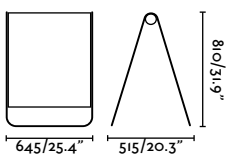

Cadaques 2.5m Cable Accessory

- 71244 Black **18,00€**

Floor fixing accessory included