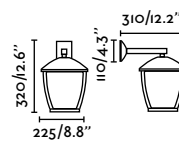

75000

● Dark Grey + Opal 175,10€

Material	Body Aluminium
	Diff Opal PC
Light Source	1 E27 max. 15W
Bulb incl.	No
Recom. Bulb	17463
Class	I

Post
142

Beacon
142