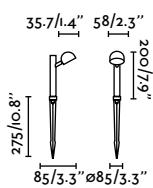

Brot 200
Yembarastudio

IP65 incl. 355° IP68 CONNECTOR

reddot winner 2021

75570 ● Black 96,10€

Material	Body Aluminium
Power	7W
Lumen Output	290lm
Light Source	SMD LED 2700K
Class	II
CRI	>80
Voltage (V/Hz)	100V-240V/50-60Hz
Beam angle	80°
Cable	2 MT

Brot 600
Yembarastudio

IP65 incl. 355° IP68 CONNECTOR

reddot winner 2021

75571 ● Black 106,20€

Material	Body Aluminium
Power	7W
Lumen Output	290lm
Light Source	SMD LED 2700K
Class	II
CRI	>80
Voltage (V/Hz)	100V-240V/50-60Hz
Beam angle	80°
Cable	2 MT