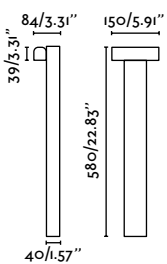

70295

● Black 214,30€

Material	Body Aluminium Diff Prism Glass
Power	8W
Lumen Output	813/870/896lm
Light Source	SMD LED
Dimmable K	2700 - 3000 - 4000K
Class	I
CRI	≥80
Voltage (V/Hz)	220V-240V/50-60Hz

*Choose its color temperature by pressing CCT changeable button during the installation.

Wall
332