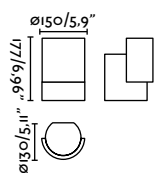

Material	Body Brass
	Diff Transparent Glass
Light Source	1 E27 max. 15W
Bulb incl.	No
Recom. Bulb	17463
Class	I

outdoor

Floor

Sete 75521

Noboru

IP65 IK08 incl.

70576 ● Dark Grey 199,80€

Material	Body Aluminium Diff Transparent Glass
Power	16W
Lumen Output	690lm
Light Source	COB LED 3000K
Class	I
CRI	>80
Voltage (V/Hz)	100V-240V/50Hz
Beam angle	36°