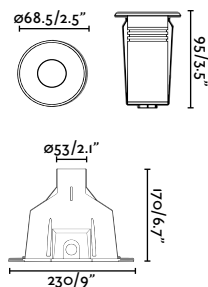

70443 ● Satin Stainless 190,40€

70444 ● Satin Stainless 273,60€

70455 ● Satin Stainless 399,00€

Material	Body Stainless Steel 316L Diff Transparent Glass
Power	3W
Lumen Output	196lm
Light Source	SMD LED 4000K
Class	III
CRI	>80
Voltage (V/Hz)	24VDC
Beam angle	30°
Cut out (mm)	ø234
Recom. Driver	98324026

*Drivers info pag. 464

Material	Body Stainless Steel 316L Diff Transparent Glass
Power	5W
Lumen Output	348lm
Light Source	SMD LED 4000K
Class	III
CRI	>80
Voltage (V/Hz)	24VDC
Beam angle	30°
Cut out (mm)	ø230
Recom. Driver	98324026

*Drivers info pag. 464

Material	Body Stainless Steel 316L + ABS Diff Transparent Glass
Power	18W
Lumen Output	600lm
Light Source	SMD LED 4000K
Class	III
CRI	85
Voltage (V/Hz)	24VDC
Beam angle	25°
Cut out (mm)	ø156
Recom. Driver	98324020U

*Drivers info pag. 464