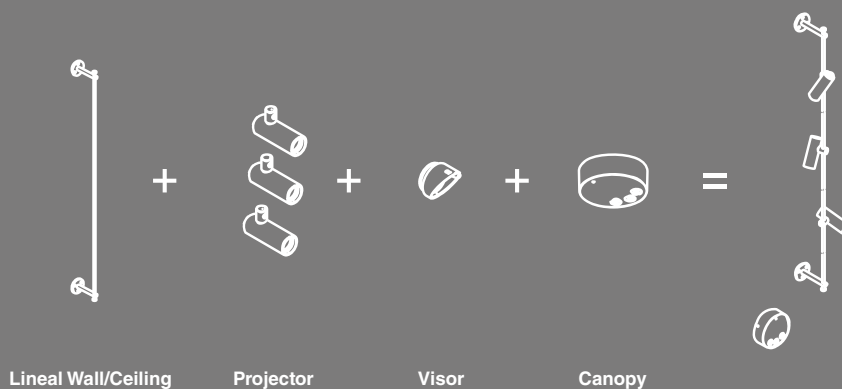

Visor Accessory

75714-2 ● Black 5,40€

Optional drivers *Remote drivers

24VDC	6W	220/240V	1-30 units	on/off	IP20	98324099	32,20€
			1-30 units	on/off	IP67	98324100	70,60€

CLAP

Lineal Wall/Ceiling accessory

Example: 75702-223 x3 + 75712-2 + 75713-2
Clap projector black 2700K 38° + lineal wall/ceiling black + canopy