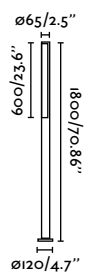

Plaza

IP54 IK10 incl.

75607 ● Dark Grey 588,50€

Material	Body Aluminium Diff Transparent PC
Power	24W
Lumen Output	1120lm
Light Source	SMD LED 3000K
Class	I
CRI	>80
Voltage (V/Hz)	220V-240V/50-60Hz

Beacon
124