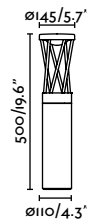

Twist 300
Estudi Ribaudí

IP65 incl.

71286 ● Dark Grey 172,80€

Material	Body Aluminium
	Diff Opal PC
Power	10W
Lumen Output	527lm
Light Source	SMD LED 3000K
Class	I
CRI	>80
Voltage (V/Hz)	100V-240V/50-60Hz

Twist 500
Estudi Ribaudí

IP65 incl.

71287 ● Dark Grey 209,10€

Material	Body Aluminium
	Diff Opal PC
Power	10W
Lumen Output	527lm
Light Source	SMD LED 3000K
Class	I
CRI	>80
Voltage (V/Hz)	100V-240V/50-60Hz