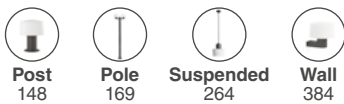

Post 148 Pole 169 Suspended 264 Wall 384