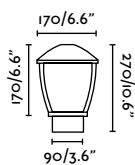

Wilma 270

IP44

Material	Body Aluminium Diff Opal PC
Light Source	1 E27 max. 15W
Bulb incl.	No
Recom. Bulb	17463
Class	I

Wilma 340

IP44

Material	Body Aluminium Diff Opal PC
Light Source	1 E27 max. 15W
Bulb incl.	No
Recom. Bulb	17463
Class	I

Wilma 820

IP44

75003 ● Dark Grey 274,10€

Material	Body Aluminium Diff Opal PC
Light Source	1 E27 max. 15W
Bulb incl.	No
Recom. Bulb	17463
Class	I

Wall
380