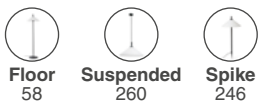

71584-01 ● Dark Grey + White 287,10€

71584-04 ● Dark Grey + White 241,90€

71584-03 ● Dark Grey + White 228,40€

Material	Body Aluminium
	Shade PEMD
Light Source	1 E27 max. 15W
Bulb incl.	No
Recom. Bulb	17463
Class	II
Cable	3 MT

*Rope not included

Material	Body Aluminium
	Shade PEMD
Light Source	1 E27 max. 15W
Bulb incl.	No
Recom. Bulb	17463
Class	II
Cable	3 MT

*Rope not included

Material	Body Aluminium
	Shade PEMD
Light Source	1 E27 max. 15W
Bulb incl.	No
Recom. Bulb	17463
Class	II
Cable	3 MT

*Rope not included