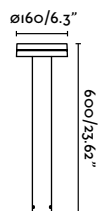

Esport 600

IP65 IK07 incl. DIM

NEW

- 71948 ● Dark Grey 200,50€
- 71949 ● Rust Brown 200,50€

Material	Body Aluminium
	Diff Transparent PC
Power	9W
Lumen Output	1036lm
Light Source	SMD LED 4000K
Dimmable K	2200-2700-3200-4000K
Class	I
CRI	≥80
Voltage (V/Hz)	220V-240V
Beam angle	180°