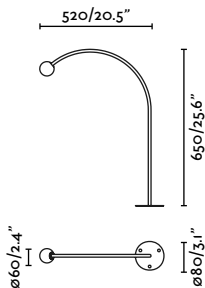

Cuca 300
Faro Lab

IP65 IK06

NEW

75582 NEW
Driver incl. ● Black 167,50€

Class II
Voltage (V/Hz) 220V-240V/50-60Hz

75580 NEW
Driver not incl.* ● Black 124,40€

Class III
Voltage (V/Hz) 24VDC

*Drivers info pag. 464

Material	Body Stainless Steel
	Diff Opal Glass
Power	3W
Lumen Output	154lm
Light Source	COB LED 2700K
CRI	>90
Cable	0.5 MT

Cuca 650
Faro Lab

IP65 IK06

NEW

75567
Driver incl. ● Black 210,40€

Class II
Voltage (V/Hz) 220V-240V/50-60Hz

75558
Driver not incl.* ● Black 166,20€

Class III
Voltage (V/Hz) 24VDC

*Drivers info pag. 464

Material	Body Stainless Steel
	Diff Opal Glass
Power	3W
Lumen Output	154lm
Light Source	COB LED 2700K
CRI	>90
Cable	0.5 MT

Cuca 1193
Faro Lab

IP65 IK06

NEW

75568
Driver incl. ● Black 232,10€

Class II
Voltage (V/Hz) 220V-240V/50-60Hz

75559
Driver not incl.* ● Black 188,20€

Class III
Voltage (V/Hz) 24VDC

*Drivers info pag. 464

Material	Body Stainless Steel
	Diff Opal Glass
Power	3W
Lumen Output	154lm
Light Source	COB LED 2700K
CRI	>90
Cable	0.5 MT