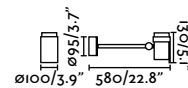

70157 ● Dark Grey 177,00€

Material	Body Aluminium
	Diff Transparent Glass
Power	16W
Lumen Output	800lm
Light Source	COB LED 3000K
Class	I
CRI	>80
Voltage (V/Hz)	220V-240V/50-60Hz
Beam angle	36°