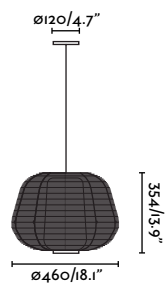

- 72104-155 Beige + Opal White **412,30€**
- 72104-156 Matt Black + Opal White **412,30€**
- 72104-157 Rust Brown + Opal White **412,30€**

Material	Body Steel
	Diff Opal White PEMD
Light Source	1 E27 max. 12W
Bulb incl.	No
Recom. Bulb	17070
Class	II
Cable	1.2 MT

Portable
28

Floor
28