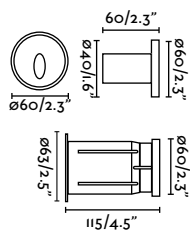

Dang Asymm

IP67 no incl. SEA SIDE SUITABLE incl.

70446 ● Satin Stainless 117,60€

Material	Body Stainless Steel 316L + Glass
	Diff Transparent Glass
Power	3W
Lumen Output	48lm
Light Source	COB LED 3000K
Class	III
CRI	>80
Voltage (V/Hz)	24VDC
Beam angle	40°
Cut out (mm)	ø88
Recom. Driver	98324006

*Drivers info pag. 464

Uve

IP44 incl. incl.

70397 ● Dark Grey 40,20€

Material	Body Aluminium
	Diff Transparent PC
Power	2W
Lumen Output	20lm
Light Source	SMD LED 3000K
Class	II
CRI	>80
Voltage (V/Hz)	220V-240V/50-60Hz
Beam angle	120°
Cut out (mm)	ø78