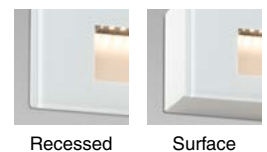

Dart Box RCT recessed

70281 Black **16,50€**

Material	Body PC
-----------------	----------------

Recessed

Surface

outdoor

Recessed

Available in square and rectangular formats, its design is distinguished by a white or black glass front with no visible hardware, giving it an aura of elegance that makes it the ideal choice for illuminating passageways, stairways or perimeter areas, both indoors and outdoors.