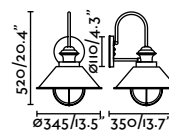

71129 ● Rust Brown 128,50€

Material	Body Steel
	Diff Transparent Glass
Light Source	1 E27 max. 15W
Bulb incl.	No
Recom. Bulb	17463
Class	I

Pole
170

Suspended
266