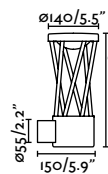

Block 135
Àlex & Manel Llusçà

IP65 IK06 SEA SIDE SUITABLE

74139 ● Concrete 161,40€

Material	Body Concrete
	Diff Opal Glass
Light Source	1 E27 max. 15W
Bulb incl.	No
Recom. Bulb	17462
Class	I

Twist
Estudi Ribaudí

IP65 incl.

71285 ● Dark Grey 190,00€

Material	Body Aluminium
	Diff Opal PC
Power	10W
Lumen Output	500lm
Light Source	SMD LED 3000K
Class	I
CRI	>80
Voltage (V/Hz)	100V-240V/50-60Hz