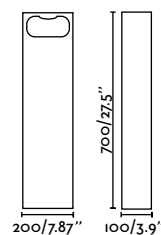

IP55 IK06 incl.

SEA SIDE SUITABLE IP68 CONNECTOR

NEW

75638 2700K 68lm ● Concrete **367,00€**

75641 3000K 97lm ● Concrete **367,00€**

Material	Body Concrete
Power	6,5W
Light Source	SMD LED
Class	II
CRI	≥80
Voltage (V/Hz)	100V-277V/50-60Hz