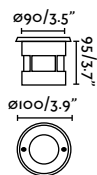

71498N

● Satin Stainless 102,40€

71499N

● Satin Stainless 118,90€

71495

● Satin Stainless 72,00€

Material	Body Stainless Steel 316L + Aluminium Diff Opal Glass
Power	3W
Lumen Output	51lm
Light Source	SMD LED 3000K
Class	I
CRI	>80
Voltage (V/Hz)	220V-240V/50-60Hz
Cut out (mm)	ø90
Resistance (Kg)	1000

Material	Body Stainless Steel 316L + Aluminium Diff Opal Glass
Power	3W
Lumen Output	192lm
Light Source	SMD LED 3000K
Class	I
CRI	>80
Voltage (V/Hz)	220V-240V/50-60Hz
Cut out (mm)	80x80
Resistance (Kg)	1000

Material	Body Stainless Steel Diff Opal Glass
Light Source	1 GX53 max. 6W
Bulb incl.	Yes
Class	I
Cut out (mm)	ø90
Resistance (Kg)	2000