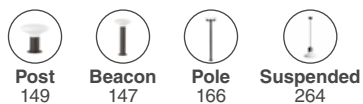

74432A-03 ● Dark Grey + Opal 111,60€

Material	Body Aluminium
	Diff Opal PMMA
Light Source	1 E27 max. 15W
Bulb incl.	No
Recom. Bulb	17437
Class	I