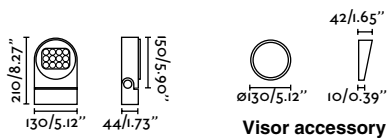

Muur 210 Visor Accessory

71770V ● Dark Grey 26,30€

Material	Body Aluminium

Visor accessory