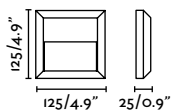

70655

● Dark Grey 44,40€

Material	Body ABS
	Diff Transparent PC
Power	1W
Lumen Output	65lm
Light Source	SMD LED 3000K
Class	II
CRI	>80
Voltage (V/Hz)	100V-240V/50-60Hz
Beam angle	120°