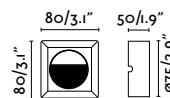

70402 ● Dark Grey 39,30€

Material	Body Aluminium
	Diff Transparent PC
Power	1W
Lumen Output	18lm
Light Source	SMD LED 4000K
Class	II
CRI	>80
Voltage (V/Hz)	220V-240V/50-60Hz
Beam angle	45°
Cut out (mm)	ø76