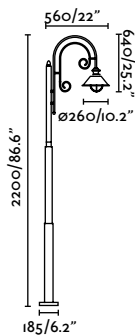

Material	Body Steel
	Diff Transparent Glass
Light Source	3 E27 max. 15W
Bulb incl.	No
Recom. Bulb	17463
Class	I

Suspended
266

Wall
388