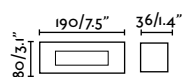

Dart Box RCT recessed

70281 Black **16,50€**

Material	Body PC
-----------------	----------------

Recessed

Surface

outdoor

Recessed

Available in square and rectangular formats, its design is distinguished by a white or black glass front with no visible hardware, giving it an aura of elegance that makes it the ideal choice for illuminating passageways, stairways or perimeter areas, both indoors and outdoors.