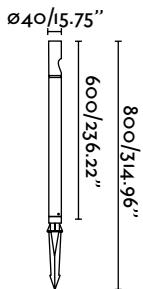

Bezel

IP65 IK06 incl. CONNECTOR

Material	Body Aluminium Diff Transparent Glass
Power	8W
Lumen Output	349lm
Light Source	COB LED 2700K
Class	I
CRI	90
Voltage (V/Hz)	220V-240V/50-60Hz
Cable	1.2 MT

Spy 145

IP65 IK05 incl. 350°

70787 ● Dark Grey 136,90€

Material	Body Aluminium + PC Diff Opal Glass
Power	6W
Lumen Output	470lm
Light Source	COB LED 3000K
Class	I
Voltage (V/Hz)	220V-240V/50-60Hz
Beam angle	30°
Cable	2 MT

Spy 435

IP65 IK05 incl. 350°

Material	Body Aluminium + PC Diff Opal Glass
Power	6W
Lumen Output	395lm
Light Source	COB LED 3000K
Class	I
Voltage (V/Hz)	220V-240V/50-60Hz
Beam angle	30°
Cable	2 MT