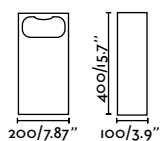

Glint 157 Post Lamp
Faro Lab

IP55 IK06 incl.

SEA SIDE SUITABLE IP68 CONNECTOR

NEW

75636 2700K 68lm ● Concrete **189,00€**

75639 3000K 97lm ● Concrete **189,00€**

Material	Body Concrete
Power	6,5W
Light Source	SMD LED
Class	II
CRI	≥80
Voltage (V/Hz)	100V-277V/50-60Hz

Glint 400 Beacon
Faro Lab

IP55 IK06 incl.

SEA SIDE SUITABLE IP68 CONNECTOR

NEW

75637 2700K 68lm ● Concrete **292,90€**

75640 3000K 97lm ● Concrete **292,90€**

Material	Body Concrete
Power	6,5W
Light Source	SMD LED
Class	II
CRI	≥80
Voltage (V/Hz)	100V-277V/50-60Hz

Glint 700 Beacon
Faro Lab

IP55 IK06 incl.

SEA SIDE SUITABLE IP68 CONNECTOR

NEW

75638 2700K 68lm ● Concrete **367,00€**

75641 3000K 97lm ● Concrete **367,00€**

Material	Body Concrete
Power	6,5W
Light Source	SMD LED
Class	II
CRI	≥80
Voltage (V/Hz)	100V-277V/50-60Hz