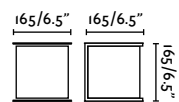

Kubick

IP44 IK06

- 70689 ● Dark Grey 102,30€
- 70715 ● Grey 102,30€

Material	Body Aluminium Diff Opal PC
Light Source	1 E27 max. 15W
Bulb incl.	No
Recom. Bulb	17463
Class	I

Hikari

IP65 IK10 incl.

- 71274 ● Dark Grey 131,40€

Material	Body Aluminium Diff Opal PC
Power	10W
Lumen Output	510lm
Light Source	SMD LED 3000K
Class	I
CRI	>80
Voltage (V/Hz)	100V-240V/50-60Hz