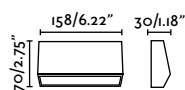

70658

● Dark Grey 49,80€

Material	Body ABS
	Diff Transparent PC
Power	3W
Lumen Output	161lm
Light Source	SMD LED 3000K
Class	II
CRI	>80
Voltage (V/Hz)	220V-240V/50-60Hz