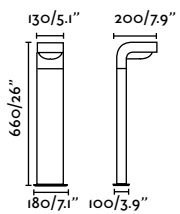

Klamp
Àlex & Manel Lluscà

IP44

74411 ● Dark Grey 196,00€

Material	Body Aluminium
	Diff Opal PC
Light Source	1 E27 max. 15W
Bulb incl.	No
Recom. Bulb	17463
Class	I

Soleil

IP54

IK07

70785 ● Dark Grey 199,90€

Material	Body Aluminium
	Diff Opal PMMA
Power	2W
Lumen Output	157lm
Light Source	SMD LED 3000K
Class	III
CRI	>80
	7 Charge Max. 3h Worktime