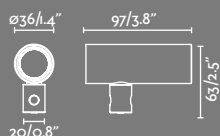

CLAP Faro Lab

CLAP Projector

IP65 no incl. 355° 360°

Material	Body Aluminium
Power	6W
Light Source	COB LED
Class	III
CRI	>80
Voltage (V/Hz)	24VDC
Cable	2 MT

Family	Finish	Color T°	Beam Angle
75702- Clap Projector	2 Black	2 2700K	1 15°
	3 White	3 3000K	2 24°
			3 38°