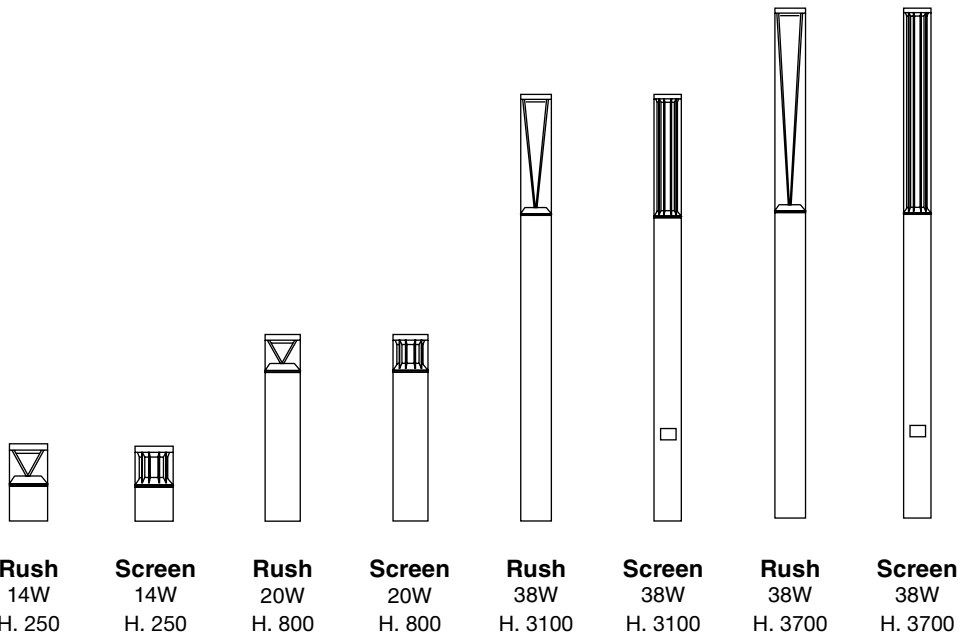

FINISH

● Dark Grey

COLOR TEMPERATURE

2700K CRI90

3000K CRI90

4000K CRI90

BEAM ANGLE

180°

360°

360° WIDE