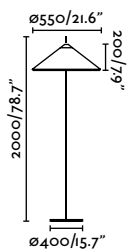

Material	Body Aluminium
	Diff Opal PEMD
	Shade PEMD
Light Source	1 E27 max. 15W
Bulb incl.	No
Recom. Bulb	17463
Class	II
Cable	2 MT

Material	Body Aluminium
	Diff Opal PEMD
	Shade PEMD
Light Source	1 E27 max. 15W
Bulb incl.	No
Recom. Bulb	17463
Class	II
Cable	2 MT