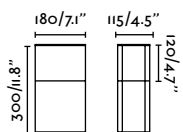

Datna 300
Àlex & Manel Llusçà

IP44

74441 ●● Dark Grey + Opal 128,60€

Material	Body Aluminium
	Diff Opal PC
Light Source	1 E27 max. 15W
Bulb incl.	No
Recom. Bulb	17463
Class	I

Datna 600
Àlex & Manel Llusçà

IP44 IK05

74442 ●● Dark Grey + Opal 175,40€

Material	Body Aluminium
	Diff Opal PC
Light Source	1 E27 max. 15W
Bulb incl.	No
Recom. Bulb	17463
Class	I