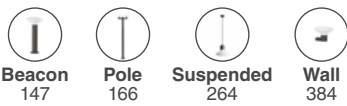

Blubs 240
Estudi Ribaudí

IP44

74433S-03 ● Dark Grey + Opal 112,90€

Material	Body Aluminium
	Diff Opal PMMA
Light Source	1 E27 max. 15W
Bulb incl.	No
Recom. Bulb	17437
Class	I

Moon 300
Faro Lab

IP44

74433S-01 ● Dark Grey + Opal 105,20€

Material	Body Aluminium
	Diff Opal PMMA
Light Source	1 E27 max. 15W
Bulb incl.	No
Recom. Bulb	17437
Class	I