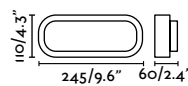

Fred 200

IP65 IK10 incl. SEA SIDE SUITABLE

- 70663 ● Dark Grey 36,50€
- 70664 ● Matt White 36,50€

Material	Body ABS
	Diff Opal PC
Power	7W
Lumen Output	400lm
Light Source	SMD LED 3000K
Class	II
CRI	>80
Voltage (V/Hz)	220V-240V/50-60Hz

Fred 245

IP65 IK10 incl. SEA SIDE SUITABLE

- 70667 ● Dark Grey 57,10€
- 70668 ● Matt White 57,10€

Material	Body ABS
	Diff Opal PC
Power	11W
Lumen Output	873lm
Light Source	SMD LED 3000K
Class	II
CRI	>80
Voltage (V/Hz)	220V-240V/50-60Hz