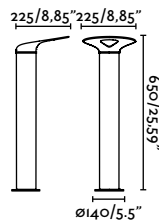

Lotus 350
Estudi Ribaudí

IP65 IK08 incl.

71224 ● Dark Grey 227,30€

Material	Body Aluminium Diff Opal PC
Power	18W
Lumen Output	1120lm
Light Source	SMD LED 3000K
Class	I
CRI	>80
Voltage (V/Hz)	100V-240V/50-60Hz

Lotus 650
Estudi Ribaudí

IP65 IK08 incl.

71225 ● Dark Grey 280,80€

Material	Body Aluminium Diff Opal PC
Power	18W
Lumen Output	1120lm
Light Source	SMD LED 3000K
Class	I
CRI	>80
Voltage (V/Hz)	100V-240V/50-60Hz