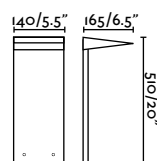

Klamp
Àlex & Manel Lluscà

IP44

74411 ● Dark Grey 196,00€

Material	Body Aluminium
	Diff Opal PC
Light Source	1 E27 max. 15W
Bulb incl.	No
Recom. Bulb	17463
Class	I

Soleil

IP54

IK07

70785 ● Dark Grey 199,90€

Material	Body Aluminium
	Diff Opal PMMA
Power	2W
Lumen Output	157lm
Light Source	SMD LED 3000K
Class	III
CRI	>80
	7 Charge Max. 3h Worktime

Solar lamp