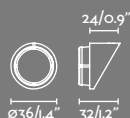

Visor Accessory

75714-2 ● Black 5,40€

Optional drivers *Remote drivers

24VDC	6W	220/240V	1-30 units	on/off	IP20	98324099	32,20€
			1-30 units	on/off	IP67	98324100	70,60€