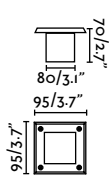

71498N

● Satin Stainless 102,40€

71499N

● Satin Stainless 118,90€

71495

● Satin Stainless 72,00€

Material	Body Stainless Steel 316L + Aluminium Diff Opal Glass
Power	3W
Lumen Output	51lm
Light Source	SMD LED 3000K
Class	I
CRI	>80
Voltage (V/Hz)	220V-240V/50-60Hz
Cut out (mm)	ø90
Resistance (Kg)	1000

Material	Body Stainless Steel 316L + Aluminium Diff Opal Glass
Power	3W
Lumen Output	192lm
Light Source	SMD LED 3000K
Class	I
CRI	>80
Voltage (V/Hz)	220V-240V/50-60Hz
Cut out (mm)	80x80
Resistance (Kg)	1000

Material	Body Stainless Steel Diff Opal Glass
Light Source	1 GX53 max. 6W
Bulb incl.	Yes
Class	I
Cut out (mm)	ø90
Resistance (Kg)	2000