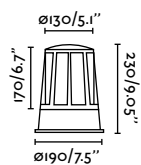

Material	Body Brass
	Diff Transparent Glass
Light Source	1 E27 max. 15W
Bulb incl.	No
Recom. Bulb	17463
Class	I

outdoor

Floor

Sete 75521

Noboru

IP65 IK08 incl.

70576 ● Dark Grey 199,80€

Material	Body Aluminium Diff Transparent Glass
Power	16W
Lumen Output	690lm
Light Source	COB LED 3000K
Class	I
CRI	>80
Voltage (V/Hz)	100V-240V/50Hz
Beam angle	36°