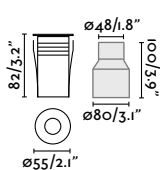

Crosby

IP67

incl.

SEA SIDE
SUITABLE

incl.

70459N

● Satin Stainless 117,00€

Material	Body Stainless Steel 316L + Aluminium Diff Opal Glass
Power	1W
Lumen Output	13lm
Light Source	SMD LED 3000K
Class	I
CRI	>80
Voltage (V/Hz)	100V-240V/50-60Hz
Beam angle	120°
Cut out (mm)	ø80

Crosby 24V

IP67

no incl.

SEA SIDE
SUITABLE

incl.

70453

● Satin Stainless 118,60€

Material	Body Stainless Steel 316L + Aluminium Diff Opal Glass
Power	0,7W
Lumen Output	77lm
Light Source	SMD LED 3000K
Class	III
CRI	>80
Voltage (V/Hz)	24VDC
Beam angle	120°
Cut out (mm)	ø80
Recom. Driver	98324012U

*Drivers info pag. 464

Curtis Assym

IP67

incl.

SEA SIDE
SUITABLE

incl.

70462N

● Satin Stainless 125,20€

Material	Body Aluminium Diff Transparent Glass
Power	2W
Lumen Output	180lm
Light Source	COB LED 3000K
Class	I
CRI	>80
Voltage (V/Hz)	100V-240V/50-60Hz
Cut out (mm)	ø80