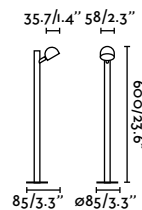

Brot 600
Yembarastudio

IP65 incl. 355° IP68 CONNECTOR

reddot winner 2021

75573 ● Black 115,90€

Material	Body Aluminium
Power	7W
Lumen Output	290lm
Light Source	SMD LED 2700K
Class	II
CRI	>80
Voltage (V/Hz)	100V-240V/50-60Hz
Beam angle	80°
Cable	2 MT