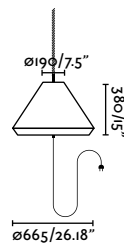

- 71584-09 Dark Grey + Beige **636,50€**
- 71584-11 Dark Grey + Green **636,50€**
- 71584-13 Dark Grey + Ochre **636,50€**

Material	Body Aluminium
	Diff Opal PEMD
	Shade PP
Light Source	1 E27 max. 15W
Bulb incl.	No
Recom. Bulb	17463
Class	II
Cable	3 MT

*Rope not included

Floor
52

Suspended
254