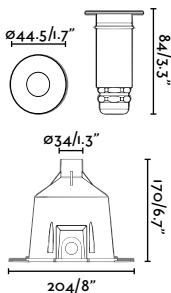

70443 ● Satin Stainless 190,40€

70444 ● Satin Stainless 273,60€

70455 ● Satin Stainless 399,00€

Material	Body Stainless Steel 316L Diff Transparent Glass
Power	3W
Lumen Output	196lm
Light Source	SMD LED 4000K
Class	III
CRI	>80
Voltage (V/Hz)	24VDC
Beam angle	30°
Cut out (mm)	ø234
Recom. Driver	98324026

*Drivers info pag. 464

Material	Body Stainless Steel 316L Diff Transparent Glass
Power	5W
Lumen Output	348lm
Light Source	SMD LED 4000K
Class	III
CRI	>80
Voltage (V/Hz)	24VDC
Beam angle	30°
Cut out (mm)	ø230
Recom. Driver	98324026

*Drivers info pag. 464

Material	Body Stainless Steel 316L + ABS Diff Transparent Glass
Power	18W
Lumen Output	600lm
Light Source	SMD LED 4000K
Class	III
CRI	85
Voltage (V/Hz)	24VDC
Beam angle	25°
Cut out (mm)	ø156
Recom. Driver	98324020U

*Drivers info pag. 464