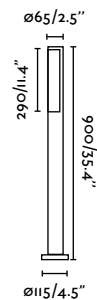

Beret 500

IP54 IK04 incl.

75522 ● Dark Grey 149,10€

Material	Body Aluminium
	Diff Opal PMMA
Power	8W
Lumen Output	528lm
Light Source	SMD LED 4000K
Class	I
CRI	>80
Voltage (V/Hz)	220V-240V/50-60Hz

Beret 900

IP54 IK04 incl.

75523 ● Dark Grey 172,80€

Material	Body Aluminium
	Diff Opal PMMA
Power	8W
Lumen Output	526lm
Light Source	SMD LED 4000K
Class	I
CRI	>80
Voltage (V/Hz)	100V-240V/50-60Hz