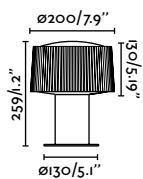

Material	Body Aluminium
	Diff Opal PMMA
Light Source	1 E27 max. 15W
Bulb incl.	No
Recom. Bulb	17437
Class	I

Muffin 259
Àlex & Manel Lluscà

IP44

74433S-04 ● Dark Grey + Opal 104,20€

Material	Body Aluminium
	Diff Opal PMMA
Light Source	1 E27 max. 15W
Bulb incl.	No
Recom. Bulb	17437
Class	I