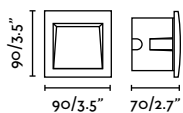

70146 ● Dark Grey 58,80€

Material	Body Aluminium Diff Opal PC
Power	1W
Lumen Output	38lm
Light Source	SMD LED 3000K
Class	I
CRI	>80
Voltage (V/Hz)	100V-240V/50-60Hz
Beam angle	70°
Cut out (mm)	80x75