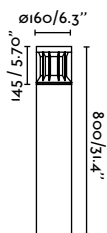

Lumen Output	CCT	Voltage (V/Hz)	Lens (°)	
751100	873lm	2700K	100V-240V/50-60Hz	360°	566,70€
751100C	873lm	2700K	220V-240V/50-60Hz	360°	683,00€
751100D	873lm	2700K	220V-240V/50-60Hz	360°	614,80€
751101	1098lm	2700K	100V-240V/50-60Hz	360 WIDE°	566,70€
751101C	1098lm	2700K	220V-240V/50-60Hz	360 WIDE°	683,00€
751101D	1098lm	2700K	220V-240V/50-60Hz	360 WIDE°	614,80€
751102	855lm	2700K	100V-240V/50-60Hz	180°	576,10€
751102C	855lm	2700K	220V-240V/50-60Hz	180°	692,30€
751102D	855lm	2700K	220V-240V/50-60Hz	180°	624,10€
751110	900lm	3000K	100V-240V/50-60Hz	360°	566,60€
751110C	900lm	3000K	220V-240V/50-60Hz	360°	683,00€
751110D	900lm	3000K	220V-240V/50-60Hz	360°	614,80€
751111	1680lm	3000K	100V-240V/50-60Hz	360 WIDE°	566,70€
751111C	1132lm	3000K	220V-240V/50-60Hz	360 WIDE°	683,00€
751111D	1132lm	3000K	220V-240V/50-60Hz	360 WIDE°	614,80€
751112	963lm	3000K	100V-240V/50-60Hz	180°	576,10€
751112C	881lm	3000K	220V-240V/50-60Hz	180°	692,30€
751112D	881lm	3000K	220V-240V/50-60Hz	180°	624,10€
751120	927lm	4000K	100V-240V/50-60Hz	360°	566,70€
751120C	927lm	4000K	220V-240V/50-60Hz	360°	683,00€
751120D	927lm	4000K	220V-240V/50-60Hz	360°	614,80€
751121	1166lm	4000K	100V-240V/50-60Hz	360 WIDE°	566,70€
751121C	1166lm	4000K	220V-240V/50-60Hz	360 WIDE°	683,00€
751121D	1166lm	4000K	220V-240V/50-60Hz	360 WIDE°	615,20€
751122	907lm	4000K	100V-240V/50-60Hz	180°	576,10€
751122C	907lm	4000K	220V-240V/50-60Hz	180°	692,30€
751122D	907lm	4000K	220V-240V/50-60Hz	180°	624,10€