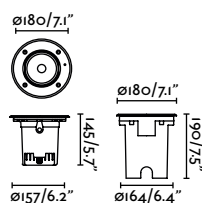

70312

● Satin Stainless 235,40€

Material	Body Stainless Steel 316L + Aluminium
Power	12,5W
Lumen Output	464lm
Light Source	COB LED 3000K
Class	II
CRI	>80
Voltage (V/Hz)	220V-240V/50-60Hz
Cut out (mm)	ø170
Resistance (Kg)	1000