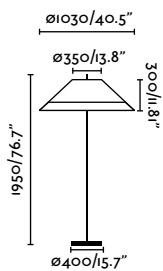

71575-07 ●● Dark Grey + Brown 687,80€

Material	Body Aluminium + Concrete
	Diff Opal PEMD
	Shade Synthetic Wicker
Light Source	1 E27 max. 15W
Bulb incl.	No
Recom. Bulb	17463
Class	II
Cable	2 MT

Material	Body Aluminium
	Diff Opal PEMD
	Shade Synthetic Wicker
Light Source	1 E27 max. 15W
Bulb incl.	No
Recom. Bulb	17463
Class	II
Cable	2 MT

Material	Body Aluminium
	Diff Opal PEMD
	Shade Synthetic Wicker
Light Source	1 E27 max. 15W
Bulb incl.	No
Recom. Bulb	17463
Class	II
Cable	2 MT

Portable
258