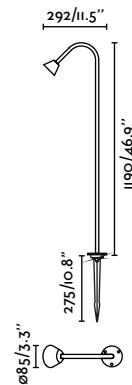

Lily 300
Faro Lab

IP65 IK06

NEW

75620-2
Driver incl. ● Black **200,40€**

Class II
Voltage (V/Hz) 220V-240V/50-60Hz

75620-1
Driver not incl.* ● Black **156,50€**

Class III
Voltage (V/Hz) 24VDC

*Drivers info pag. 464

Material	Body Stainless Steel
	Diff Transparent Glass
Power	3W
Lumen Output	154lm
Light Source	COB LED 2700K
CRI	>90
Cable	0.5 MT

Lily 650
Faro Lab

IP65 IK06

NEW

75621-2
Driver incl. ● Black **242,60€**

Class II
Voltage (V/Hz) 220V-240V/50-60Hz

75621-1
Driver not incl.* ● Black **199,50€**

Class III
Voltage (V/Hz) 24VDC

*Drivers info pag. 464

Material	Body Stainless Steel
	Diff Transparent Glass
Power	3W
Lumen Output	154lm
Light Source	COB LED 2700K
CRI	>90
Cable	0.5 MT

Lily 1190
Faro Lab

IP65 IK06

NEW

75622-2
Driver incl. ● Black **271,30€**

Class II
Voltage (V/Hz) 220V-240V/50-60Hz

75622-1
Driver not incl.* ● Black **228,20€**

Class III
Voltage (V/Hz) 24VDC

*Drivers info pag. 464

Material	Body Stainless Steel
	Diff Transparent Glass
Power	3W
Lumen Output	154lm
Light Source	COB LED 2700K
CRI	>90
Cable	0.5 MT