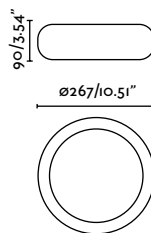

Anga 240

IP44 IK03 incl.

- 72352 ● White 139,40€
- 72353 ● Dark Grey 139,40€

Material	Body Concrete
	Diff Opal White PMMA
Power	18W
Lumen Output	1300lm
Light Source	SMD LED 2700K
Class	I
CRI	>80
Voltage (V/Hz)	220V-240V/50-60Hz

Anga 295

IP44 IK03 incl.

- 72354 ● White 166,70€
- 72355 ● Dark Grey 166,70€

Material	Body Concrete
	Diff Opal White PMMA
Power	24W
Lumen Output	1355lm
Light Source	SMD LED 2700K
Class	I
CRI	>80
Voltage (V/Hz)	220V-240V/50-60Hz