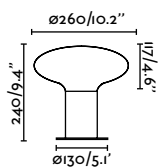

Blubs 240
Estudi Ribaudí

IP44

74433S-03 ● Dark Grey + Opal 112,90€

Material	Body Aluminium
	Diff Opal PMMA
Light Source	1 E27 max. 15W
Bulb incl.	No
Recom. Bulb	17437
Class	I

Moon 300
Faro Lab

IP44

74433S-01 ● Dark Grey + Opal 105,20€

Material	Body Aluminium
	Diff Opal PMMA
Light Source	1 E27 max. 15W
Bulb incl.	No
Recom. Bulb	17437
Class	I