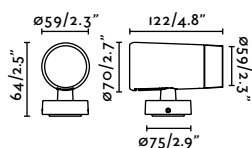

Puk 59

IP65 IK06 incl. SEA SIDE SUITABLE 170° 90°

Material	Body Aluminium
	Diff Transparent Glass
Power	12,5W
Light Source	COB LED
Class	I
CRI	>80
Voltage (V/Hz)	220V-240V/50-60Hz

Family	Finish	Color T°	Beam Angle
75302- Puk Projector ø59	2 Black	2 2700K 3 3000K	1 15° 2 30° 3 50°

15° COB LED 12,5W CRI>80 339lm 2700K COB LED 12,5W CRI>80 691lm 3000K	30° COB LED 12,5W CRI>80 482lm 2700K COB LED 12,5W CRI>80 811lm 3000K	50° COB LED 12,5W CRI>80 539lm 2700K COB LED 12,5W CRI>80 555lm 3000K

Optional accessories

Puk 59 Honeycomb Accessory 75302H ● Black 4,00€ Material Body Aluminium	Puk 59 Visor Accessory 75302V ● Black 30,70€ Material Body Aluminium
Puk 36/59 Tree Accessory 75300F ● Black 46,30€ Material Body Aluminium	Puk 59/85 Spike Accessory 75302S ● Black 10,20€ Material Body Polyamide
Puk 59/85 Ground Fixing Accessory 75302F ● Satin Stainless 25,20€ Material Body Stainless steel