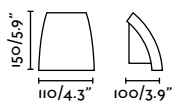

Proa
Àlex & Manel Llusçà

IP44

74400 ● Dark Grey 54,70€

Material	Body Aluminium
	Diff Transparent Glass
Light Source	1 GU10 max. 8W
Bulb incl.	No
Recom. Bulb	17334
Class	I

Tinia

IP44

71353 ● Dark Grey 54,80€

Material	Body Aluminium
	Diff Opal PC
Light Source	1 E27 max. 15W
Bulb incl.	No
Recom. Bulb	17463
Class	I

Gina

IP44

71363 ● Dark Grey 49,30€

71366 ● Matt White 49,30€

71367 ● Matt Black 49,30€

Material	Body Aluminium
	Diff Transparent Glass
Light Source	1 GU10 max. 8W
Bulb incl.	No
Recom. Bulb	17334
Class	I