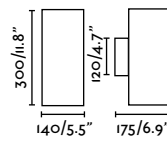

Thon 1L

IP55 IK06 incl.

70283 ● Dark Grey 270,50€

Material	Body Aluminium Diff Opal Glass
Power	15W
Lumen Output	825lm
Light Source	COB LED 3000K
Class	I
CRI	>80
Voltage (V/Hz)	220V-240V/50-60Hz
Beam angle	18°

Thon 2L

IP55 IK06 incl.

70284 ● Dark Grey 319,20€

Material	Body Aluminium Diff Opal Glass
Power	2x15W
Lumen Output	2x859lm
Light Source	COB LED 3000K
Class	I
CRI	>80
Voltage (V/Hz)	220V-240V/50-60Hz
Beam angle	18°