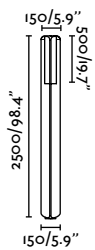

Beacon 132
Wall 378