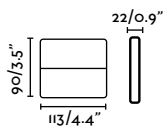

outdoor

Surface

Balic Wall
Yembarastudio

IP65 IK06 incl. DIM

2700K

3000K

4000K

70294