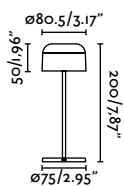

Touch lamp

Touch lamp

outdoor

Portable

Mavis 71928

Toc 380

- 70775 Matt White 153,60€
- 70776 Matt Black 153,60€
- 70777 Grey 153,60€

Material	Body Aluminium Diff Opal PC
Power	2W
Lumen Output	180lm
Light Source	SMD LED 3000K
Class	III
Voltage (V/Hz)	5VDC
Battery incl.	Yes 5 Charge Max. 9h Worktime