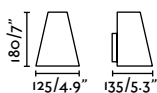

Proa
Àlex & Manel Llusçà

IP44

74400 ● Dark Grey 54,70€

Material	Body Aluminium
	Diff Transparent Glass
Light Source	1 GU10 max. 8W
Bulb incl.	No
Recom. Bulb	17334
Class	I

Tinia

IP44

71353 ● Dark Grey 54,80€

Material	Body Aluminium
	Diff Opal PC
Light Source	1 E27 max. 15W
Bulb incl.	No
Recom. Bulb	17463
Class	I

Gina

IP44

71363 ● Dark Grey 49,30€

71366 ● Matt White 49,30€

71367 ● Matt Black 49,30€

Material	Body Aluminium
	Diff Transparent Glass
Light Source	1 GU10 max. 8W
Bulb incl.	No
Recom. Bulb	17334
Class	I