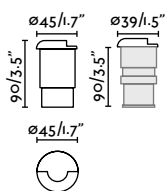

70660 3000K 18,7lm ● Satin Stainless **38,60€**
70660W 2700K 18,7lm ● Satin Stainless **38,60€**

Material	Body Stainless Steel 316L Diff Opal Glass
Power	3W
Light Source	COB LED
Class	III
CRI	>80
Voltage (V/Hz)	24VDC/50-60Hz
Beam angle	120°
Cut out (mm)	ø40
Recom. Driver	98324006
Resistance (Kg)	1000

*Drivers info pag. 464