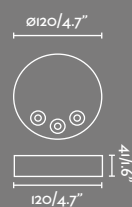

- 75713-1 ● White 67,90€
- 75713-2 ● Black 67,90€