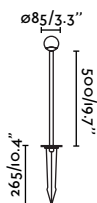

75586
Driver incl. ● Black **201,80€**

Class II
Voltage (V/Hz) 220V-240V/50-60Hz

75585
Driver not incl.* ● Black **158,80€**

Class III
Voltage (V/Hz) 24VDC

*Drivers info pag. 464

Material	Body Stainless Steel
	Diff Opal Glass
Power	3W
Lumen Output	154lm
Light Source	COB LED 2700K
CRI	>90
Cable	0.5 MT

Beacon
68