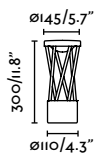

Twist 300
Estudi Ribaudí

IP65 incl.

71286 ● Dark Grey 172,80€

Material	Body Aluminium
	Diff Opal PC
Power	10W
Lumen Output	527lm
Light Source	SMD LED 3000K
Class	I
CRI	>80
Voltage (V/Hz)	100V-240V/50-60Hz

Twist 500
Estudi Ribaudí

IP65 incl.

71287 ● Dark Grey 209,10€

Material	Body Aluminium
	Diff Opal PC
Power	10W
Lumen Output	527lm
Light Source	SMD LED 3000K
Class	I
CRI	>80
Voltage (V/Hz)	100V-240V/50-60Hz