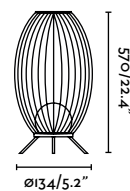

Saigon R55
Nahtrang

IP44

71584-02 ● Dark Grey + White 261,80€

Material	Body Aluminium
	Shade PEMD
Light Source	1 E27 max. 15W
Bulb incl.	No
Recom. Bulb	17463
Class	II
Cable	3 MT

Cage

IP65/44

75608 ● Dark Grey 293,50€

Material	Body Aluminium
	Diff Opal PC
Power	12W
Lumen Output	990lm
Light Source	SMD LED 2700K
Class	I
CRI	≥80
Voltage (V/Hz)	220V-240V/50-60Hz
Cable	2 MT

Floor
58

Spike
246

Suspended
260