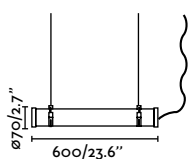

Canopy accessory

75755 Matt Black 26,20€

Material Body Aluminium

Wall
304

Scuba 1200

IP66 IK10 incl.

75754 Chrome 287,00€

Material	Body Stainless Steel 316L
	Diff Opal PC
Power	36W
Lumen Output	5760lm
Light Source	SMD LED 3000K
Class	I
CRI	>80
Voltage (V/Hz)	100V-240V/50-60Hz
Beam angle	120°
Cable	3 MT