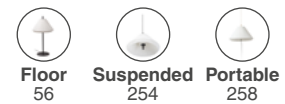

Saigon C70
Nahtrang

IP65/44

- 71575P-09 Dark Grey + Beige **663,90€**
- 71575P-11 Dark Grey + Green **663,90€**
- 71575P-13 Dark Grey + Ochre **663,90€**

Material	Body Aluminium
	Diff Opal PEMD
	Shade PP
Light Source	1 E27 max. 15W
Bulb incl.	No
Recom. Bulb	17463
Class	II
Cable	2 MT

Saigon W70
Nahtrang

IP65/44

- 71575P-07 Dark Grey + Brown **567,70€**

Material	Body Aluminium
	Diff Opal PEMD
	Shade Synthetic Wicker
Light Source	1 E27 max. 15W
Bulb incl.	No
Recom. Bulb	17463
Class	II
Cable	2 MT

Saigon T70
Nahtrang

IP65/44

- 71575P-05 Dark Grey + Cream **426,70€**
- 71575P-06 Dark Grey + Brown **426,80€**

Material	Body Aluminium
	Diff Opal PEMD
	Shade Textilene
Light Source	1 E27 max. 15W
Bulb incl.	No
Recom. Bulb	17463
Class	II
Cable	2 MT