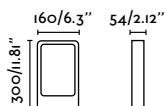

Das 300

IP54 IK09 incl.

75519 ● Dark Grey 168,00€

Material	Body Aluminium
	Diff Transparent Glass
Power	8W
Lumen Output	480lm
Light Source	COB LED 3000K
Class	I
CRI	>80
Voltage (V/Hz)	100V-240V/50-60Hz
Beam angle	180°

Das 650

IP54 IK09 incl.

75520 ● Dark Grey 196,40€

Material	Body Aluminium
	Diff Transparent Glass
Power	8W
Lumen Output	480lm
Light Source	COB LED 3000K
Class	I
CRI	>80
Voltage (V/Hz)	100V-240V/50-60Hz
Beam angle	180°