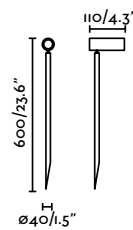

Seth 280

IP44 IK06 incl.

70227 ● Matt Black 89,60€

Material	Body Aluminium
	Diff Transparent PMMA
Power	6W
Lumen Output	375lm
Light Source	SMD LED 2700K
Class	II
CRI	>80
Voltage (V/Hz)	100V-240V/50-60Hz
Beam angle	40°
Cable	2 MT

Seth 600

IP44 IK06 incl.

70226 ● Matt Black 99,60€

Material	Body Aluminium
	Diff Transparent PMMA
Power	6W
Lumen Output	375lm
Light Source	SMD LED 2700K
Class	II
CRI	>80
Voltage (V/Hz)	100V-240V/50-60Hz
Beam angle	40°
Cable	2 MT