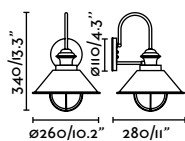

71129 ● Rust Brown 128,50€

Material	Body Steel
	Diff Transparent Glass
Light Source	1 E27 max. 15W
Bulb incl.	No
Recom. Bulb	17463
Class	I

Pole
170

Suspended
266