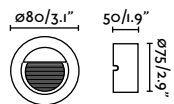

70403 ● Dark Grey 39,30€

Material	Body Aluminium
	Diff Transparent PC
Power	1W
Lumen Output	18lm
Light Source	SMD LED 4000K
Class	II
CRI	>80
Voltage (V/Hz)	220V-240V/50-60Hz
Beam angle	45°
Cut out (mm)	ø76