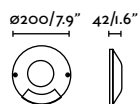

Loth 1L

IP67 IK10 incl.

70285 ● Matt Black 119,80€

Material	Body Aluminium Diff Opal PC
Power	6W
Lumen Output	210lm
Light Source	COB LED 3000K
Class	I
CRI	>80
Voltage (V/Hz)	220V-240V/50-60Hz
Resistance (Kg)	2000

Loth 2L

IP67 IK10 incl.

70286 ● Matt Black 130,70€

Material	Body Aluminium Diff Opal PC
Power	11,5W
Lumen Output	406lm
Light Source	COB LED 3000K
Class	I
CRI	>80
Voltage (V/Hz)	220V-240V/50-60Hz
Resistance (Kg)	2000

Loth 4L

IP67 IK10 incl.

70287 ● Matt Black 147,10€

Material	Body Aluminium Diff Opal PC
Power	13,5W
Lumen Output	472lm
Light Source	COB LED 3000K
Class	I
CRI	>80
Voltage (V/Hz)	220V-240V/50-60Hz
Resistance (Kg)	2000