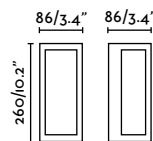

Pomo

IP65 IK06

71306 ● Dark Grey 103,10€

Material	Body Aluminium
	Diff Transparent Glass
Light Source	2 E27 max. 15W
Bulb incl.	No
Recom. Bulb	17426
Class	I

Pivot

IP65 IK06 incl.

71305 ● Dark Grey 119,90€

Material	Body Aluminium
	Diff Opal Glass
Power	10W
Lumen Output	500lm
Light Source	SMD LED 3000K
Class	I
CRI	>80
Voltage (V/Hz)	100V-240V/50-60Hz