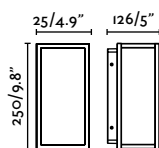

70850 ● Black 167,20€

Material	Body Aluminium
Power	7W
Lumen Output	265lm
Light Source	SMD LED 2700K
Class	I
CRI	>80
Voltage (V/Hz)	220V-240V/50-60Hz

Portable
46