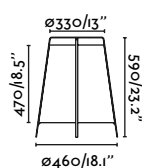

Akane
Pepe Laudet

IP44

71262 ●● Matt Black + Green 588,20€

71263 ●● Matt Black + Beige 588,20€

Material	Body Steel
	Shade PP
Light Source	E27 max. 12W
Bulb incl.	No
Recom. Bulb	17425
Class	II
Cable	5 MT

*Only for glass LED bulbs, models A60, ST64, G95 and G125