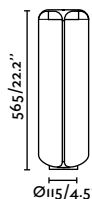

71214 ● Dark Grey 275,40€

Material	Body Aluminium
	Diff Opal PC
Power	12W
Lumen Output	622lm
Light Source	SMD LED 3000K
Class	I
CRI	>80
Voltage (V/Hz)	100V-240V/50-60Hz

Floor
162

Wall
334