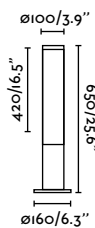

75546 ● Dark Grey 303,20€

Material	Body Aluminium Diff Translucent PC
Power	28W
Lumen Output	3036lm
Light Source	SMD LED 3000K
Class	I
CRI	90
Voltage (V/Hz)	220V-240V/50-60Hz
Beam angle	280°

Pole
160