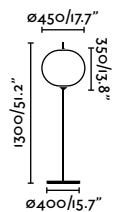

Saigon 2100 R45
Nahtrang

IP65/44

71569-04 ● Dark Grey + White 401,90€

Saigon 1300 R45
Nahtrang

IP65/44

71575-04 ● Dark Grey + White 389,60€

Saigon 670 R45
Nahtrang

IP65/44

71576-04 ● Dark Grey + White 359,80€

Material	Body Aluminium
	Diff Opal PEMD
	Shade PEMD
Light Source	1 E27 max. 15W
Bulb incl.	No
Recom. Bulb	17463
Class	II
Cable	2 MT

Material	Body Aluminium
	Diff Opal PEMD
	Shade PEMD
Light Source	1 E27 max. 15W
Bulb incl.	No
Recom. Bulb	17463
Class	II
Cable	2 MT

Material	Body Aluminium
	Diff Opal PEMD
	Shade PEMD
Light Source	1 E27 max. 15W
Bulb incl.	No
Recom. Bulb	17463
Class	II
Cable	2 MT