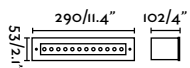

- 71730 25° 672lm ● Satin Stainless **292,50€**
- 71731 30x60° 585lm ● Satin Stainless **292,50€**

Material	Body Stainless Steel 316L
	Diff Transparent Glass
Power	8W
Light Source	SMD LED 3000K
Class	III
CRI	≥90
Voltage (V/Hz)	24VDC
Cut out (mm)	310x52
Recom. Driver	98324020U
Resistance (Kg)	1000

*Drivers info pag. 464