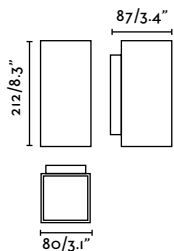

Kov SQ 2L

IP65 IK05 incl. SEA SIDE SUITABLE

Material	Body Aluminium
Power	2x6W
Light Source	COB LED
Class	I
CRI	>80
Voltage (V/Hz)	220V-240V/50-60Hz

Family	Finish	Color T°	Beam Angle
71793- Kov Squared 2 lights	1 White 2 Black	2 2700K	1 14°/14°
		3 3000K	2 14°/22°
			3 22°/22°
			4 22°/30°
			5 30°/30°
			6 30°/14°

*NOTE: You can choose the same or different beam angle for each product side

14° COB LED 2x6W CRI>80 1259lm 2700K
COB LED 2x6W CRI>80 1291lm 3000K

22° COB LED 2x6W CRI>80 1304lm 2700K
COB LED 2x6W CRI>80 1386lm 3000K

30° COB LED 2x6W CRI>80 1387lm 2700K
COB LED 2x6W CRI>80 1474lm 3000K