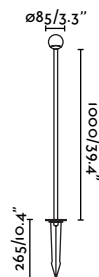

*Drivers info pag. 464

Material	Body Stainless Steel
	Diff Opal Glass
Power	3W
Lumen Output	154lm
Light Source	COB LED 2700K
CRI	>90
Cable	0.5 MT

Cuca 300
Faro Lab

IP65 IK06

NEW

75583
Driver incl. ● Black **167,50€**