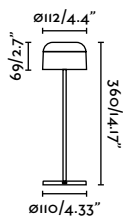

Touch lamp

Touch lamp

outdoor

Portable

Mavis 71928

Toc 380

- 70775 Matt White 153,60€
- 70776 Matt Black 153,60€
- 70777 Grey 153,60€

Material	Body Aluminium Diff Opal PC
Power	2W
Lumen Output	180lm
Light Source	SMD LED 3000K
Class	III
Voltage (V/Hz)	5VDC
Battery incl.	Yes 5 Charge Max. 9h Worktime