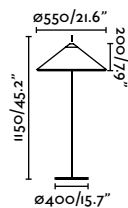

Material	Body Aluminium
	Diff Opal PEMD
	Shade PEMD
Light Source	1 E27 max. 15W
Bulb incl.	No
Recom. Bulb	17463
Class	II
Cable	2 MT

Material	Body Aluminium
	Diff Opal PEMD
	Shade PEMD
Light Source	1 E27 max. 15W
Bulb incl.	No
Recom. Bulb	17463
Class	II
Cable	2 MT