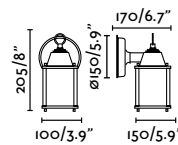

Estoril

IP33 IK06

71140 ● Rust Brown 102,30€

Material	Body Steel
	Diff Transparent Glass
Light Source	1 E27 max. 15W
Bulb incl.	No
Recom. Bulb	17462
Class	I

Wally

IP44

74261 ● Rust Brown 88,50€

Material	Body Steel
	Diff Transparent Glass
Light Source	1 E27 max. 15W
Bulb incl.	No
Recom. Bulb	17463
Class	I