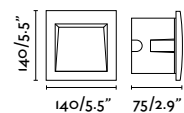

outdoor

Recessed

Available in two formats, square and rectangular, it brings both functionality and aesthetics to outdoor spaces where specific and quality lighting is required.

Sedna SQ 140 70148

Dang Asymm