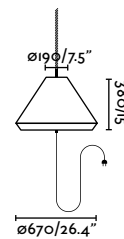

71584-05 ●● Dark Grey + Cream 399,20€

71584-06 ●● Dark Grey + Brown 399,30€

Material	Body Aluminium
	Diff Opal PEMD
	Shade Textilene
Light Source	1 E27 max. 15W
Bulb incl.	No
Recom. Bulb	17463
Class	II
Cable	3 MT

*Rope not included

Floor
56

Suspended
254

Spike
242