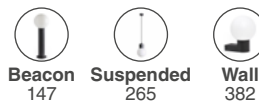

Material	Body Aluminium
	Diff Opal PMMA
Light Source	1 E27 max. 15W
Bulb incl.	No
Recom. Bulb	17437
Class	I

Moon 300
Faro Lab

IP44

74433S-01 ● Dark Grey + Opal 105,20€

Material	Body Aluminium
	Diff Opal PMMA
Light Source	1 E27 max. 15W
Bulb incl.	No
Recom. Bulb	17437
Class	I