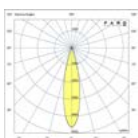

Puk 36

IP65 IK06 no incl. SEA SIDE SUITABLE 170° 90°

Material	Body Aluminium
	Diff Transparent Glass
Power	4W
Light Source	COB LED
Class	III
CRI	>80
Voltage (V/Hz)	24VDC

Family	Finish	Color T°	Beam Angle
75300- Puk Projector ø36	2 Black	2 2700K 3 3000K	1 8° 2 20° 3 40°

8° COB LED 4W CRI>80
325lm 2700K
COB LED 4W CRI>80
336lm 3000K

20° COB LED 4W CRI>80
350lm 2700K
COB LED 4W CRI>80
361lm 3000K

40° COB LED 4W CRI>80
340lm 2700K
COB LED 4W CRI>80
350lm 3000K

Optional drivers

24V DC 4W	220/240V	1-22 units	on/off	IP20	98324099	32,20€
	220/240V	1-22 units	on/off	IP67	98324100	70,60€

Optional accessories

	Puk 36 Honeycomb Accessory	
	75300H	● Black 2,50€
	Material	Body Aluminium

	Puk 36 Visor Accessory	
	75300V	● Black 24,20€
	Material	Body Aluminium

	Puk 36/59 Tree Accessory	
	75300F	● Black 46,30€
	Material	Body Aluminium

	Puk 36 Spike Accessory	
	75300S	● Black 7,80€
	Material	Body Polyamide