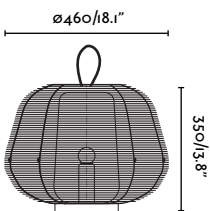

Suspended
252

outdoor

Portable

Akane
Pepe Laudet

IP44

71262 ●● Matt Black + Green 588,20€

71263 ●● Matt Black + Beige 588,20€

Material	Body Steel
	Shade PP
Light Source	E27 max. 12W
Bulb incl.	No
Recom. Bulb	17425
Class	II
Cable	5 MT