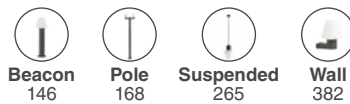

Muffin 259
Àlex & Manel Lluscà

IP44

74433S-04 ● Dark Grey + Opal 104,20€

Material	Body Aluminium
	Diff Opal PMMA
Light Source	1 E27 max. 15W
Bulb incl.	No
Recom. Bulb	17437
Class	I

Mistu 310
Faro Lab

IP44

74433S-02 ● Dark Grey + Opal 90,90€

Material	Body Aluminium
	Diff Opal PMMA
Light Source	1 E27 max. 15W
Bulb incl.	No
Recom. Bulb	17437
Class	I