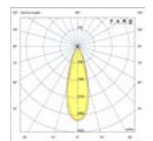

COB LED 6W CRI>80
835lm 2700K
30° COB LED 6W CRI>80
884lm 3000K