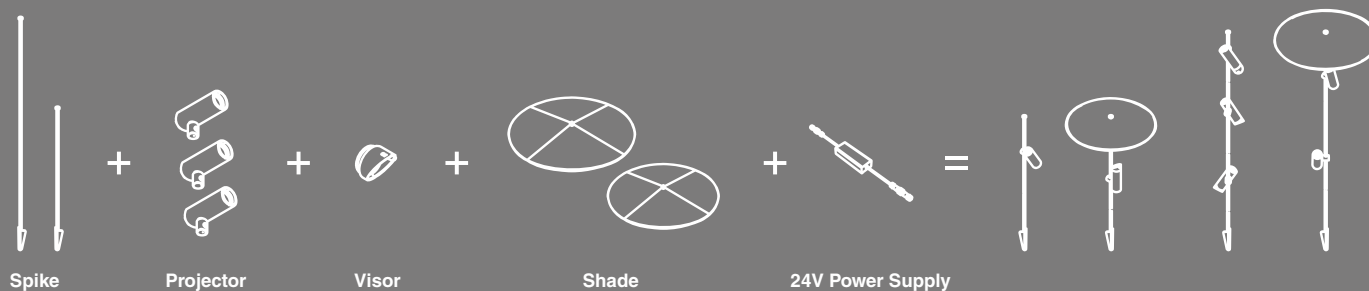

CLAP Projector

IP65 no incl. 355° 360°

Material	Body Aluminium
Power	6W
Light Source	COB LED
Class	III
CRI	>80
Voltage (V/Hz)	24VDC
Cable	2 MT

Family	Finish	Color T°	Beam Angle
75702- Clap Projector	2 Black	2 2700K	1 15°
	3 White	3 3000K	2 24°
			3 38°

15° COB LED 6W CRI>80
481lm 2700K
COB LED 6W CRI>80
496lm 3000K

24° COB LED 6W CRI>80
553lm 2700K
COB LED 6W CRI>80
570lm 3000K

38° COB LED 6W CRI>80
508lm 2700K
COB LED 6W CRI>80
524lm 3000K

Visor Accessory

75714-2 ● Black 5,40€

Optional drivers *Remote drivers

24VDC	6W	220/240V	1-30 units	on/off	IP20	98324099	32,20€
			1-30 units	on/off	IP67	98324100	70,60€