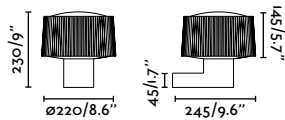

74432A-04 ● Dark Grey + Opal 102,90€

Material	Body Aluminium
	Diff Opal PMMA
Light Source	1 E27 max. 15W
Bulb incl.	No
Recom. Bulb	17437
Class	I