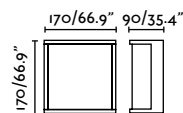

Kubick

IP44 IK06

- 70689 ● Dark Grey 102,30€
- 70715 ● Grey 102,30€

Material	Body Aluminium Diff Opal PC
Light Source	1 E27 max. 15W
Bulb incl.	No
Recom. Bulb	17463
Class	I

Hikari

IP65 IK10 incl.

- 71274 ● Dark Grey 131,40€

Material	Body Aluminium Diff Opal PC
Power	10W
Lumen Output	510lm
Light Source	SMD LED 3000K
Class	I
CRI	>80
Voltage (V/Hz)	100V-240V/50-60Hz