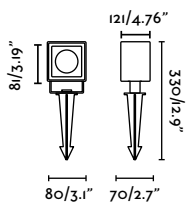

Sobek

IP65 IK06 incl.

70151 ● Dark Grey 138,30€

Material	Body Aluminium Diff Transparent Glass
Power	7W
Lumen Output	550lm
Light Source	COB LED 3000K
Class	I
CRI	>80
Voltage (V/Hz)	100V-240V/50-60Hz
Beam angle	50°
Cable	2 MT

Balder

IP67 incl.

70469 ● Matt Black 117,80€

Material	Body Aluminium Diff Transparent Glass
Power	3W
Lumen Output	212lm
Light Source	SMD LED 3000K
Class	I
CRI	>80
Voltage (V/Hz)	100V-240V/50-60Hz
Beam angle	36°
Cable	2 MT