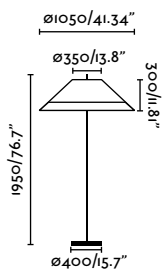

- 71575-09 Dark Grey + Beige **784,10€**
- 71575-11 Dark Grey + Green **784,10€**
- 71575-13 Dark Grey + Ochre **784,10€**

Material	Body Aluminium + Concrete
	Diff Opal PEMD
	Shade PP
Light Source	1 E27 max. 15W
Bulb incl.	No
Recom. Bulb	17463
Class	II
Cable	2 MT

Material	Body Aluminium
	Diff Opal PEMD
	Shade PP
Light Source	1 E27 max. 15W
Bulb incl.	No
Recom. Bulb	17463
Class	II
Cable	2 MT

Material	Body Aluminium
	Diff Opal PEMD
	Shade PP
Light Source	1 E27 max. 15W
Bulb incl.	No
Recom. Bulb	17463
Class	II
Cable	2 MT

Portable
256