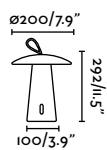

Task

IP54 IK08 DIM

16lm

103lm

263lm

70914 ● Matt White 158,00€

Material	Body Aluminium Diff Opal PC
Power	2W
Lumen Output	190lm
Light Source	SMD LED 3000K
Class	III
CRI	≥80
Voltage (V/Hz)	5VDC
Battery incl.	Yes 5 Charge Max. 6h Worktime

Cairo

IP44 DIM solar

NEW

74500 ● Black 50,30€

74501 ● Sand 50,30€

Material	Body PC Diff Transparent PC
Power	2W
Lumen Output	120lm
Light Source	SMD LED 2700K
Class	III
CRI	≥80
Voltage (V/Hz)	5VDC
Battery incl.	Yes 4 Charge Max. 7h Worktime