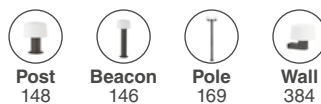

Muffin
Àlex & Manel Llusà

IP44

74427C-04 ● Dark Grey + Opal 102,20€

Material	Body Aluminium
	Diff Opal PMMA
Light Source	1 E27 max. 15W
Bulb incl.	No
Recom. Bulb	17437
Class	I

Mistu
Faro Lab

IP44

74427C-02 ● Dark Grey + Opal 88,90€