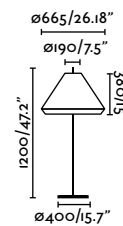

Material	Body Aluminium
	Diff Opal PEMD
	Shade PP
Light Source	1 E27 max. 15W
Bulb incl.	No
Recom. Bulb	17463
Class	II
Cable	2 MT

Portable
256

Suspended
254

Portable
256

Saigon W100
Nahtrang

IP65/44

71569-08 ●● Dark Grey + Brown 1.041,40€