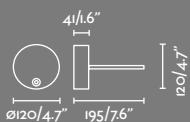

CLAP

Wall/Projector accessory

Wall/Projector *Use with 1 projector max.

IP65 incl.