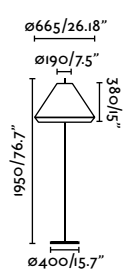

Material	Body Aluminium
	Diff Opal PEMD
	Shade PP
Light Source	1 E27 max. 15W
Bulb incl.	No
Recom. Bulb	17463
Class	II
Cable	2 MT

Portable
256

Suspended
254

Portable
256

Saigon W100
Nahtrang

IP65/44

71569-08 ●● Dark Grey + Brown 1.041,40€