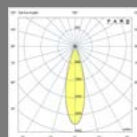

COB LED 6W CRI>80
553lm 2700K

24° COB LED 6W CRI>80
570lm 3000K