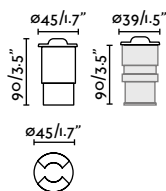

70661 3000K 20,7lm ● Satin Stainless **39,90€**
70661W 2700K 20,7lm ● Satin Stainless **39,90€**

Material	Body Stainless Steel 316L Diff Opal Glass
Power	3W
Light Source	COB LED
Class	III
CRI	>80
Voltage (V/Hz)	24VDC
Beam angle	120°
Cut out (mm)	ø40
Recom. Driver	98324006
Resistance (Kg)	1000

*Drivers info pag. 464