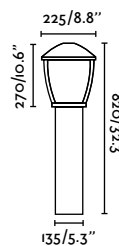

Wilma 270

IP44

Material	Body Aluminium Diff Opal PC
Light Source	1 E27 max. 15W
Bulb incl.	No
Recom. Bulb	17463
Class	I

Wilma 340

IP44

Material	Body Aluminium Diff Opal PC
Light Source	1 E27 max. 15W
Bulb incl.	No
Recom. Bulb	17463
Class	I

Wilma 820

IP44

75003 ● Dark Grey 274,10€

Material	Body Aluminium Diff Opal PC
Light Source	1 E27 max. 15W
Bulb incl.	No
Recom. Bulb	17463
Class	I

Wall
380