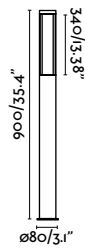

75606 ● Dark Grey 275,80€

Material	Body Aluminium Diff Opal PMMA
Power	23W
Lumen Output	1340lm
Light Source	SMD LED 3000K
Class	I
CRI	>80
Voltage (V/Hz)	100V-240V/50-60Hz

outdoor

Floor

Logar 75605

Muffin 559
Àlex & Manel Lluscà