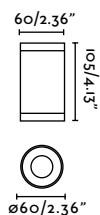

- 71740 ● ● Dark Grey + Transparent 112,20€
- 71741 ● ● Dark Grey + Smoked 130,20€
- 71742 ● ● Dark Grey + Amber 130,20€

Material	Body Aluminium
	Diff Transparent Glass
Light Source	1 E27 max. 15W
Bulb incl.	No
Recom. Bulb	17463
Class	I