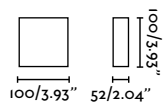

Kaula 100

IP44 incl.

70405 ● Satin Stainless 113,30€

Material	Body Stainless Steel 316L
	Diff Opal PMMA
Power	2x4,5W
Lumen Output	2x400lm
Light Source	SMD LED 3000K
Class	I
CRI	>80
Voltage (V/Hz)	220V-240V/50-60Hz

Kaula 180

IP44 incl.

70406 ● Satin Stainless 127,30€

Material	Body Stainless Steel 316L
	Diff Opal PMMA
Power	2x8W
Lumen Output	2x241lm
Light Source	SMD LED 3000K
Class	I
CRI	>80
Voltage (V/Hz)	220V-240V/50-60Hz