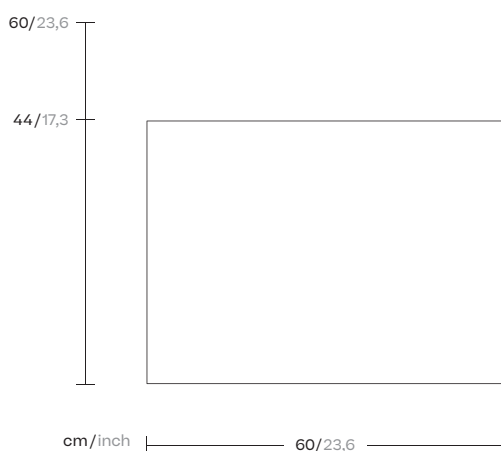

cm/inch

kettal

Steel planter base parasol

Designer
Konstantin Grcic

Collection
Meteo

Reference
KS5703100

2/2

Materials