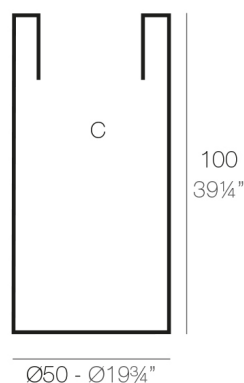

HIGH CYLINDER POT Ø50×100

By MACETEROS

View online: <https://www.vondom.com/products/40451>

Features

Description

Pot made of polyethylene resin by rotational moulding. 100% Recyclable. Item suitable for indoor and outdoor use. Available in different finishes.

Weight

8.5 Kg

CILINDRO ALTO Ø50 x 100cm C = 195 L
HIGH CYLINDER Ø19¾" x 39¼" C = 51½ gal

FINISHES

SIMPLE

Ref. 40451

Matt finishes pot one wall

- ICE
- WHITE
- BLACK
- BRONZE
- STEEL
- ANTHRACITE
- RED
- PISTACHIO
- ORANGE
- KHAKI
- NAVY
- TAUPE
- PLUM
- ECRU