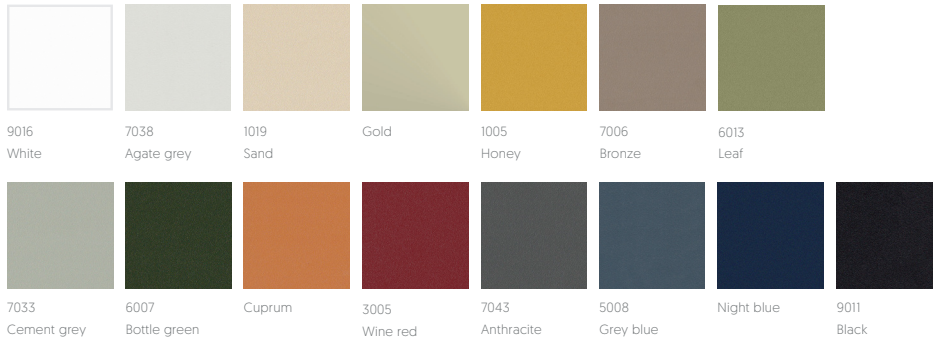

Aluminium

SUNBATHE FABRICS

Batylite®

White

Moaré

White

Ivory

Stone

Light green

Light blue

Black

Grid

Ivory

Bronze

Green

Terracotta

Light grey

Night blue

Black

Colección telas exterior. Outdoor fabric collection

NÁUTICA

SILVERTEX

ice aluminium plata sterling sandstone lotus cobre tomato basil bottle jet carbon

GEMINI

SAINT - TROPEZ

grey graphite sand burgundy navy

PANAMA

blanco coco cherry garnet brisa hollin

NATTÉ

linen chalk sunlight heather beige grey chiné bamboo

SOLIDS

shingles carbon