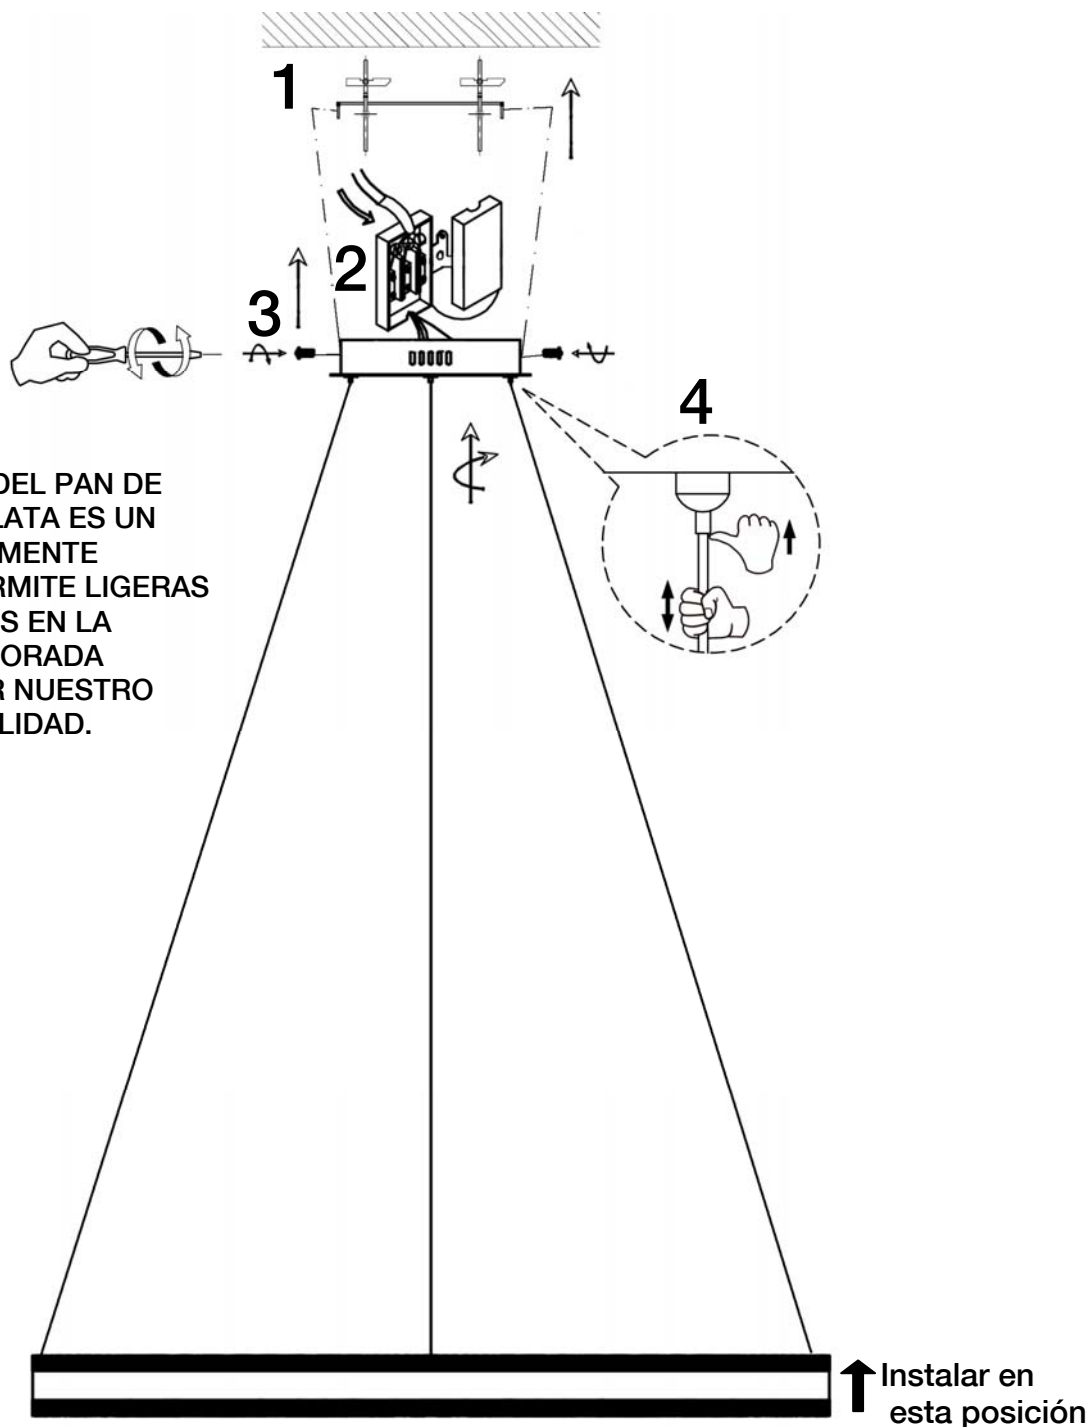

ATENCIÓN: Schuller recomienda que utilice los balancines suministrados en la instalación de esta lámpara.

Para ver la ficha técnica de producto completa, puede usar el siguiente código QR:

IMPORTANT NOTICE: Schuller recommends to use included special screws when installing this lamp.

GOLD LEAF AND SILVER LEAF APPLICATION IS A ENTIRELY HANDCRAFT WORK, SLIGHT IMPERFECTIONS ON THE DECORATED SURFACE MAY BE ACCEPTED BY OUR QUALITY CONTROL

You may use the following QR code to view the complete technical data sheet of the product: