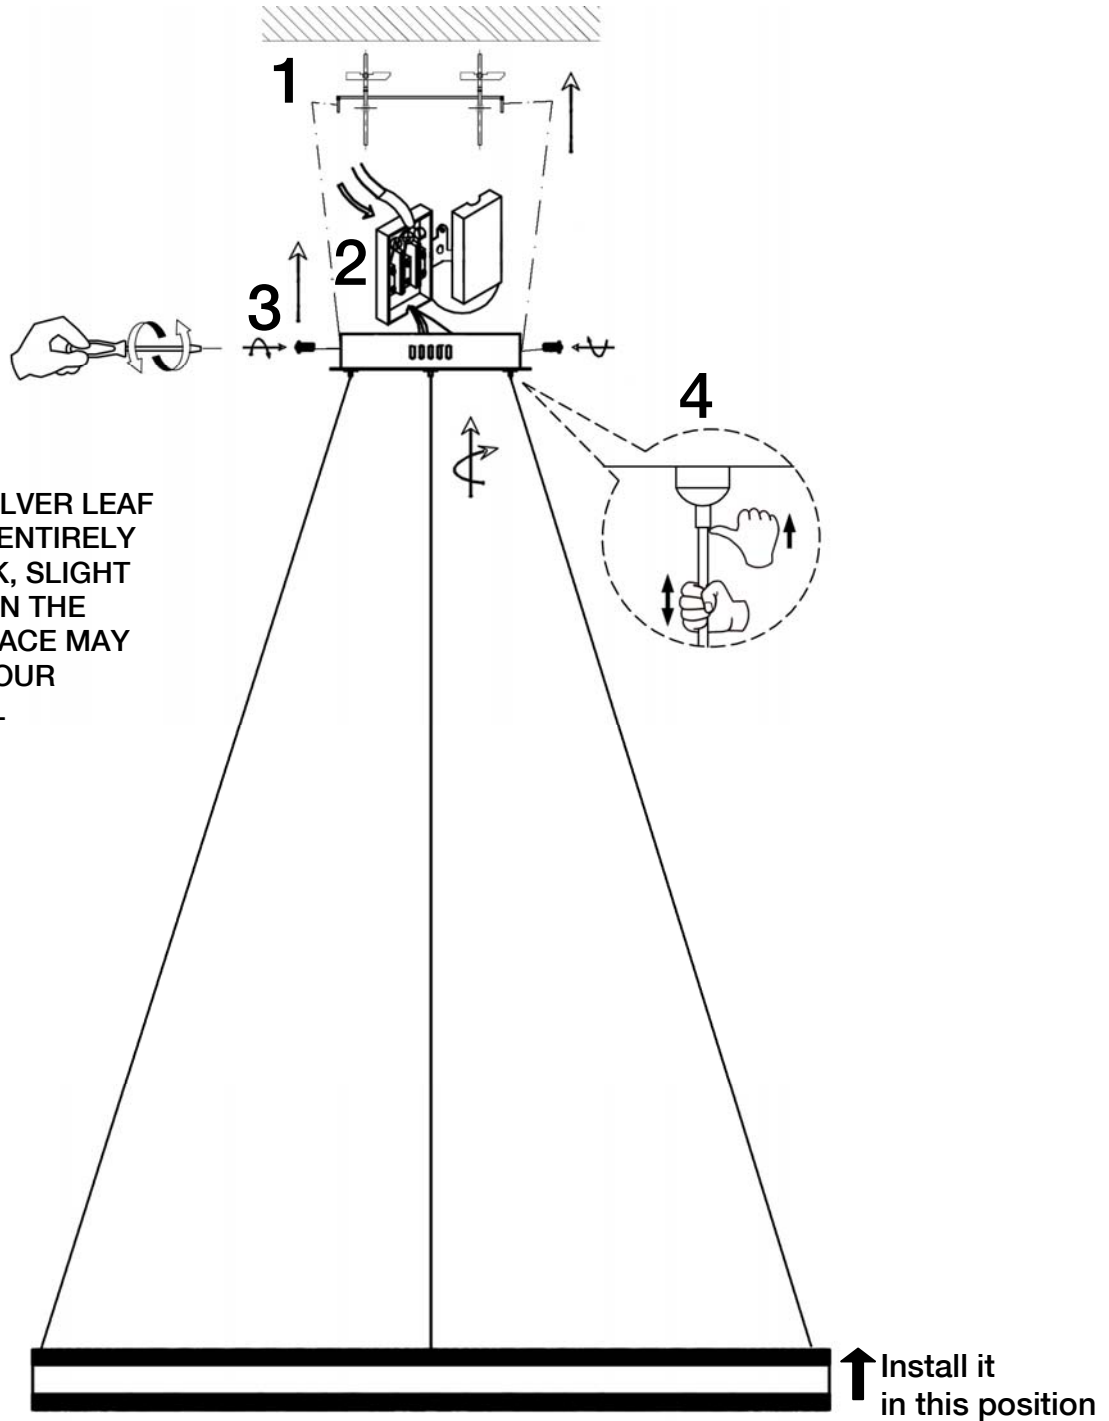

ATENCIÓN: Schuller recomienda que utilice los balancines suministrados en la instalación de esta lámpara.

Para ver la ficha técnica de producto completa, puede usar el siguiente código QR:

IMPORTANT NOTICE: Schuller recommends to use included special screws when installing this lamp.

GOLD LEAF AND SILVER LEAF APPLICATION IS A ENTIRELY HANDCRAFT WORK, SLIGHT IMPERFECTIONS ON THE DECORATED SURFACE MAY BE ACCEPTED BY OUR QUALITY CONTROL

You may use the following QR code to view the complete technical data sheet of the product: