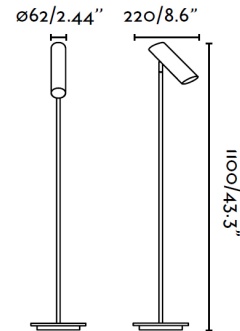

Продажа дизайнерской мебели, света и аксессуаров по всей России 8 (800) 500-70-36
hello@barcelonadesign.ru
www.barcelonadesign.ru

LINK White floor lamp

Ref. 29883

Light up your home with this modern floor lamp made from steel. Bulb(s) 1 X GU10 11W not included. Designed by: Estudi Ribaudí.

Specifications

Bulb:	1xGU10 11W
Bulb included:	No
Voltage:	100-240V
Operating Frequency:	50/60Hz
IP:	20
Class:	II
Material:	Steel
Designer:	ESTUDI RIBAUDÍ
Recommended bulb:	17316
Description of recommended Bulb:	GU10 LED 8W 2700K 450Lm 38°
Length:	200 mm
Net Width:	1100 mm
Height:	200 mm
Diameter:	200 Ø
Net Weight:	3.10 kg
Volume:	0.00818 m3