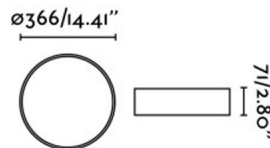

Black ceiling lamp with LED technology. The light source is LED 40W neutral light, integrated. The VUK's features, has IP44, become this lamp in the perfect choice for bathroom lighting.