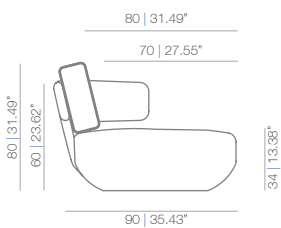

LEVITT

PROJECTS

Barclays Bank | Bentel & Bentel Cosmopolitan Suites | Confortel Hotels | Durrat Al Bahrein | Fnac | Tribeca Grand Hotel | Zara Inditex Group | Veuve Clicquot Milano | Open Tennis Valencia | 33rd America's Cup | Petromar | W Hotels.